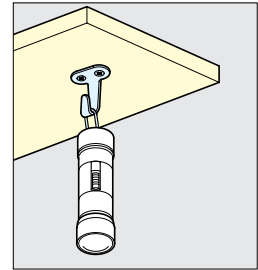

HOOK

HJ

• Ideal for undermount applications.

HJ-50

HJ-30SBL

Material	Finish
304 Stainless Steel	Satin/Black (BL)

Item No.	D	C	H	H ₁	A	B	t	Load Capacity (kg)	Weight (g)	Box (pcs)	Carton (pcs)
HJ-20	28.0 (1-3/32")	18	27.0 (1-1/16")	11.0	13	17 (43/64")	2.5	10 (22.0 lbs)	11	120	1200
HJ-20SBL											
HJ-30	33.0 (1-9/32")	20	32.5 (1-9/32")	13.5	16			8 (17.6 lbs)	15	30	600
HJ-30SBL											
HJ-50	43.5 (23/32")	30	47.0 (1-27/32")	19.6	21	22 (7/8")		10 (22.0 lbs)	30	40	800
HJ-50SBL											

HOOK

HJU

• Ideal for undermount applications.

Material	Finish
304 Stainless Steel	Mirror/Black (BL)

Item No.	D	P	H	H ₁	A	B	B ₁	Load Capacity (kg)	Load Capacity (lbs)	Weight(g)	Box(pcs)	Carton(pcs)
HJU-30S	32.5 (1-9/32")	20 (25/32")	25.0 (63/64")	13	13	41.8	25.5	8	17.6	15	30	600
HJU-50S	43.5 (1-45/64")	30 (1-11/64")	38.5 (1-33/64")	18	18	59.0	37.5	10	22.0	30	40	800