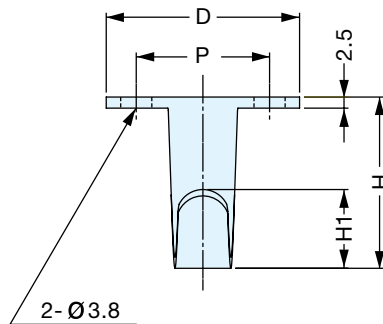

HOOK

HJ

• Ideal for undermount applications.

HJ-50

HJ-30SBL

Material	Finish
304 Stainless Steel	Satin/Black (BL)

Item No.	D	C	H	H ₁	A	B	t	Load Capacity (kg)	Weight (g)	Box (pcs)	Carton (pcs)
HJ-20	28.0 (1-3/32")	18	27.0 (1-1/16")	11.0	13	17 (43/64")	2.5	10 (22.0 lbs)	11	120	1200
HJ-20SBL											
HJ-30	33.0 (1-9/32")	20	32.5 (1-9/32")	13.5	16			8 (17.6 lbs)	15	30	600
HJ-30SBL											
HJ-50	43.5 (23/32")	30	47.0 (1-27/32")	19.6	21	22 (7/8")		10 (22.0 lbs)	30	40	800
HJ-50SBL											

HOOK

HJU

• Ideal for undermount applications.

Material	Finish
304 Stainless Steel	Mirror/Black (BL)

Item No.	D	P	H	H ₁	A	B	B ₁	Load Capacity (kg)	Load Capacity (lbs)	Weight(g)	Box(pcs)	Carton(pcs)
HJU-30S	32.5 (1-9/32")	20 (25/32")	25.0 (63/64")	13	13	41.8	25.5	8	17.6	15	30	600
HJU-50S	43.5 (1-45/64")	30 (1-11/64")	38.5 (1-33/64")	18	18	59.0	37.5	10	22.0	30	40	800