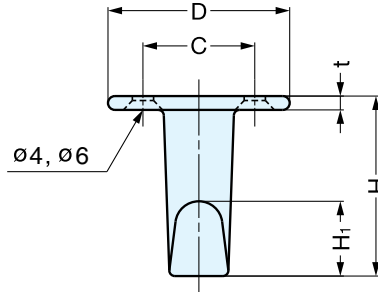

HOOK

HJ

• Ideal for undermount applications.

HJ-50

HJ-30SBL

Material	Finish
304 Stainless Steel	Satin/Black (BL)

Item No.	D	C	H	H ₁	A	B	t	Load Capacity (kg)	Weight (g)	Box (pcs)	Carton (pcs)
HJ-20	28.0 (1-3/32")	18	27.0 (1-1/16")	11.0	13	17 (43/64")	2.5	10 (22.0 lbs)	11	120	1200
HJ-20SBL											
HJ-30	33.0 (1-9/32")	20	32.5 (1-9/32")	13.5	16			8 (17.6 lbs)	15	30	600
HJ-30SBL											
HJ-50	43.5 (23/32")	30	47.0 (1-27/32")	19.6	21	22 (7/8")		10 (22.0 lbs)	30	40	800
HJ-50SBL											

HOOK

HJU

• Ideal for undermount applications.

Material	Finish
304 Stainless Steel	Mirror/Black (BL)

Item No.	D	P	H	H ₁	A	B	B ₁	Load Capacity (kg)	Load Capacity (lbs)	Weight(g)	Box(pcs)	Carton(pcs)
HJU-30S	32.5 (1-9/32")	20 (25/32")	25.0 (63/64")	13	13	41.8	25.5	8	17.6	15	30	600
HJU-50S	43.5 (1-45/64")	30 (1-11/64")	38.5 (1-33/64")	18	18	59.0	37.5	10	22.0	30	40	800