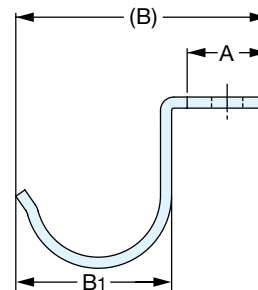

HOOK

HJ

• Ideal for undermount applications.

HJ-50

HJ-30SBL

Material	Finish
304 Stainless Steel	Satin/Black (BL)

Item No.	D	C	H	H ₁	A	B	t	Load Capacity (kg)	Weight (g)	Box (pcs)	Carton (pcs)
HJ-20	28.0 (1-3/32")	18	27.0 (1-1/16")	11.0	13	17 (43/64")	2.5	10 (22.0 lbs)	11	120	1200
HJ-20SBL											
HJ-30	33.0 (1-9/32")	20	32.5 (1-9/32")	13.5	16			8 (17.6 lbs)	15	30	600
HJ-30SBL											
HJ-50	43.5 (23/32")	30	47.0 (1-27/32")	19.6	21	22 (7/8")		10 (22.0 lbs)	30	40	800
HJ-50SBL											

HOOK

HJU

• Ideal for undermount applications.

Material	Finish
304 Stainless Steel	Mirror/Black (BL)

Item No.	D	P	H	H ₁	A	B	B ₁	Load Capacity (kg)	Load Capacity (lbs)	Weight(g)	Box(pcs)	Carton(pcs)
HJU-30S	32.5 (1-9/32")	20 (25/32")	25.0 (63/64")	13	13	41.8	25.5	8	17.6	15	30	600
HJU-50S	43.5 (1-45/64")	30 (1-11/64")	38.5 (1-33/64")	18	18	59.0	37.5	10	22.0	30	40	800