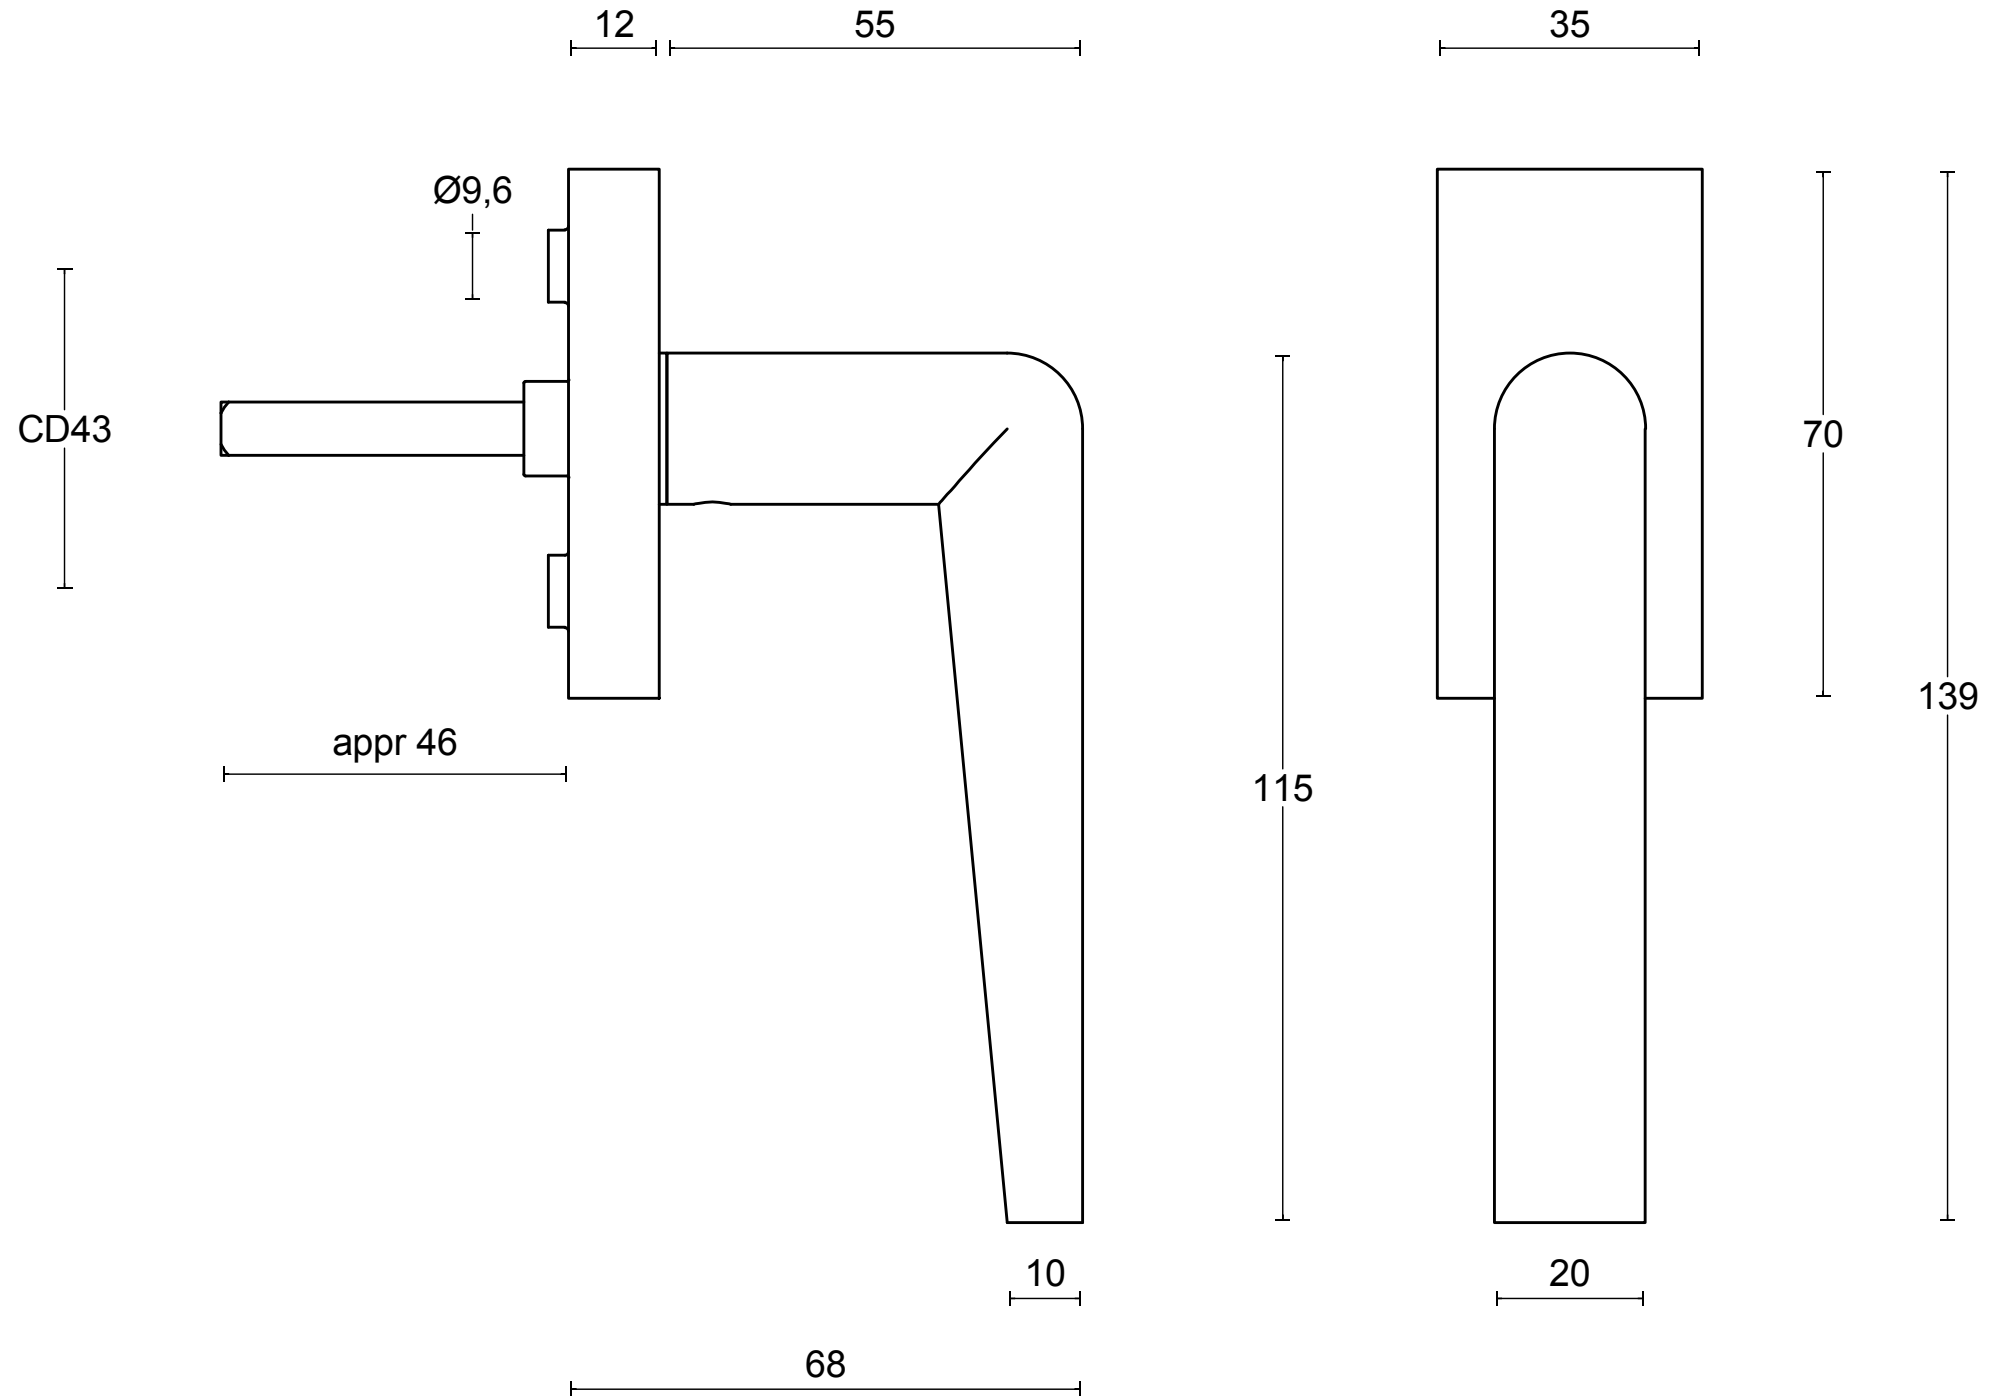

PBI100-DK

non-locking tilt and turn
window handle
stainless steel

<h1>FORMANI®</h1>		Part number:	
		<h2>PBI100-DK</h2>	
Doc no.: 3603D001 PBI100DK V01.dwg	Description:		
Drawn by: Wouter Kuipers	Creation date: 7-12-2018	<h3>A3</h3>	
FORMANI HOLLAND B.V. EUROPALAAN 12 6199 AB MAASTRICHT-AIRPORT NL T +31 (0)43 308 90 00 INFO@FORMANI.COM FORMANI.COM			