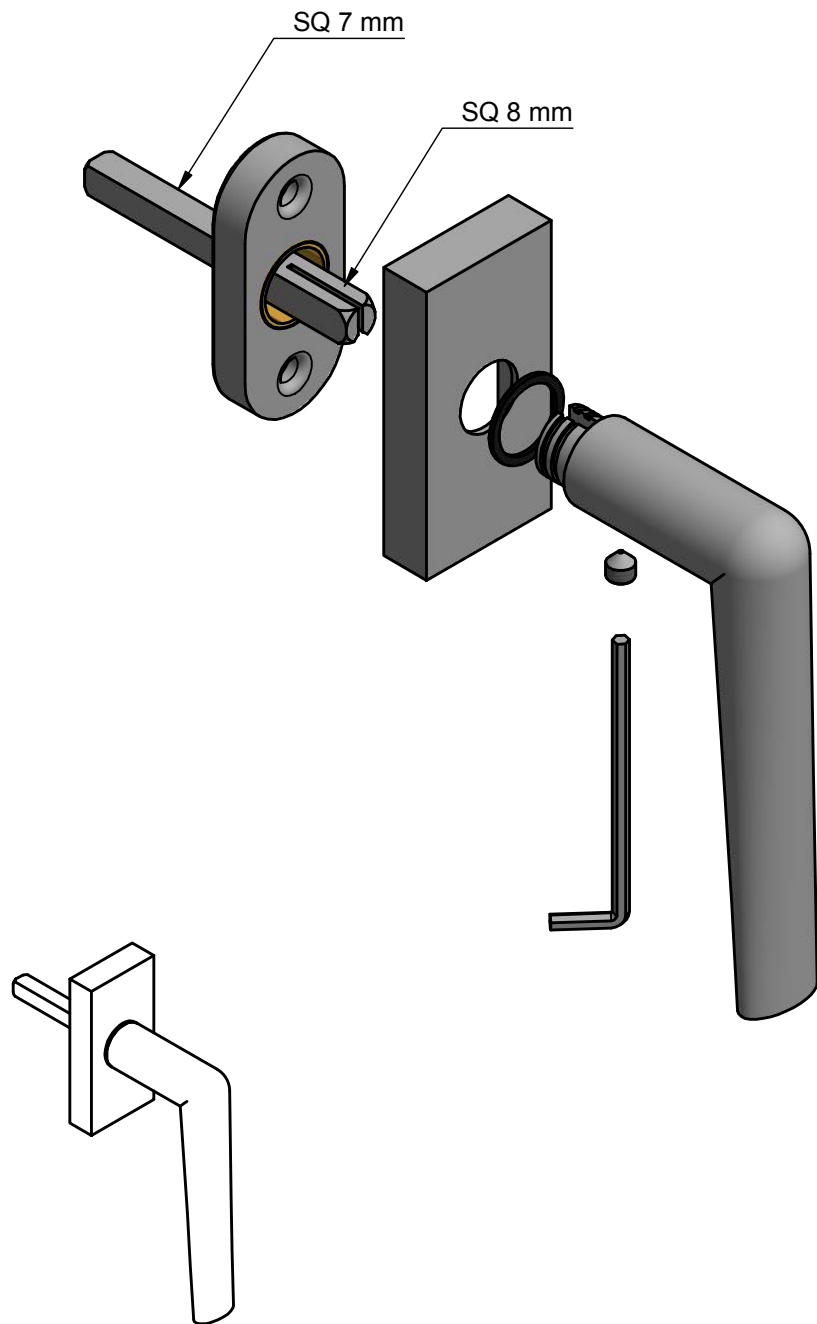

PBI100-DK

non-locking tilt and turn
window handle
stainless steel

<h1>FORMANI®</h1>		Part number:	
		<h2>PBI100-DK</h2>	
Doc no.: 3603D001 PBI100DK V01.dwg	Description:		
Drawn by: Wouter Kuipers	Creation date: 7-12-2018	<h3>A3</h3>	
FORMANI HOLLAND B.V. EUROPALAAN 12 6199 AB MAASTRICHT-AIRPORT NL T +31 (0)43 308 90 00 INFO@FORMANI.COM FORMANI.COM			