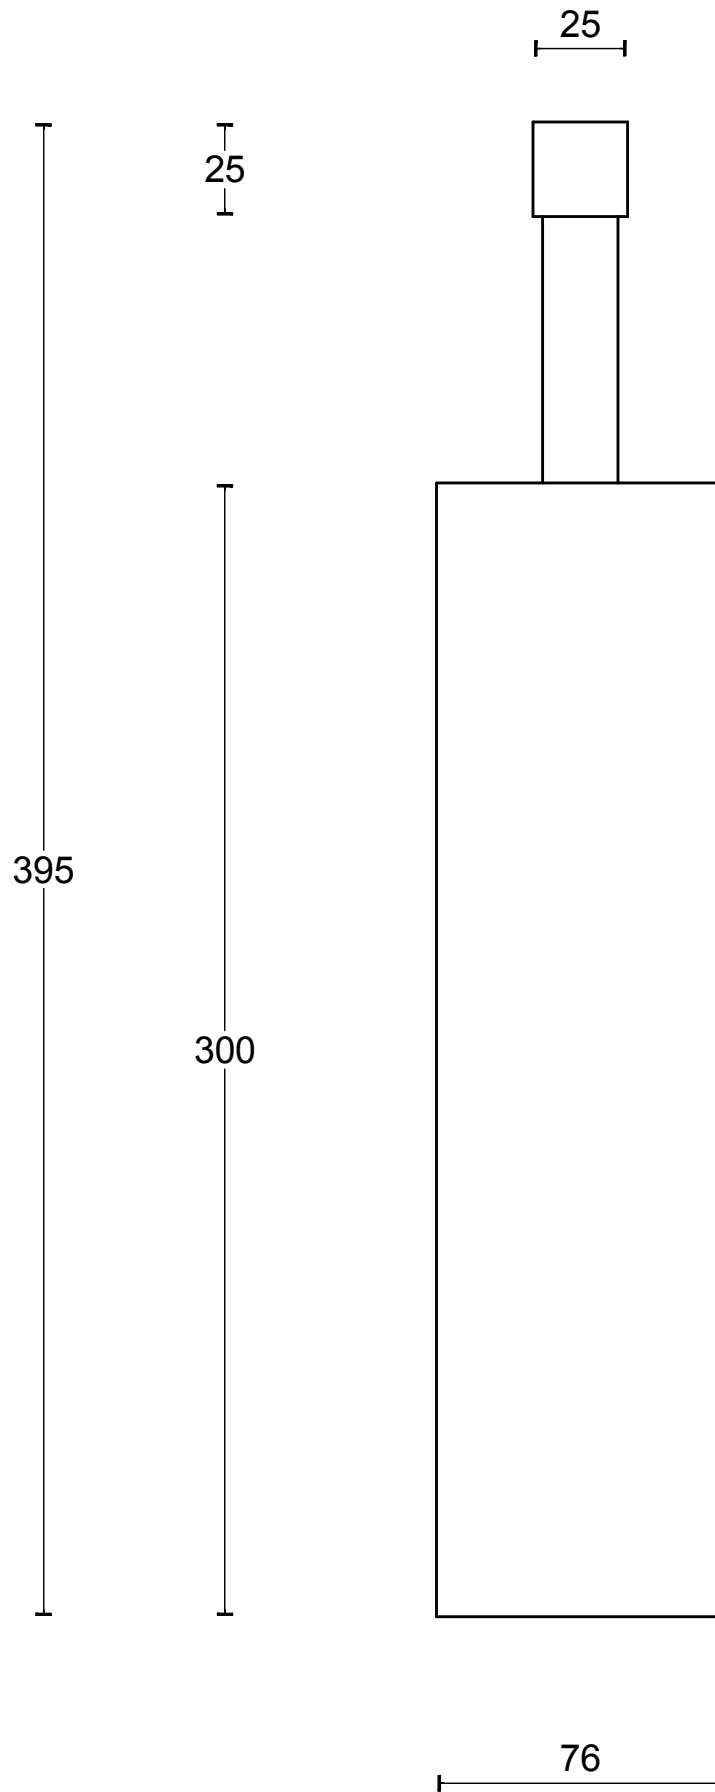

PB300

toilet brush holder
free standing
stainless steel AISI 316

FORMANI [®]		Part number:	
		Description: PB300	
Doc no.: 2706A032 PB300 V02.dwg	Creation date: 4-9-2017	Format: A3	
Drawn by: Christian Brimbois		FORMANI HOLLAND B.V. EUROPALAAN 12 6199 AB MAASTRICHT-AIRPORT NL T +31 (0)43 308 90 00 INFO@FORMANI.COM FORMANI.COM	