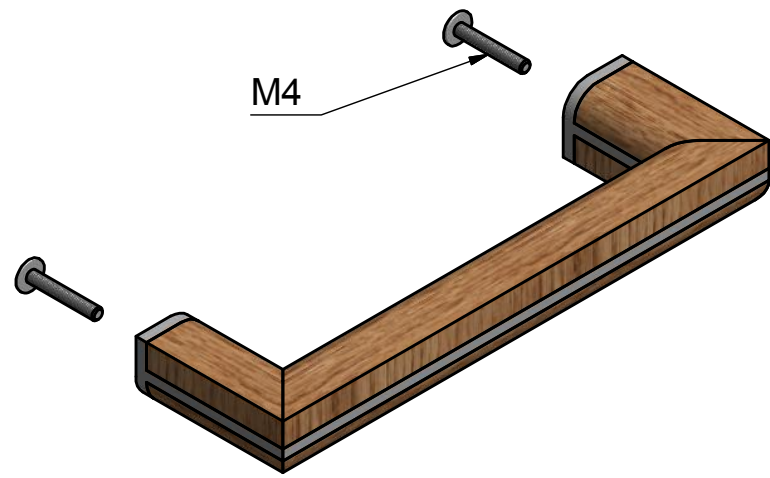

PB22/160

solid cabinet handle
stainless steel/oak wood

FORMANI®		Part number:	
		Description:	
Doc no.:	2704M004 PB22 160 V02.dwg	PB22/160	Format:
Drawn by:	Christian		Creation date:
A3			
Formani Holland B.V. · Amerikalaan 55 · 6199 AE Maastricht Airport · tel: +31 (0)43 308 90 00 · www.formani.nl · info@formani.nl			