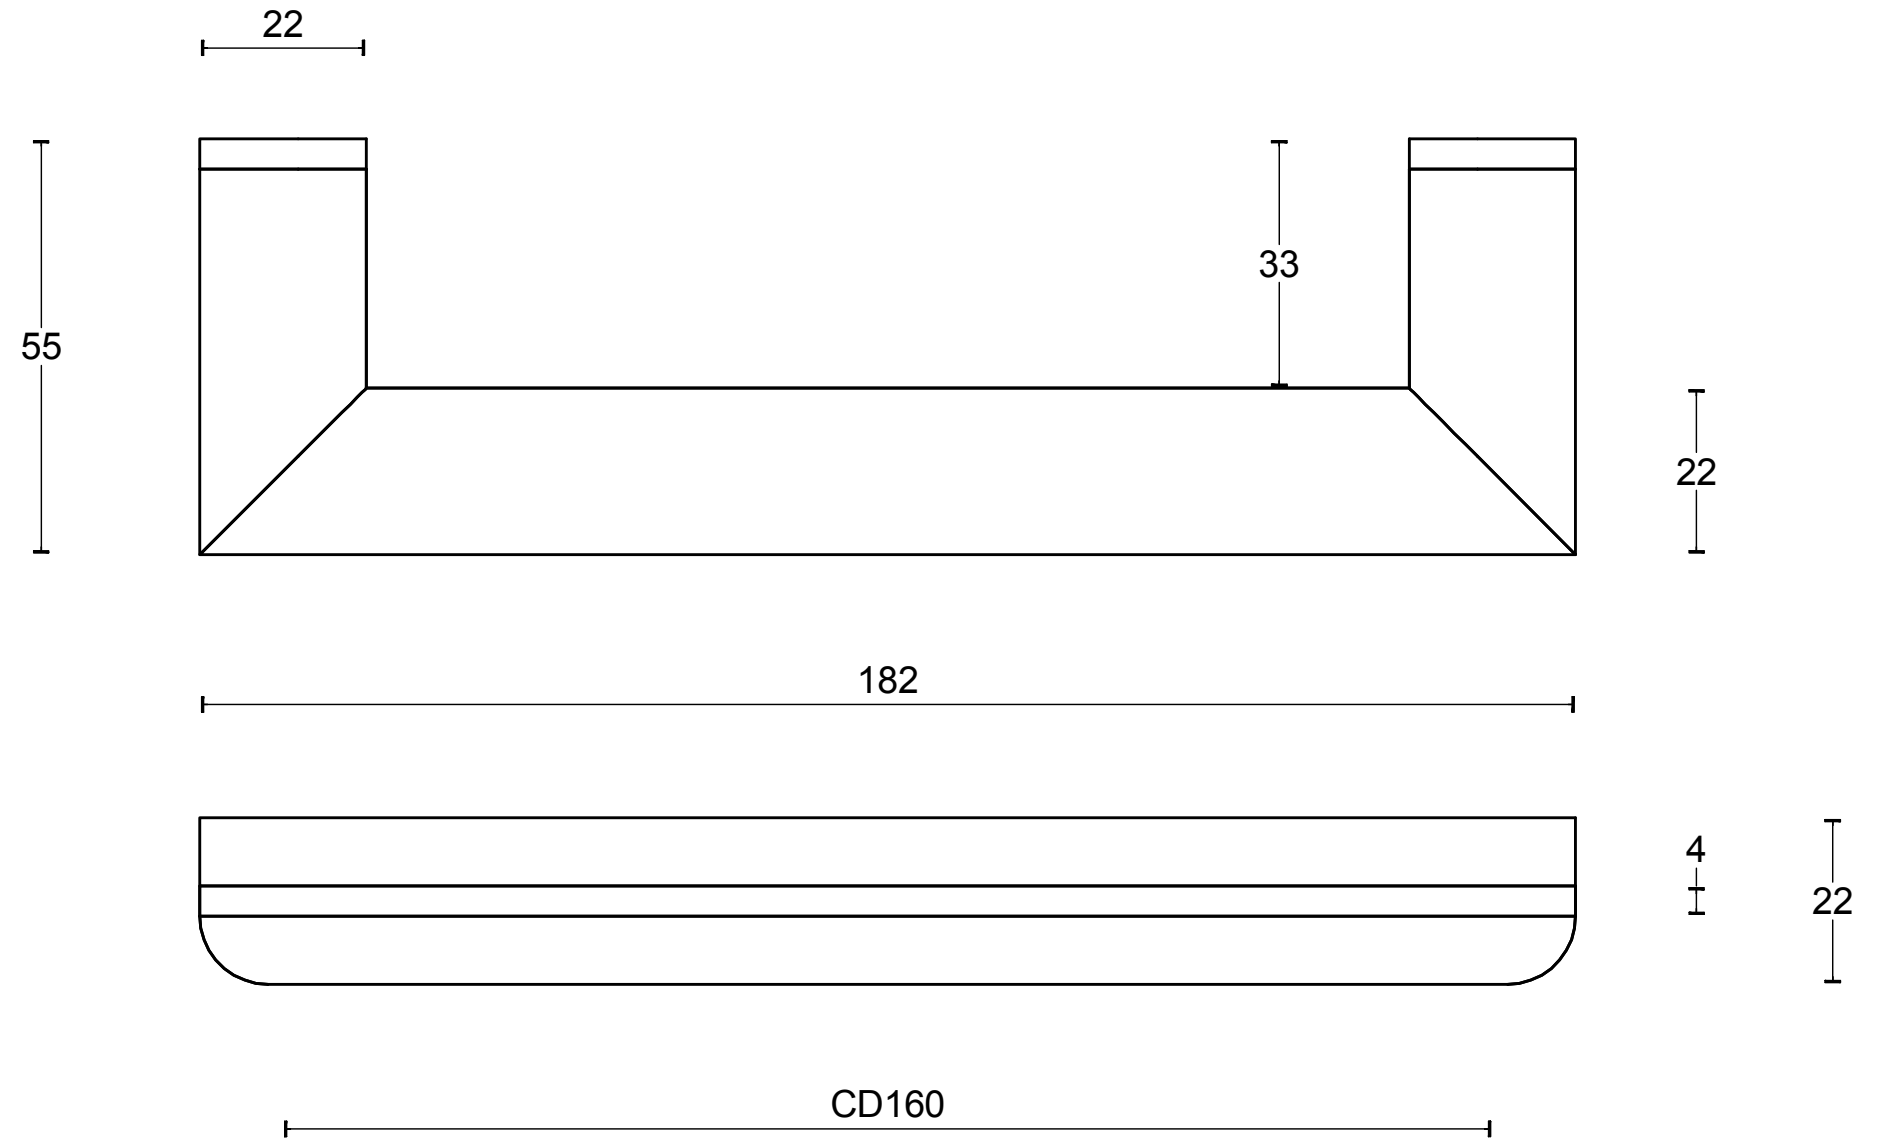

PB22/160

solid cabinet handle
stainless steel/oak wood

FORMANI®		Part number:	
		Description:	
Doc no.:	2704M004 PB22 160 V02.dwg	PB22/160	Format:
Drawn by:	Christian		Creation date:
A3			
Formani Holland B.V. · Amerikalaan 55 · 6199 AE Maastricht Airport · tel: +31 (0)43 308 90 00 · www.formani.nl · info@formani.nl			