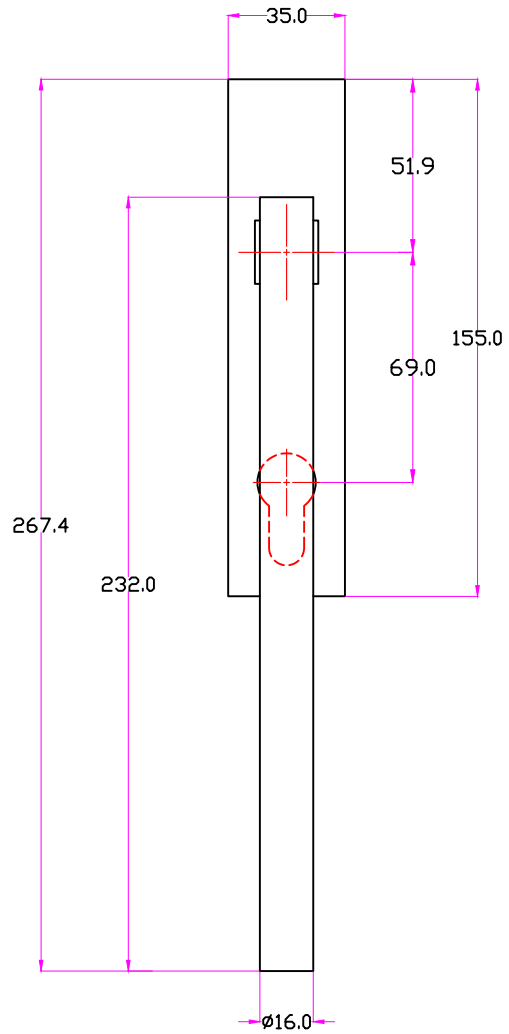

JOLIE
A timeless touch.

FRONT VIEW

EXPLODED VIEW

MATERIAL	FINISH	SCALE	DESCRIPTION
BRASS	GA ,AB OS ,BK	NTS	Window Handle Core Large Euro
PROJN.	UNIT	DATE	ITEM CODE
	MM	13.05.23	J-0292