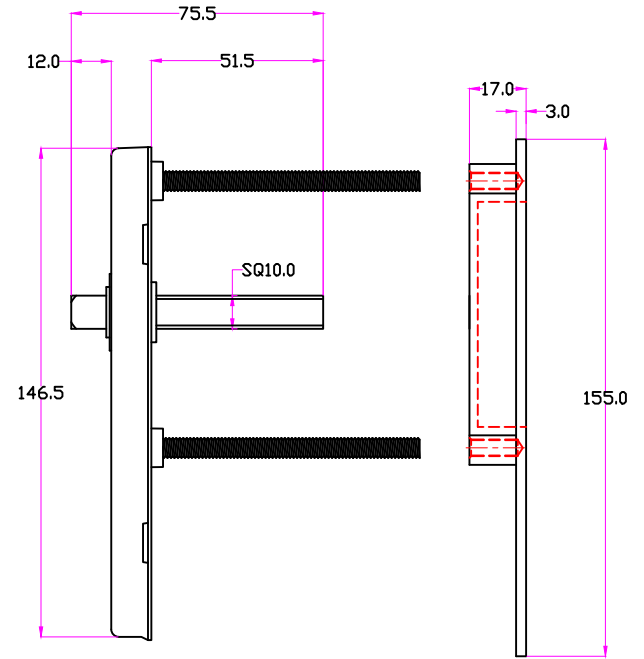

JOLIE
A timeless touch.

FRONT VIEW

EXPLODED VIEW

MATERIAL	FINISH	SCALE	DESCRIPTION
BRASS	GA ,AB OS ,BK	NTS	Window Handle Core Large Euro
PROJN.	UNIT	DATE	ITEM CODE
	MM	13.05.23	J-0292