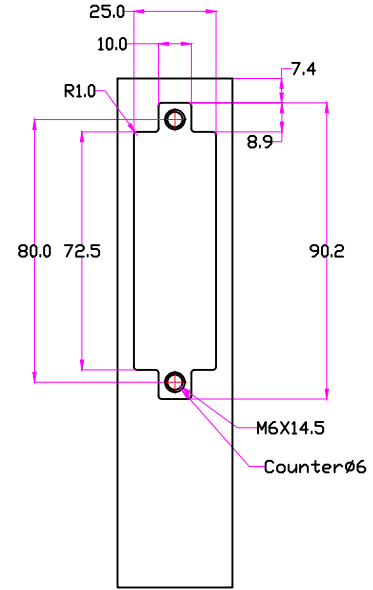

JOLIE
A timeless touch.

FRONT VIEW

SIDE VIEW

BACK SIDE VIEW

MATERIAL	FINISH	SCALE	DESCRIPTION
BRASS	GA ,AB OS ,BK	NTS	Sliding Window Handle
PROJN.	UNIT	DATE	ITEM CODE
	MM	12.05.23	J-1005