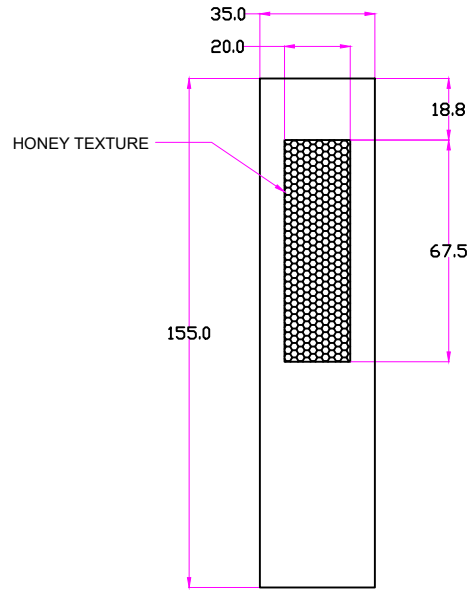

JOLIE
A timeless touch.

FRONT VIEW

SIDE VIEW

BACK SIDE VIEW

MATERIAL	FINISH	SCALE	DESCRIPTION
BRASS	GA ,AB OS ,BK	NTS	Sliding Window Handle
PROJN.	UNIT	DATE	ITEM CODE
	MM	12.05.23	J-1005