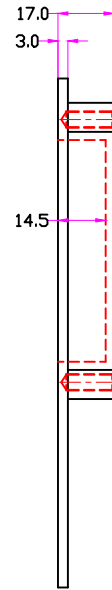

JOLIE
A timeless touch.

FRONT VIEW

SIDE VIEW

BACK SIDE VIEW

MATERIAL	FINISH	SCALE	DESCRIPTION
BRASS	GA ,AB OS ,BK	NTS	Sliding Window Handle
PROJN.	UNIT	DATE	ITEM CODE
	MM	12.05.23	J-1005