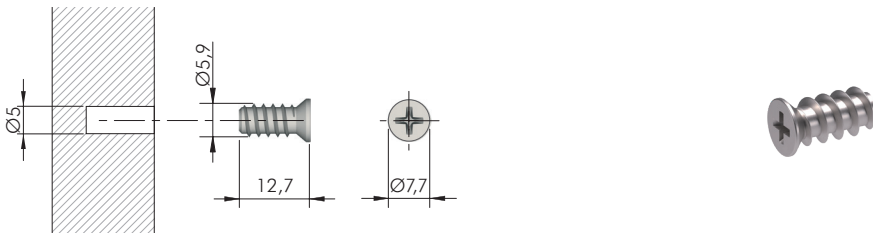

FIXING ACCESSORY FOR K PUSH TECH ADAPTER PLATES PART NO. 57015040, 57025040

FIXING ACCESSORY FOR K PUSH TECH ADAPTER PLATES PART NO. 57015060, 57025060, 57010080

K PUSH TECH INSTALLING TOOL