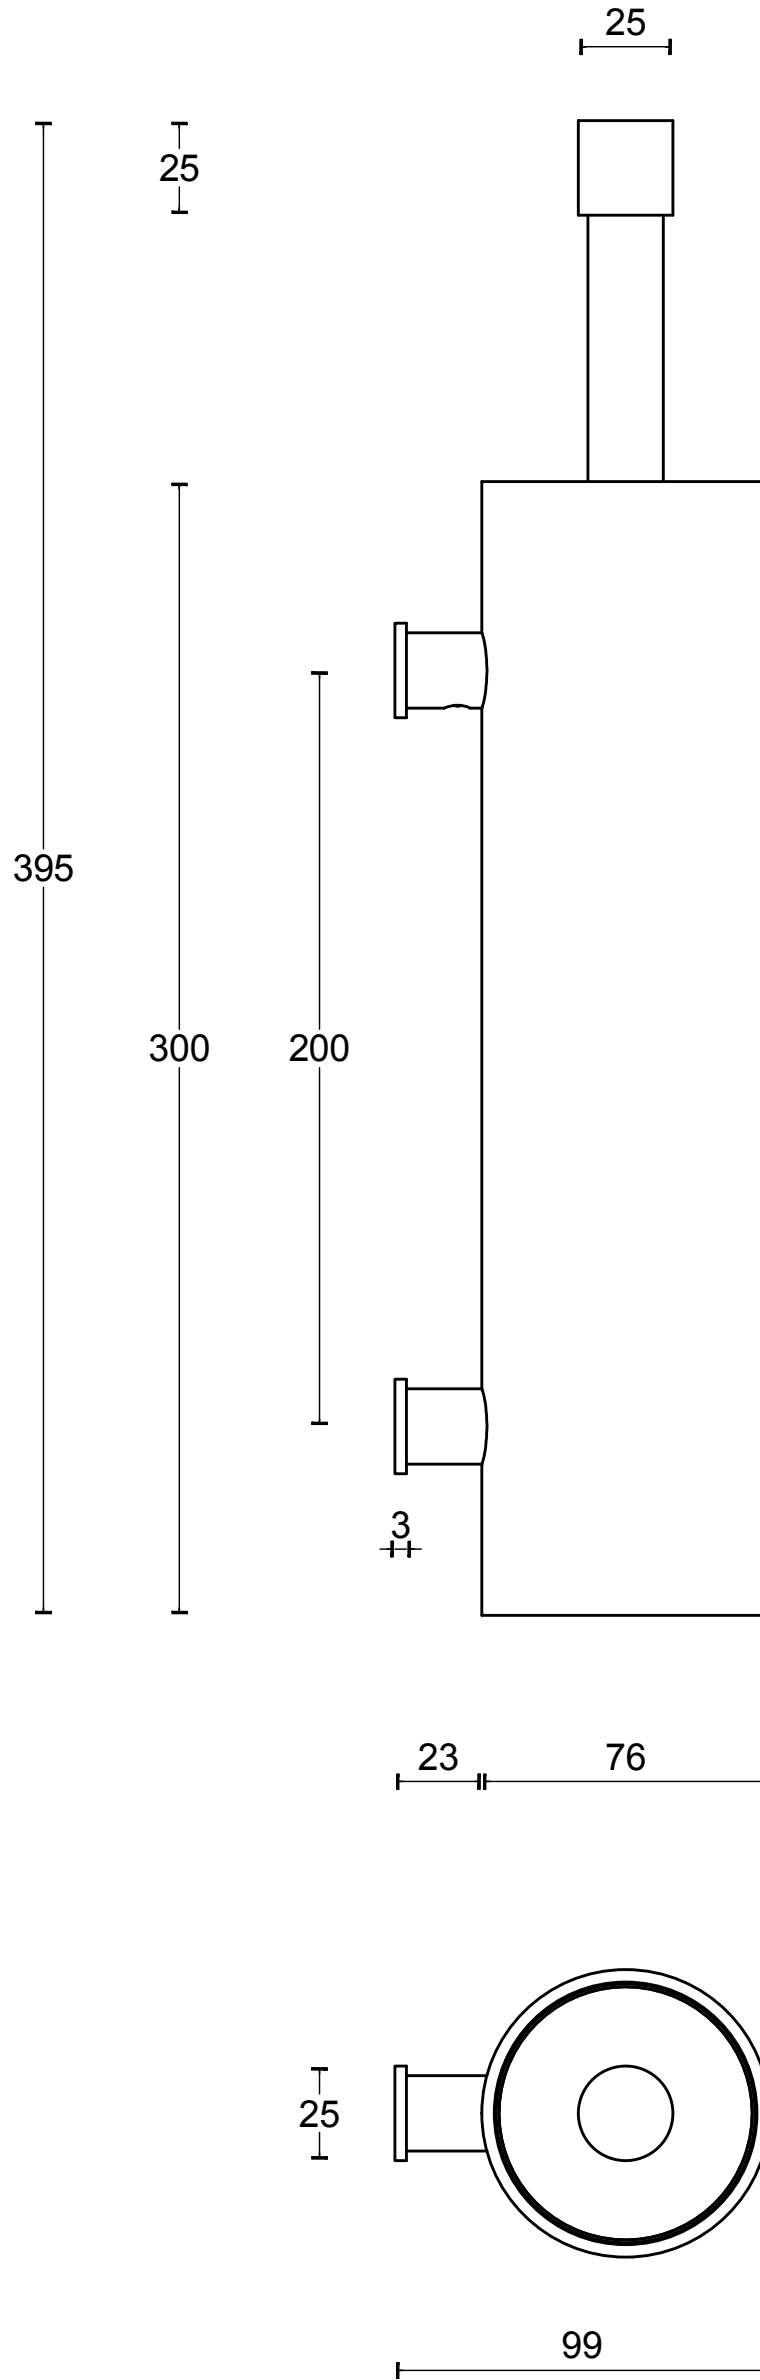

# PB301

toilet brush holder  
for wall mounting  
stainless steel AISI 316

<h1>FORMANI®</h1>		Part number:	
		<h2>PB301</h2>	
Doc no.:	2706A030 PB301 V02.dwg	Description:	<h2>A3</h2>
Drawn by:	Christian Brimbois	Creation date:	
FORMANI HOLLAND B.V. EUROPALAAN 12 6199 AB MAASTRICHT-AIRPORT NL T +31 (0)43 308 90 00 INFO@FORMANI.COM FORMANI.COM			