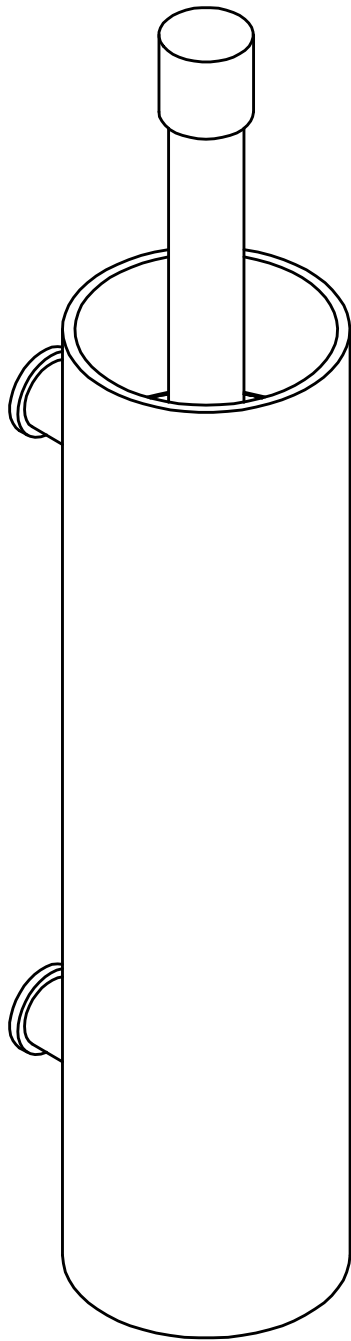

# PB301

toilet brush holder  
for wall mounting  
stainless steel AISI 316

<h1>FORMANI®</h1>		Part number:	
		<h2>PB301</h2>	
Doc no.:	2706A030 PB301 V02.dwg	Description:	<h2>A3</h2>
Drawn by:	Christian Brimbois	Creation date:	
FORMANI HOLLAND B.V. EUROPALAAN 12 6199 AB MAASTRICHT-AIRPORT NL T +31 (0)43 308 90 00 INFO@FORMANI.COM FORMANI.COM			