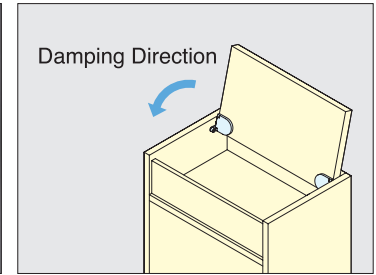

Item No.	Part Name	Color	Torque per pair (kgf·cm)	Weight (g)	Box	Carton
HG-JHM16-34	Body	Black	20~34 (17.4~29.5 lbs·in)	91/pair	10 pairs	120 pairs
HG-JHM16-50			34~50 (29.5~43.4 lbs·in)			
HG-JHM16-BL	Cover	Black	-	12/pair		
HG-JHM16-WT		White				

No.	Part Name	Material	Color
①	Mounting Plate	Aluminum	Black
②	Damper Bracket	Polyacetal	
③	Face Plate	ABS	White, Black
④	Damper	304 Stainless Steel	Plain