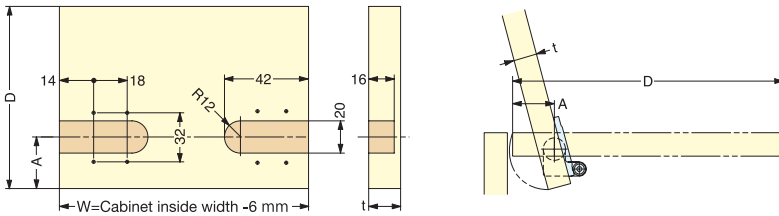

SOFT-CLOSE HINGE

HG-JHM16

HINGES

SOFT-CLOSE HINGES

- Hinge with damper built-in to keep lid from slamming shut.
- Mortise mount type.
- Ideal for small size lid.
- Sold in pairs.
- Torque Calculation:  
 $\text{Torque} = \text{Door Height} \times 1/2 \times \text{Door Weight}$   
 \*Please see diagram below for applicable torque moment.  
 \*Please specify color of face plate (sold separately) when ordering.  
 \*Please install Left and Right brackets on correct side.

Bracket/Mounting Plate

Black cover

White cover

Item No.	Part Name	Color	Torque per pair (kgf·cm)	Weight (g)	Box	Carton
HG-JHM16-34	Body	Black	20~34 (17.4~29.5 lbs·in)	91/pair	10 pairs	120 pairs
HG-JHM16-50			34~50 (29.5~43.4 lbs·in)			
HG-JHM16-BL	Cover	Black	-	12/pair		
HG-JHM16-WT		White				

No.	Part Name	Material	Color
①	Mounting Plate	Aluminum	Black
②	Damper Bracket	Polyacetal	
③	Face Plate	ABS	White, Black
④	Damper	304 Stainless Steel	Plain