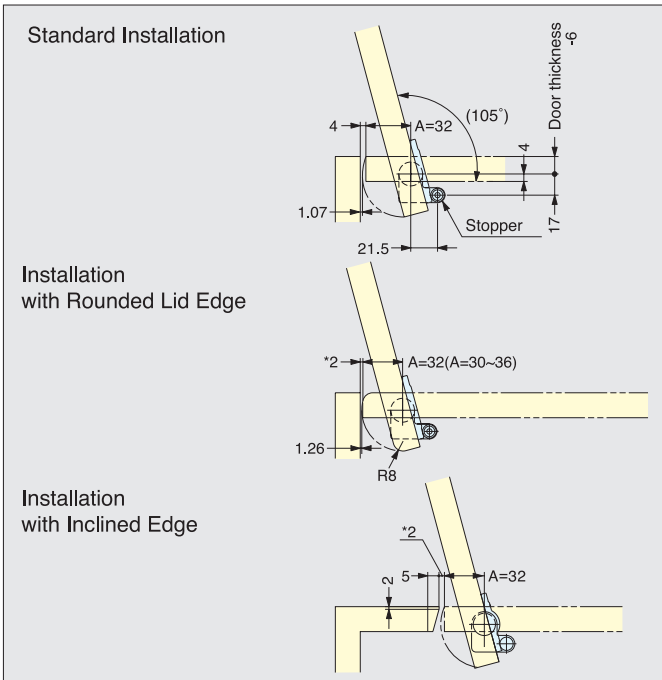

SOFT-CLOSE HINGE

HG-JHM16

HINGES

SOFT-CLOSE HINGES

- Hinge with damper built-in to keep lid from slamming shut.
- Mortise mount type.
- Ideal for small size lid.
- Sold in pairs.
- Torque Calculation:  
 $\text{Torque} = \text{Door Height} \times 1/2 \times \text{Door Weight}$   
 \*Please see diagram below for applicable torque moment.  
 \*Please specify color of face plate (sold separately) when ordering.  
 \*Please install Left and Right brackets on correct side.

Bracket/Mounting Plate

Black cover

White cover

Item No.	Part Name	Color	Torque per pair (kgf·cm)	Weight (g)	Box	Carton
HG-JHM16-34	Body	Black	20~34 (17.4~29.5 lbs·in)	91/pair	10 pairs	120 pairs
HG-JHM16-50			34~50 (29.5~43.4 lbs·in)			
HG-JHM16-BL	Cover	Black	-	12/pair		
HG-JHM16-WT		White				

No.	Part Name	Material	Color
①	Mounting Plate	Aluminum	Black
②	Damper Bracket	Polyacetal	
③	Face Plate	ABS	White, Black
④	Damper	304 Stainless Steel	Plain