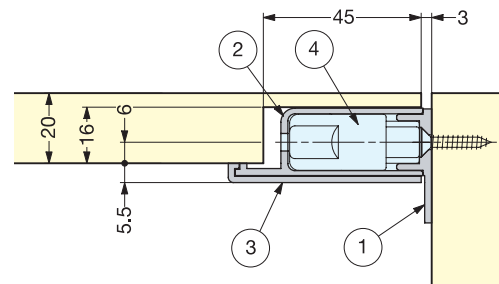

SOFT-CLOSE HINGE

HG-JHM16

HINGES

SOFT-CLOSE HINGES

- Hinge with damper built-in to keep lid from slamming shut.
- Mortise mount type.
- Ideal for small size lid.
- Sold in pairs.
- Torque Calculation:  
 $\text{Torque} = \text{Door Height} \times 1/2 \times \text{Door Weight}$   
 \*Please see diagram below for applicable torque moment.  
 \*Please specify color of face plate (sold separately) when ordering.  
 \*Please install Left and Right brackets on correct side.

Bracket/Mounting Plate

Black cover

White cover

Item No.	Part Name	Color	Torque per pair (kgf·cm)	Weight (g)	Box	Carton
HG-JHM16-34	Body	Black	20~34 (17.4~29.5 lbs·in)	91/pair	10 pairs	120 pairs
HG-JHM16-50			34~50 (29.5~43.4 lbs·in)			
HG-JHM16-BL	Cover	Black	-	12/pair		
HG-JHM16-WT		White				

No.	Part Name	Material	Color
①	Mounting Plate	Aluminum	Black
②	Damper Bracket	Polyacetal	
③	Face Plate	ABS	White, Black
④	Damper	304 Stainless Steel	Plain