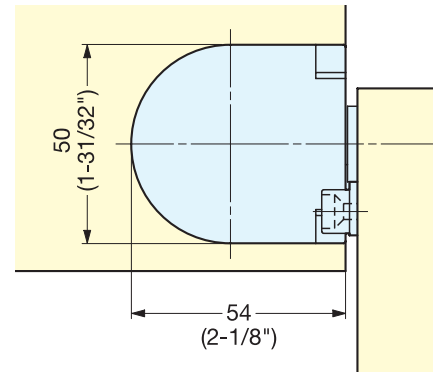

SOFT-CLOSE HINGE

HG-JHM16

HINGES

SOFT-CLOSE HINGES

- Hinge with damper built-in to keep lid from slamming shut.
- Mortise mount type.
- Ideal for small size lid.
- Sold in pairs.
- Torque Calculation:  
 $\text{Torque} = \text{Door Height} \times 1/2 \times \text{Door Weight}$   
 \*Please see diagram below for applicable torque moment.  
 \*Please specify color of face plate (sold separately) when ordering.  
 \*Please install Left and Right brackets on correct side.

Bracket/Mounting Plate

Black cover

White cover

Item No.	Part Name	Color	Torque per pair (kgf·cm)	Weight (g)	Box	Carton
HG-JHM16-34	Body	Black	20~34 (17.4~29.5 lbs·in)	91/pair	10 pairs	120 pairs
HG-JHM16-50			34~50 (29.5~43.4 lbs·in)			
HG-JHM16-BL	Cover	Black	-	12/pair		
HG-JHM16-WT		White				