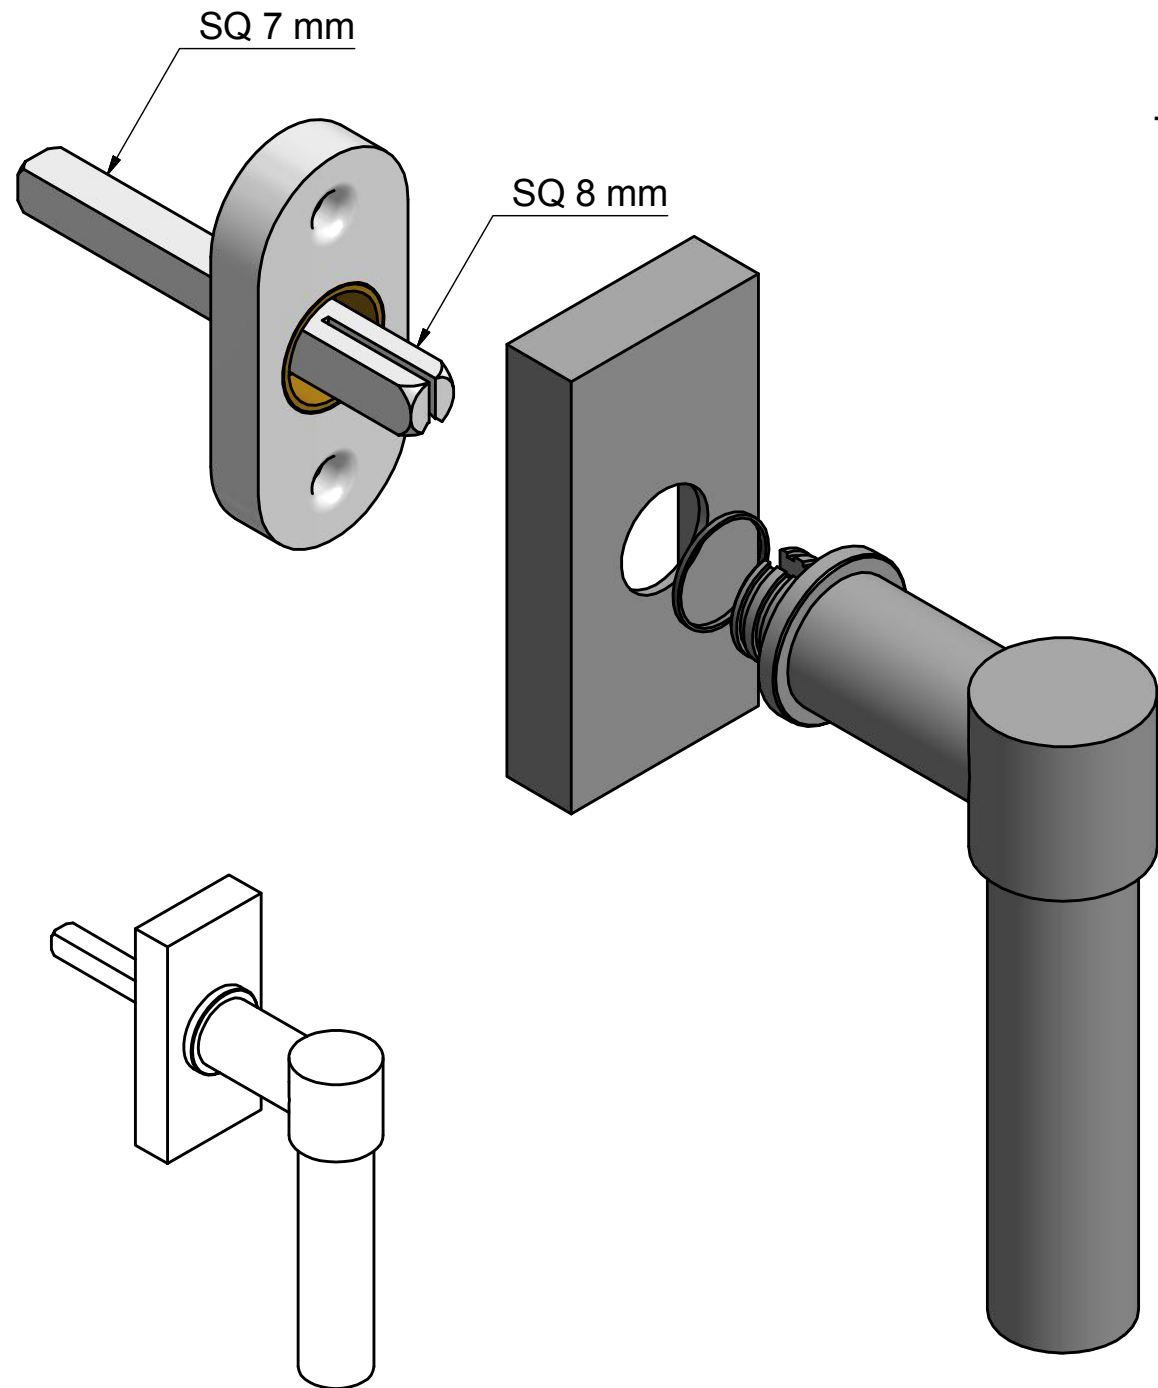

PBL20-DK

non-locking tilt and turn
window handle
stainless steel

FORMANI®		Part number: 2703D004 PBL20DK V01	
		Description: PBL20-DK	
Doc no.:	2703D004 PBL20DK V01.dwg	Format:	A3
Drawn by:	Christian Brimbois	Creation date:	22-3-2013
Formani Holland B.V. · Amerikalaan 55 · 6199 AE Maastricht Airport · tel: +31 (0)43 308 90 00 · www.formani.nl · info@formani.nl			