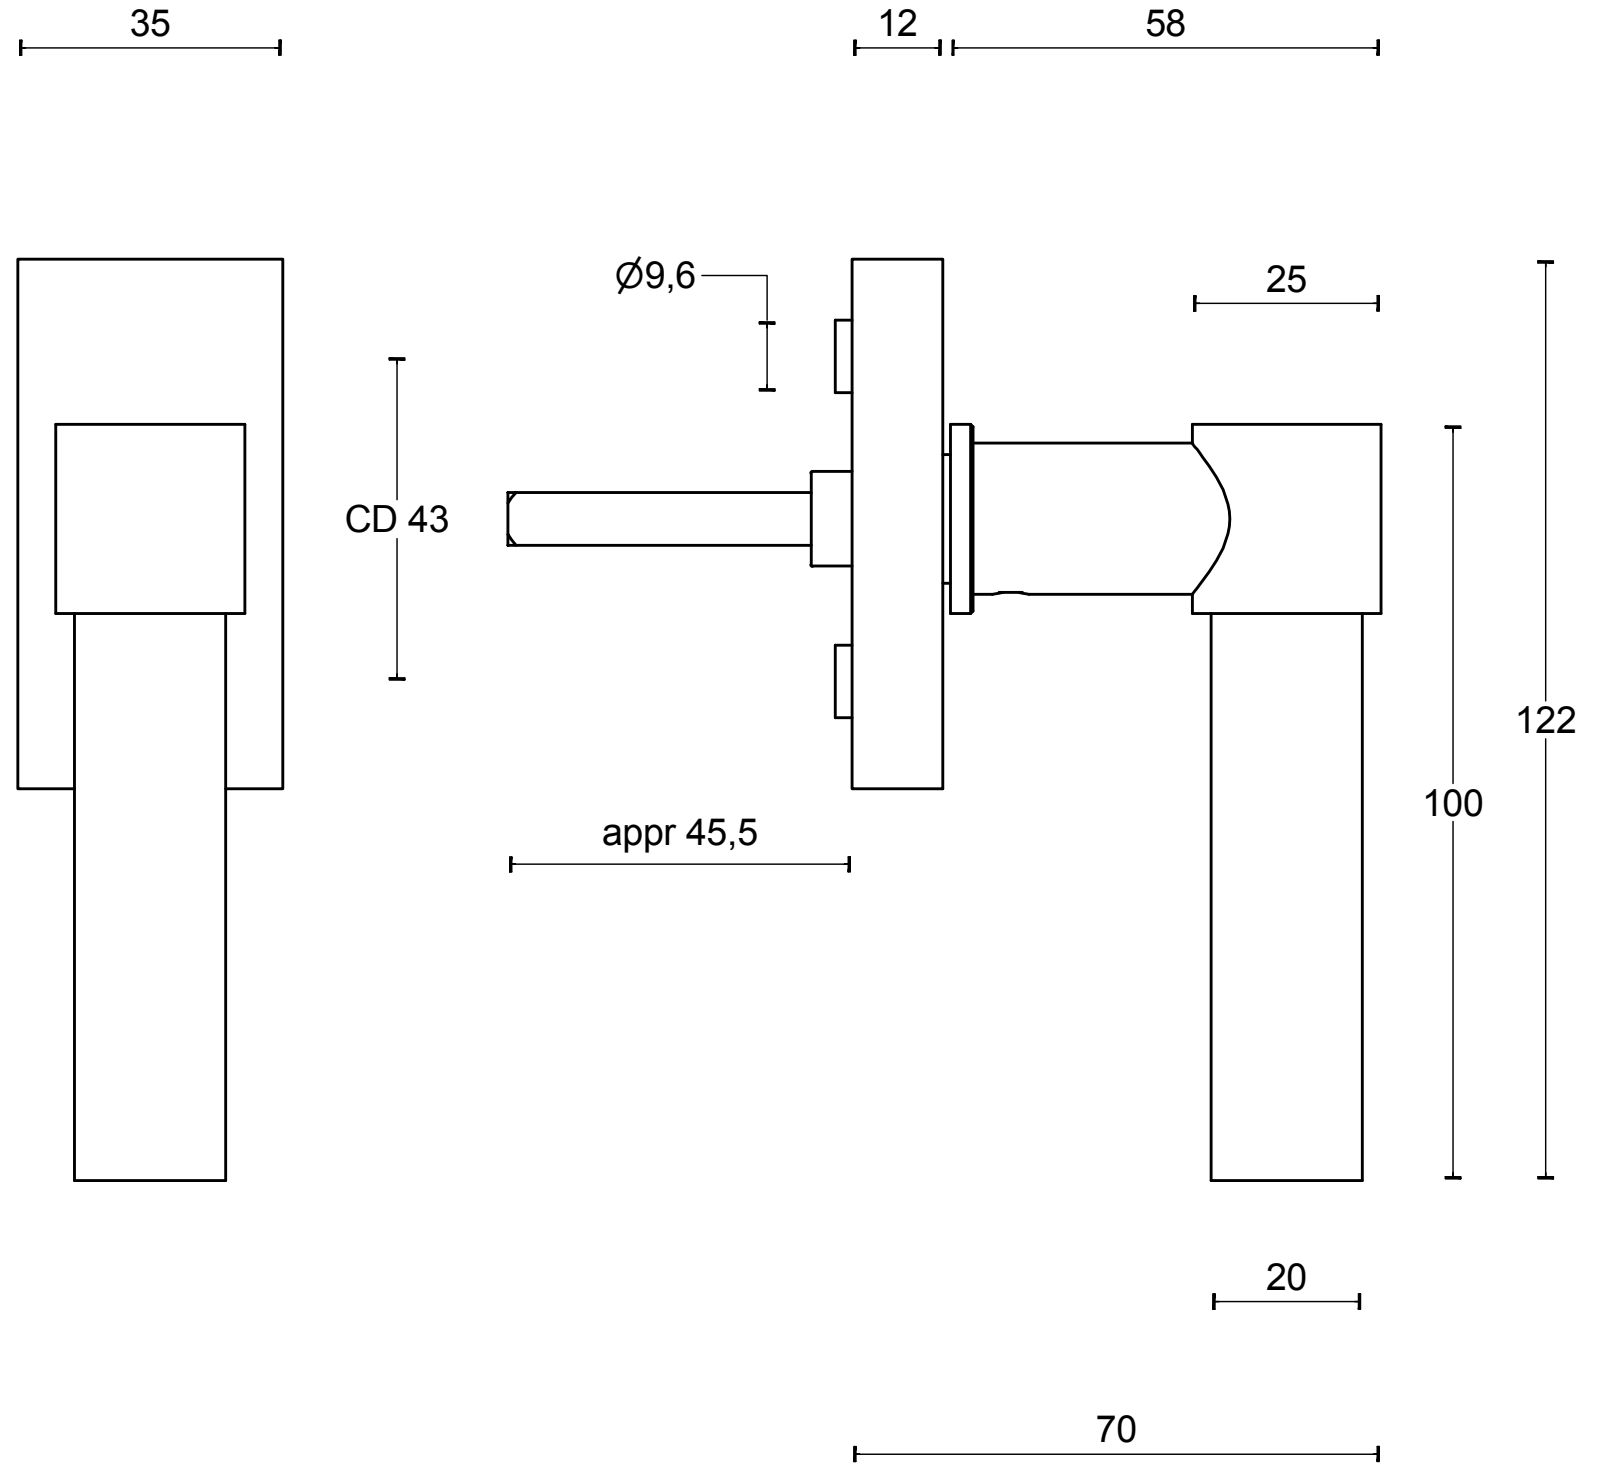

PBL20-DK

non-locking tilt and turn
window handle
stainless steel

FORMANI®		Part number: 2703D004 PBL20DK V01	
		Description: PBL20-DK	
Doc no.:	2703D004 PBL20DK V01.dwg	Format:	A3
Drawn by:	Christian Brimbois	Creation date:	22-3-2013
Formani Holland B.V. · Amerikalaan 55 · 6199 AE Maastricht Airport · tel: +31 (0)43 308 90 00 · www.formani.nl · info@formani.nl			