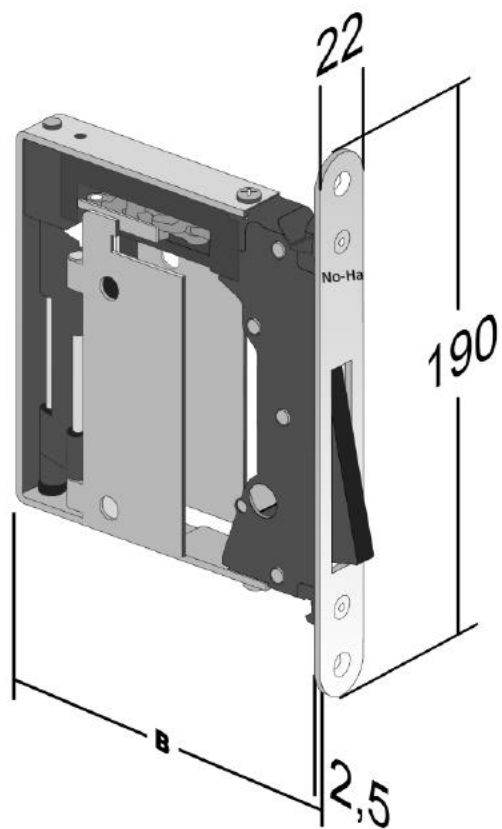

Striker S 5

| Material | | |
|------------|-------|-----------|
| Steel | | |
| Dimensions | | |
| height | width | thickness |
| 82 mm | 22 mm | 4 mm |

Striker S 0

S 0

| Material | | |
|------------|-------|-----------|
| Steel | | |
| Dimensions | | |
| height | width | thickness |
| 190 mm | 22 mm | 2 mm |