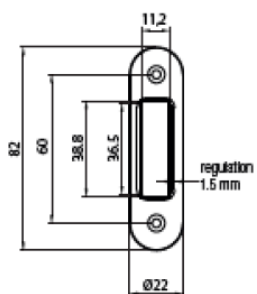

Striker S 5

| Material | | |
|------------|-------|-----------|
| Steel | | |
| Dimensions | | |
| height | width | thickness |
| 82 mm | 22 mm | 4 mm |

Striker S 0

S 0

| Material | | |
|------------|-------|-----------|
| Steel | | |
| Dimensions | | |
| height | width | thickness |
| 190 mm | 22 mm | 2 mm |