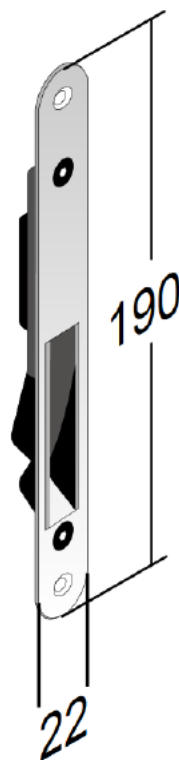

Striker S 5

| Material | | |
|------------|-------|-----------|
| Steel | | |
| Dimensions | | |
| height | width | thickness |
| 82 mm | 22 mm | 4 mm |

Striker S 0

S 0

| Material | | |
|------------|-------|-----------|
| Steel | | |
| Dimensions | | |
| height | width | thickness |
| 190 mm | 22 mm | 2 mm |