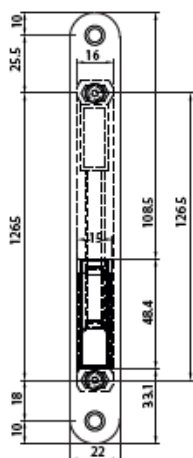

Striker S 5

| Material | | |
|------------|-------|-----------|
| Steel | | |
| Dimensions | | |
| height | width | thickness |
| 82 mm | 22 mm | 4 mm |

Striker S 0

S 0

| Material | | |
|------------|-------|-----------|
| Steel | | |
| Dimensions | | |
| height | width | thickness |
| 190 mm | 22 mm | 2 mm |