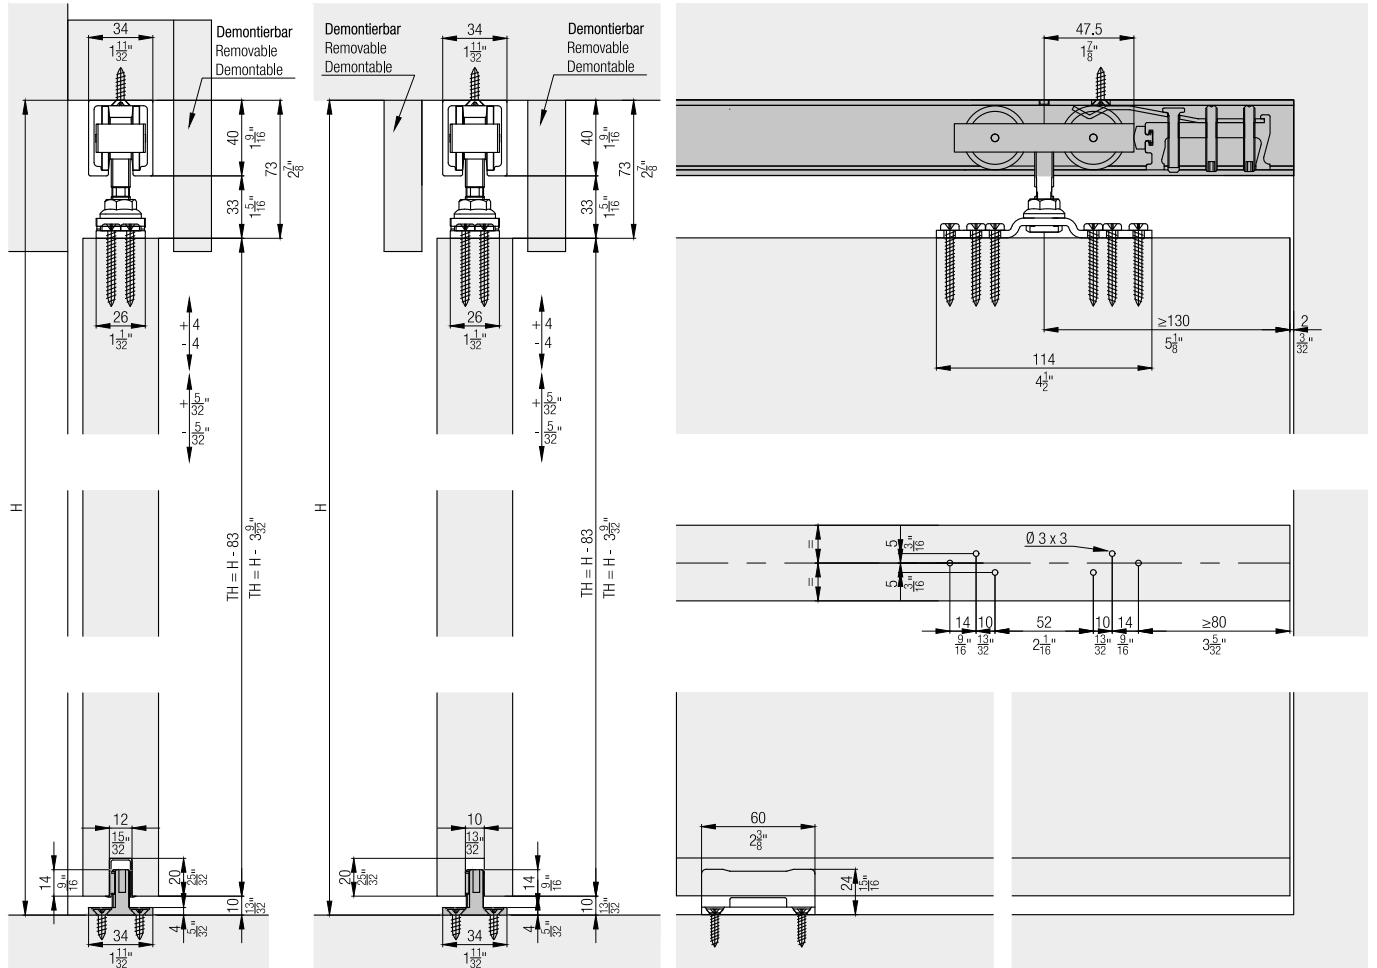

Installation examples