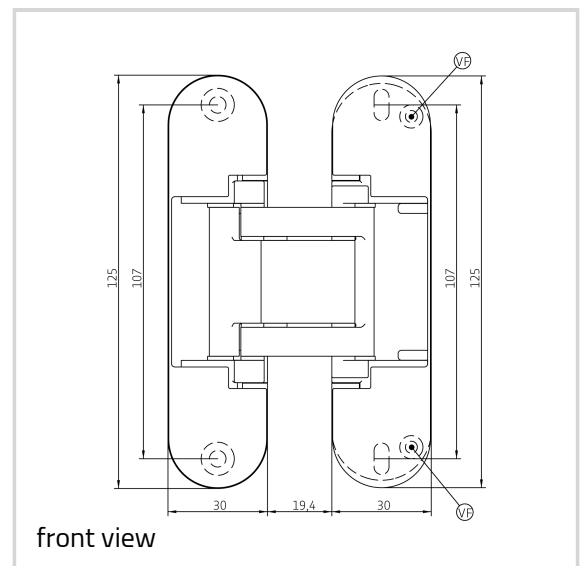

AN 164 3D FVZ 12/38

for unrebated 38 mm thick residential doors
with 12 mm recessed frame facings up to 60 kg

Product features

- FVZ = recessed frame facings
- recessed frame facings up to 12,0 mm
- door thickness 38 mm
- completely concealed hinge system
- for timber and aluminium frames
- for unrebated residential doors
- 3D adjustable (side +/- 1,5 mm, height +/- 2,5 mm, compression +/- 1,0 mm)
- central installation
- material zamak

Technical details

Attributes	Value
Load capacity	60,0 kg
Overall length	125,0 mm
Width (door part)	30,0 mm
Width (frame part)	30,0 mm
Cutter diameter	16,0 mm
Collar ring diameter	27,0 mm
Opening angle	180°

ANSELMI - AN 164 3D FVZ 12/38

Note

The load capacity mentioned above refers to the use of 2 hinges per door leaf (900 x 2100 mm).

Suggested screws:

Frame side: Countersunk head screw DIN 7505 A, Diameter 5,0 mm

Door side: Pan head screw DIN 7505 B, Diameter 4,0 mm

If necessary, it is possible to lock the vertical adjustment of the hinge by means of a vertical adjustment fixing screw (VF).

Alternatively, the routing can be carried out with a cutter diameter of 14,0 mm and a collar ring diameter of 25,0 mm.