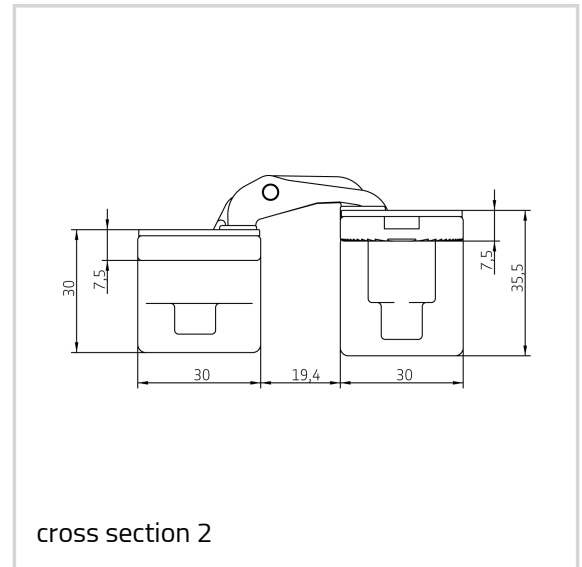

ANSELMI - AN 164 3D FVZ 12/38

Note

The load capacity mentioned above refers to the use of 2 hinges per door leaf (900 x 2100 mm).

Suggested screws:

Frame side: Countersunk head screw DIN 7505 A, Diameter 5,0 mm

Door side: Pan head screw DIN 7505 B, Diameter 4,0 mm

If necessary, it is possible to lock the vertical adjustment of the hinge by means of a vertical adjustment fixing screw (VF).

Alternatively, the routing can be carried out with a cutter diameter of 14,0 mm and a collar ring diameter of 25,0 mm.

Item

Finish(es) OF-NR. VPE DIN EAN	Rustic Umber (AN 012) AN 012 pack of 2 DIN right and left hand 8059606382241
Finish(es) OF-NR. VPE DIN EAN	Satin Chrome (AN 014) AN 014 pack of 2 DIN right and left hand 8059606382258
Finish(es) OF-NR. VPE DIN EAN	Light Bronze (AN 016) AN 016 pack of 2 DIN right and left hand 8059606382272
Finish(es) OF-NR. VPE DIN EAN	Black (AN 018) AN 018 pack of 2 DIN right and left hand 8059606382296
Finish(es)	Antique Bronze (AN 035)