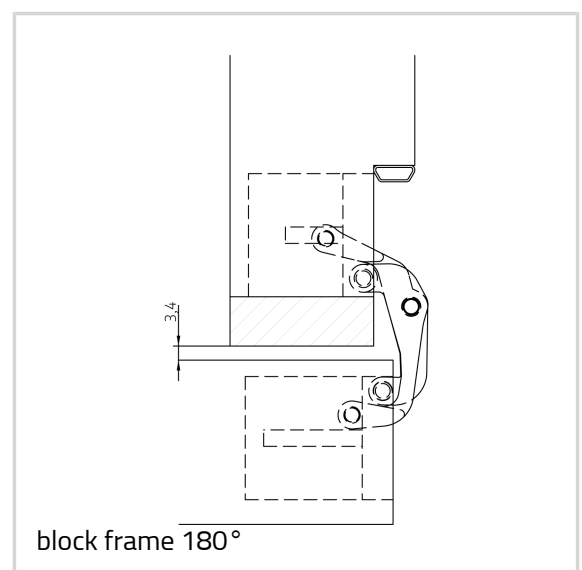

ANSELMI - AN 164 3D FVZ 12/38

Note

The load capacity mentioned above refers to the use of 2 hinges per door leaf (900 x 2100 mm).

Suggested screws:

Frame side: Countersunk head screw DIN 7505 A, Diameter 5,0 mm

Door side: Pan head screw DIN 7505 B, Diameter 4,0 mm

If necessary, it is possible to lock the vertical adjustment of the hinge by means of a vertical adjustment fixing screw (VF).

Alternatively, the routing can be carried out with a cutter diameter of 14,0 mm and a collar ring diameter of 25,0 mm.

Item

Finish(es) OF-NR. VPE DIN EAN	Rustic Umber (AN 012) AN 012 pack of 2 DIN right and left hand 8059606382241
Finish(es) OF-NR. VPE DIN EAN	Satin Chrome (AN 014) AN 014 pack of 2 DIN right and left hand 8059606382258
Finish(es) OF-NR. VPE DIN EAN	Light Bronze (AN 016) AN 016 pack of 2 DIN right and left hand 8059606382272
Finish(es) OF-NR. VPE DIN EAN	Black (AN 018) AN 018 pack of 2 DIN right and left hand 8059606382296
Finish(es)	Antique Bronze (AN 035)