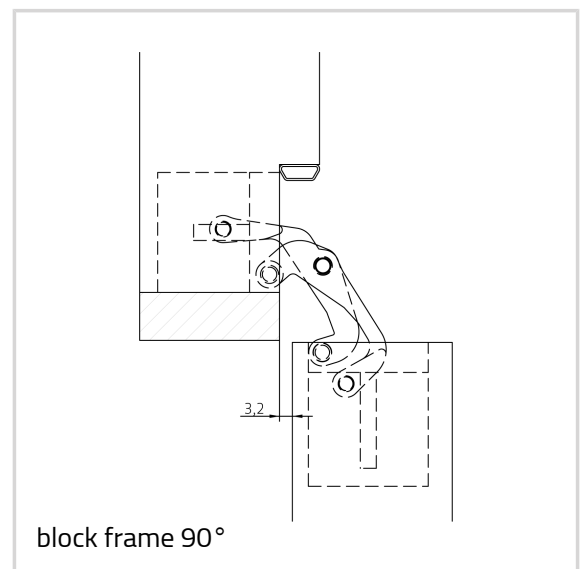

ANSELMI - AN 164 3D FVZ 12/38

Note

The load capacity mentioned above refers to the use of 2 hinges per door leaf (900 x 2100 mm).

Suggested screws:

Frame side: Countersunk head screw DIN 7505 A, Diameter 5,0 mm

Door side: Pan head screw DIN 7505 B, Diameter 4,0 mm

If necessary, it is possible to lock the vertical adjustment of the hinge by means of a vertical adjustment fixing screw (VF).

Alternatively, the routing can be carried out with a cutter diameter of 14,0 mm and a collar ring diameter of 25,0 mm.

Item

Finish(es) OF-NR. VPE DIN EAN	Rustic Umber (AN 012) AN 012 pack of 2 DIN right and left hand 8059606382241
Finish(es) OF-NR. VPE DIN EAN	Satin Chrome (AN 014) AN 014 pack of 2 DIN right and left hand 8059606382258
Finish(es) OF-NR. VPE DIN EAN	Light Bronze (AN 016) AN 016 pack of 2 DIN right and left hand 8059606382272
Finish(es) OF-NR. VPE DIN EAN	Black (AN 018) AN 018 pack of 2 DIN right and left hand 8059606382296
Finish(es)	Antique Bronze (AN 035)