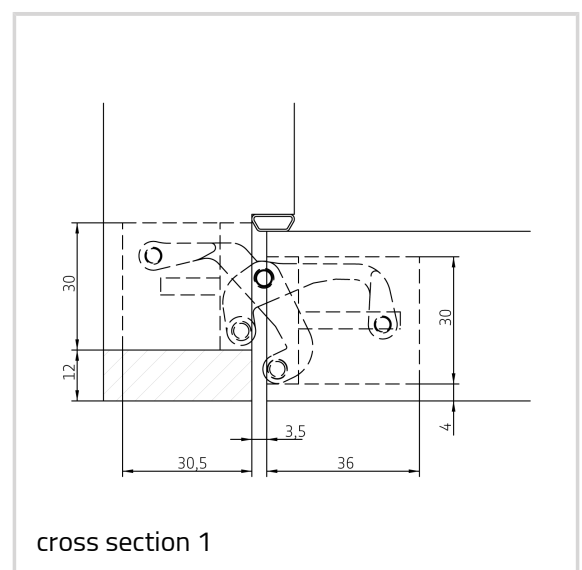

AN 164 3D FVZ 12/38

for unrebated 38 mm thick residential doors
with 12 mm recessed frame facings up to 60 kg

Product features

- FVZ = recessed frame facings
- recessed frame facings up to 12,0 mm
- door thickness 38 mm
- completely concealed hinge system
- for timber and aluminium frames
- for unrebated residential doors
- 3D adjustable (side +/- 1,5 mm, height +/- 2,5 mm, compression +/- 1,0 mm)
- central installation
- material zamak

Technical details

Attributes	Value
Load capacity	60,0 kg
Overall length	125,0 mm
Width (door part)	30,0 mm
Width (frame part)	30,0 mm
Cutter diameter	16,0 mm
Collar ring diameter	27,0 mm
Opening angle	180°

ANSELMI - AN 164 3D FVZ 12/38

Note

The load capacity mentioned above refers to the use of 2 hinges per door leaf (900 x 2100 mm).

Suggested screws:

Frame side: Countersunk head screw DIN 7505 A, Diameter 5,0 mm

Door side: Pan head screw DIN 7505 B, Diameter 4,0 mm

If necessary, it is possible to lock the vertical adjustment of the hinge by means of a vertical adjustment fixing screw (VF).

Alternatively, the routing can be carried out with a cutter diameter of 14,0 mm and a collar ring diameter of 25,0 mm.