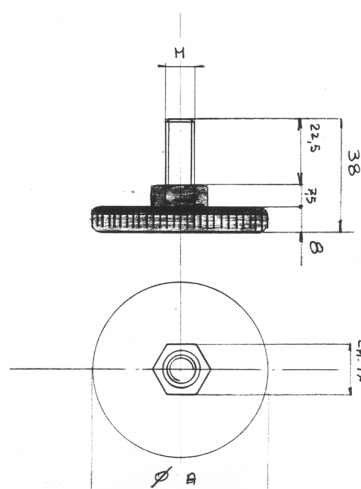

Furniture fittings

The essential round and square cable-passages and much more: cabinet hangers, tubes, rod-holders, flap-stays, legs, hinges, adjustable feet.

Article number

0873

Plastic base leveller with hexagonal nut.

Finish
 black

Package
 200 pcs

Measures
 Ø mm. 20 x M.8, Ø mm. 40 x M.10
 Ø mm. 50 x M.8, Ø mm. 50 x M.10
 Ø mm. 60 x M.10

| | | | | | |
|------------|-----|------|-----|------|------|
| Ø A | 20 | 40 | 50 | 50 | 60 |
| M | M.8 | M.10 | M.8 | M.10 | M.10 |