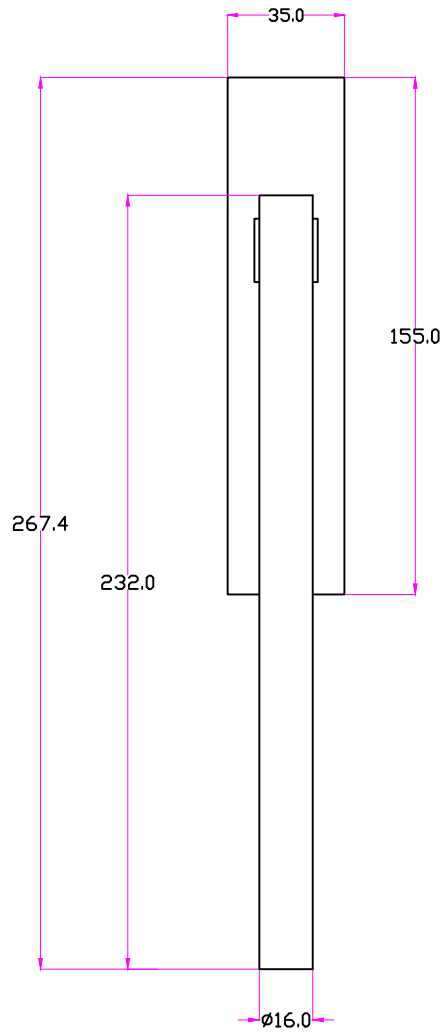

**JOLIE**  
A timeless touch.

FRONT VIEW

EXPLODED VIEW

MATERIAL	FINISH	SCALE	DESCRIPTION
BRASS	GA ,AB OS ,BK	NTS	Window Handle Core Large Latch
PROJN.	UNIT	DATE	ITEM CODE
	MM	13.05.23	J-0291