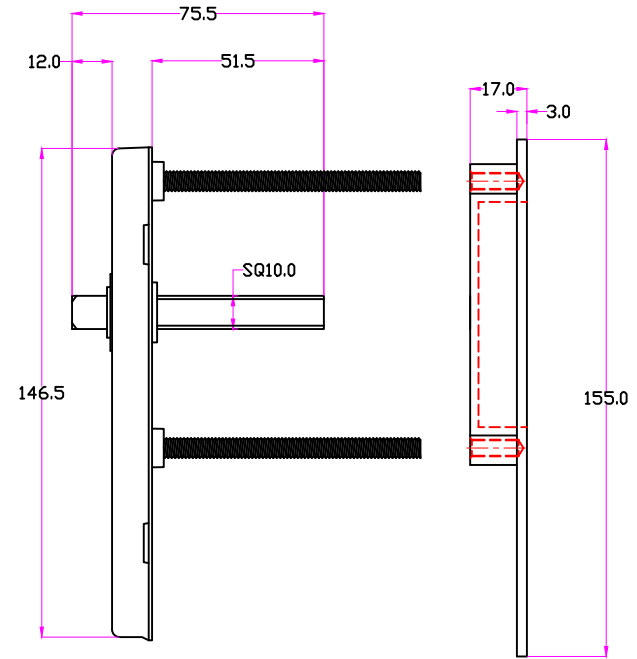

**JOLIE**  
A timeless touch.

FRONT VIEW

EXPLODED VIEW

MATERIAL	FINISH	SCALE	DESCRIPTION
BRASS	GA ,AB OS ,BK	NTS	Window Handle Core Large Latch
PROJN.	UNIT	DATE	ITEM CODE
	MM	13.05.23	J-0291