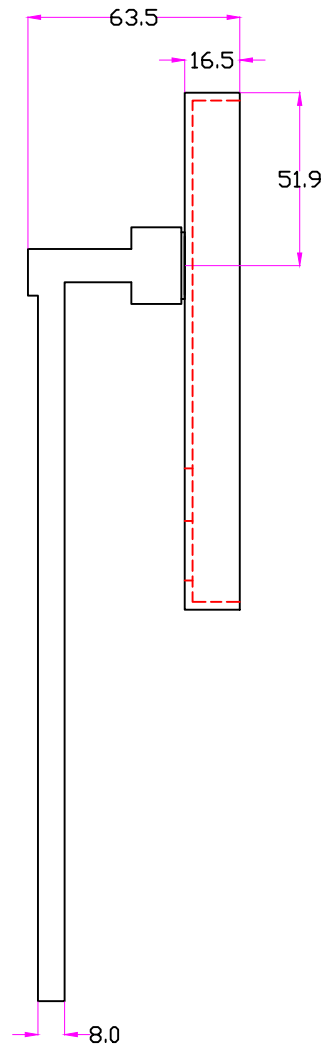

JOLIE
A timeless touch.

FRONT VIEW

EXPLODED VIEW

MATERIAL	FINISH	SCALE	DESCRIPTION
BRASS	GA ,AB OS ,BK	NTS	Window Handle Anvil Large Euro
PROJN.	UNIT	DATE	ITEM CODE
	MM	17.05.23	J-1892