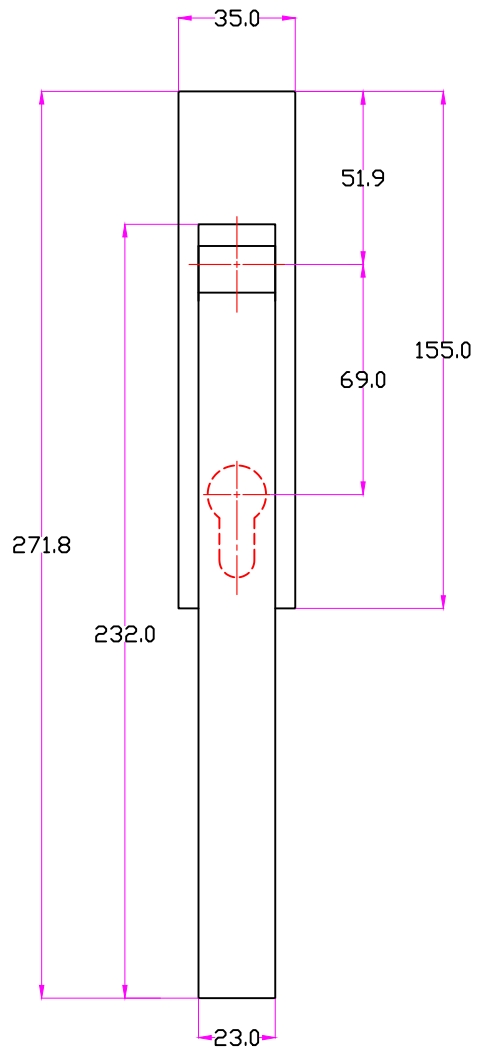

JOLIE
A timeless touch.

FRONT VIEW

EXPLODED VIEW

MATERIAL	FINISH	SCALE	DESCRIPTION
BRASS	GA ,AB OS ,BK	NTS	Window Handle Anvil Large Euro
PROJN.	UNIT	DATE	ITEM CODE
	MM	17.05.23	J-1892