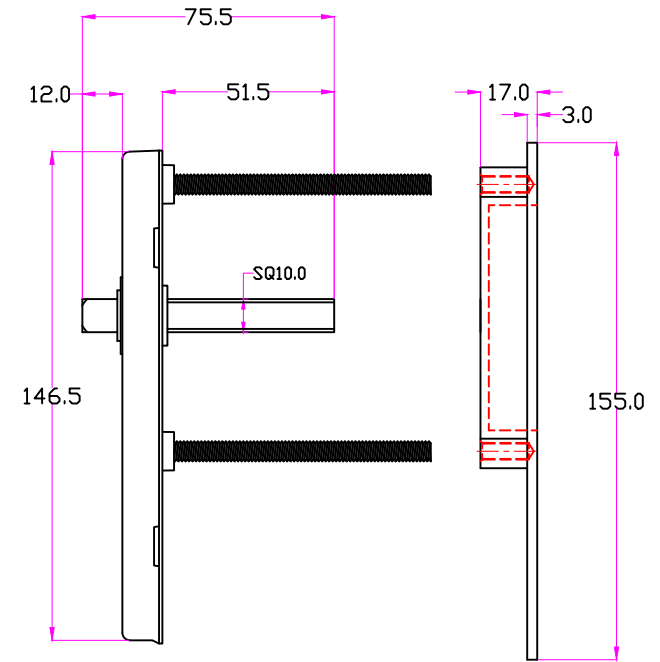

JOLIE
A timeless touch.

FRONT VIEW

EXPLODED VIEW

MATERIAL	FINISH	SCALE	DESCRIPTION
BRASS	GA ,AB OS ,BK	NTS	Window Handle Anvil Large Euro
PROJN.	UNIT	DATE	ITEM CODE
	MM	17.05.23	J-1892