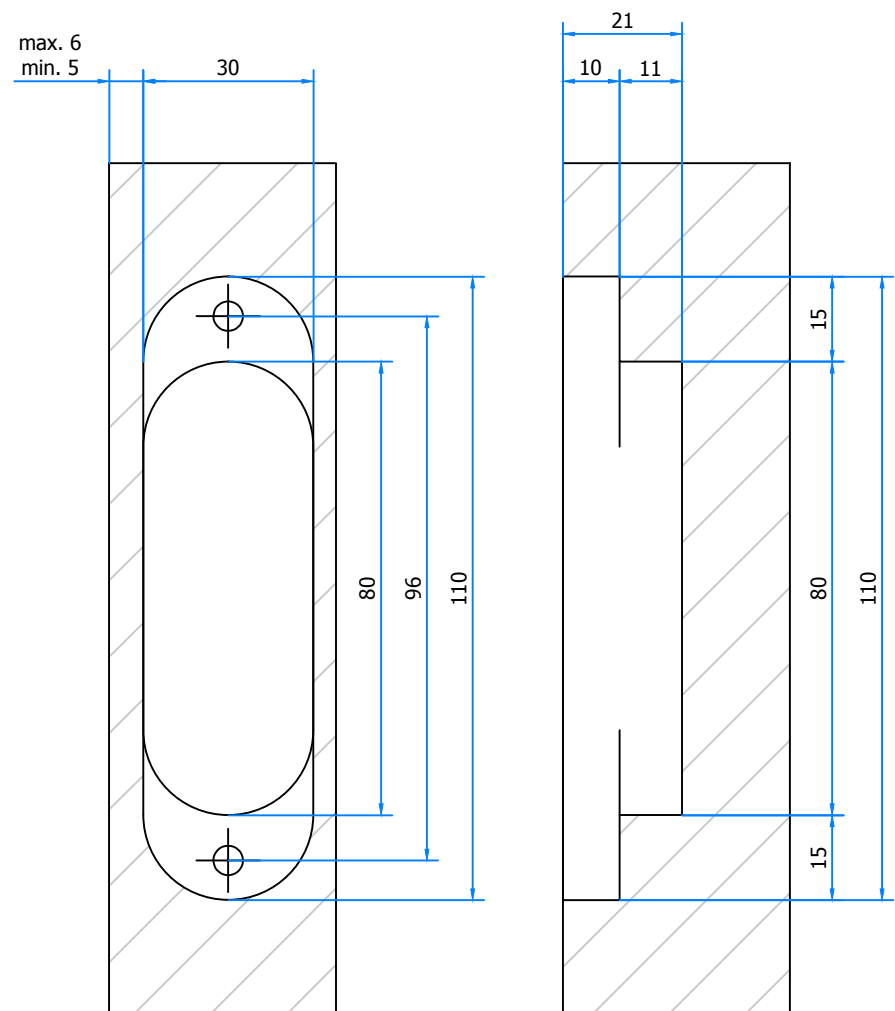

argenta invisible Tyo

Deur - Porte
Door - Tür

Kader - Cadre
Frame - Rahmen

Deur - Porte
Door - Tür

Kader - Cadre
Frame - Rahmen

Deur - Porte - Door - Tür

Kader - Cadre - Frame - Rahmen

This drawing is owned by NV Argenta Alu and may not be copied or shown to third parties without written consent

Author : Laden
File : argenta invisible Tyo - UNI - Afmetingen.dwg
Title : argenta invisible Tyo
Info : argenta invisible Tyo

General tolerance : ± 0.1 mm

Creation Date
14/06/2019
Scale
/
Sheet
1/2

ISO full
Size A3
(297.00 x
420.00)
MMP

 <small>nv Argent Alu sa Bankstraat 2, 9770 Kruishoutem - Belgium T +32(0)9 333 99 99 F +32(0)9 333 99 90</small>	Author : Laden	General tolerance : ± 0.1 mm	Creation Date
	File : argenta invisible Tyo - UNI - Afmetingen.dwg		14/06/2019
	Title : argenta invisible Tyo		Scale
	Info : argenta invisible Tyo		*/*
			Sheet 2/2
			Size A3 (297.00 x 420.00 mm)