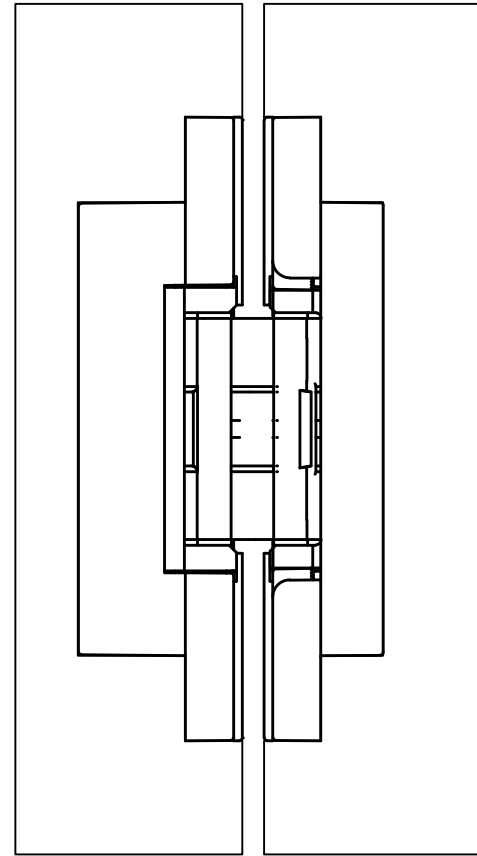

argenta invisible Tyo

Deur - Porte
Door - Tür

Kader - Cadre
Frame - Rahmen

Deur - Porte
Door - Tür

Kader - Cadre
Frame - Rahmen

Deur - Porte - Door - Tür

Kader - Cadre - Frame - Rahmen

This drawing is owned by NV Argenta Alu and may not be copied or shown to third parties without written consent

Author : Laden
File : argenta invisible Tyo - UNI - Afmetingen.dwg
Title : argenta invisible Tyo
Info : argenta invisible Tyo

General tolerance : ± 0.1 mm

Creation Date
14/06/2019
Scale
/
Sheet
1/2

ISO full
Size A3
(297.00 x
420.00)
MMP

 <small>nv Argent Alu sa Bankstraat 2, 9770 Kruishoutem - Belgium T +32(0)9 333 99 99 F +32(0)9 333 99 90</small>	Author : Laden	General tolerance : ± 0.1 mm	Creation Date
	File : argenta invisible Tyo - UNI - Afmetingen.dwg		14/06/2019
	Title : argenta invisible Tyo		Scale
	Info : argenta invisible Tyo		*/*
			Sheet 2/2
			Size A3 (297.00 x 420.00 mm)