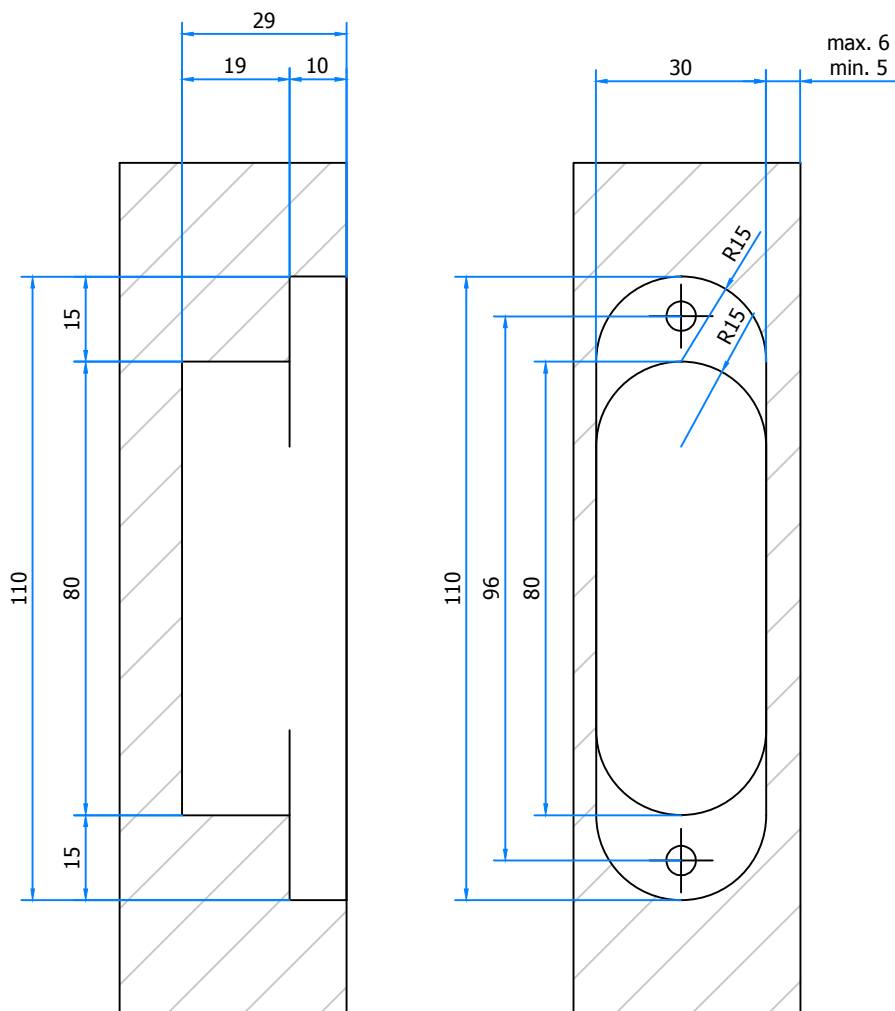

argenta invisible Tyo

Deur - Porte
Door - Tür

Kader - Cadre
Frame - Rahmen

Deur - Porte
Door - Tür

Kader - Cadre
Frame - Rahmen

Deur - Porte - Door - Tür

Kader - Cadre - Frame - Rahmen

This drawing is owned by NV Argenta Alu and may not be copied or shown to third parties without written consent

Author : Laden
File : argenta invisible Tyo - UNI - Afmetingen.dwg
Title : argenta invisible Tyo
Info : argenta invisible Tyo

General tolerance : ± 0.1 mm

Creation Date
14/06/2019
Scale
/
Sheet
1/2

ISO full
Size A3
(297.00 x
420.00)
MMP

 <small>nv Argent Alu sa Bankstraat 2, 9770 Kruishoutem - Belgium T +32(0)9 333 99 99 F +32(0)9 333 99 90</small>	Author : Laden	General tolerance : ± 0.1 mm	Creation Date
	File : argenta invisible Tyo - UNI - Afmetingen.dwg		14/06/2019
	Title : argenta invisible Tyo		Scale
	Info : argenta invisible Tyo		*/*
			Sheet 2/2
			Size A3 (297.00 x 420.00 mm)