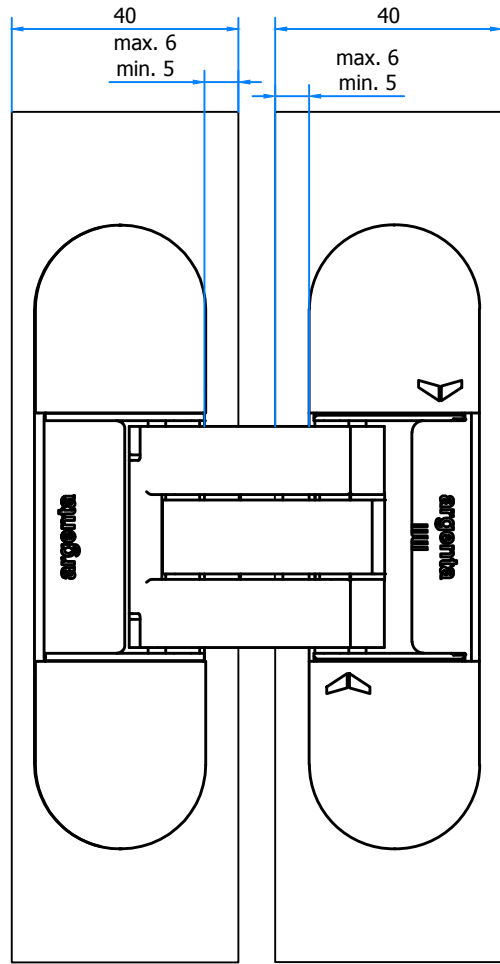

argenta invisible Tyo

Deur - Porte
Door - Tür

Kader - Cadre
Frame - Rahmen

Deur - Porte
Door - Tür

Kader - Cadre
Frame - Rahmen

Deur - Porte - Door - Tür

Kader - Cadre - Frame - Rahmen

This drawing is owned by NV Argenta Alu and may not be copied or shown to third parties without written consent

Author : Laden
File : argenta invisible Tyo - UNI - Afmetingen.dwg
Title : argenta invisible Tyo
Info : argenta invisible Tyo

General tolerance : ± 0.1 mm

Creation Date
14/06/2019
Scale
/
Sheet
1/2

ISO full
Size A3
(297.00 x
420.00)
MMP

 <small>nv Argent Alu sa Bankstraat 2, 9770 Kruishoutem - Belgium T +32(0)9 333 99 99 F +32(0)9 333 99 90</small>	Author : Laden	General tolerance : ± 0.1 mm	Creation Date
	File : argenta invisible Tyo - UNI - Afmetingen.dwg		14/06/2019
	Title : argenta invisible Tyo		Scale
	Info : argenta invisible Tyo		*/*
			Sheet 2/2
			Size A3 (297.00 x 420.00 mm)