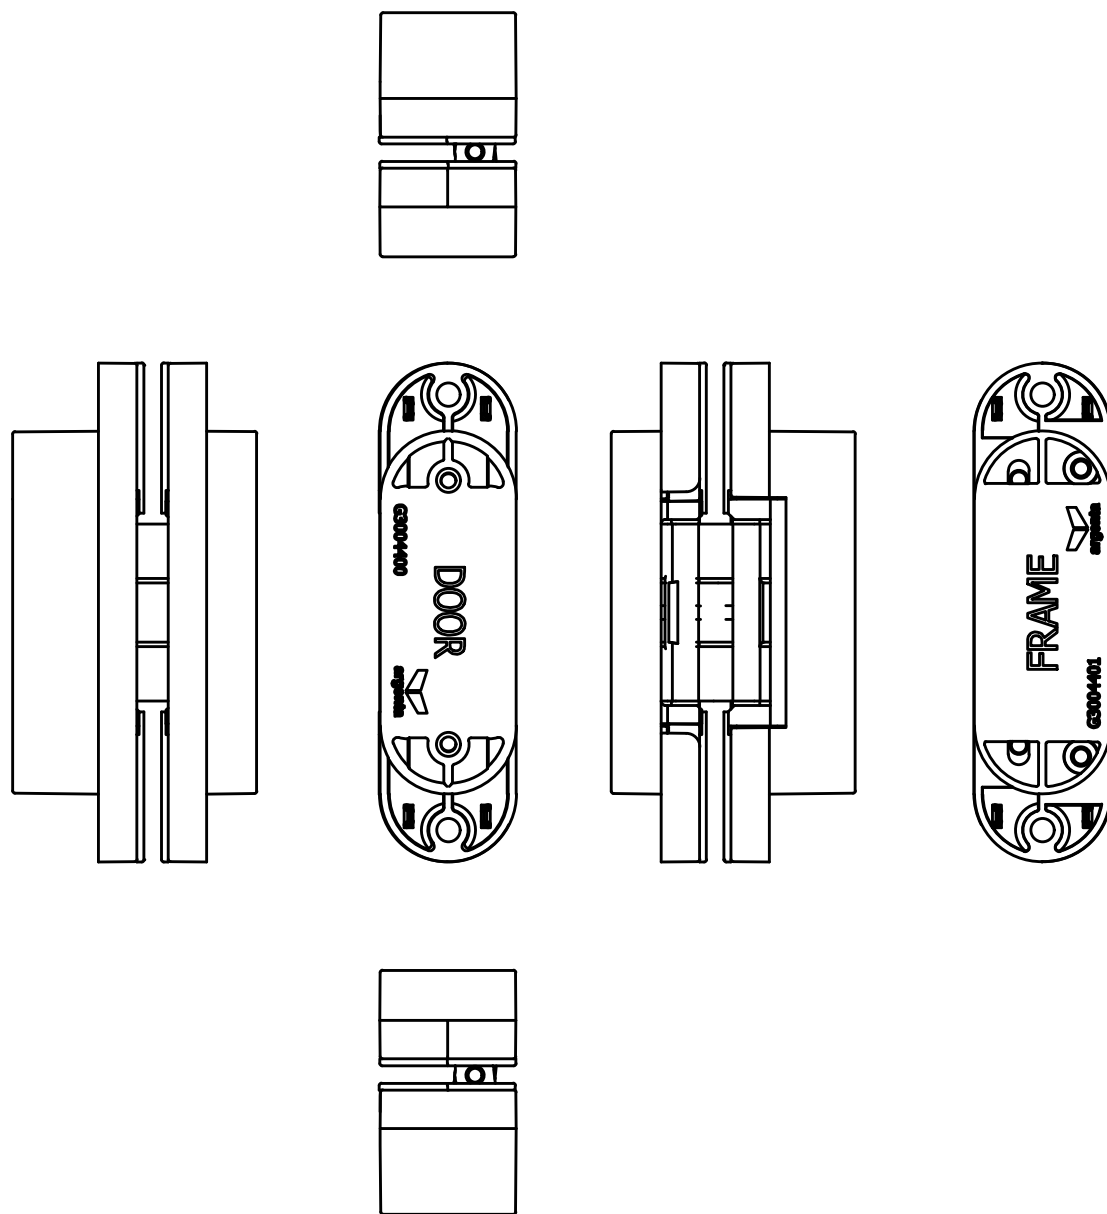

argenta invisible Tyo

Deur - Porte
Door - Tür

Kader - Cadre
Frame - Rahmen

Deur - Porte
Door - Tür

Kader - Cadre
Frame - Rahmen

Deur - Porte - Door - Tür

Kader - Cadre - Frame - Rahmen

This drawing is owned by NV Argenta Alu and may not be copied or shown to third parties without written consent

Author : Laden
File : argenta invisible Tyo - UNI - Afmetingen.dwg
Title : argenta invisible Tyo
Info : argenta invisible Tyo

General tolerance : ± 0.1 mm

Creation Date
14/06/2019
Scale
/
Sheet
1/2

ISO full
Size A3
(297.00 x
420.00)
MMP

 <small>nv Argent Alu sa Bankstraat 2, 9770 Kruishoutem - Belgium T +32(0)9 333 99 99 F +32(0)9 333 99 90</small>	Author : Laden	General tolerance : ± 0.1 mm	Creation Date
	File : argenta invisible Tyo - UNI - Afmetingen.dwg		14/06/2019
	Title : argenta invisible Tyo		Scale
	Info : argenta invisible Tyo		*/*
			Sheet 2/2
			Size A3 (297.00 x 420.00 mm)