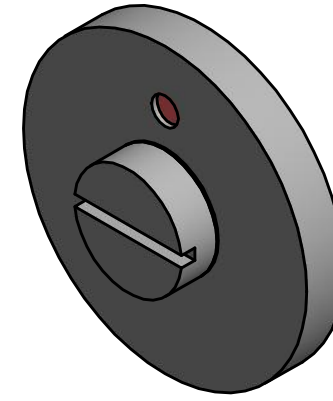

TENSE BBWC53

lever handle accessory
privacy set
stainless steel

<p style="text-align: center; font-size: 24px; font-weight: bold;">FORMANI®</p>		Part number:	
		Description:	
Doc no.: 3301T001 TENSE BBWC53 V01.dwg		TENSE BBWC53	
Drawn by: Christian Brimbois	Creation date: 16-2-2016		
FORMANI HOLLAND B.V. EUROPALAAN 12 6199 AB MAASTRICHT-AIRPORT NL T +31 (0)43 308 90 00 INFO@FORMANI.COM FORMANI.COM			