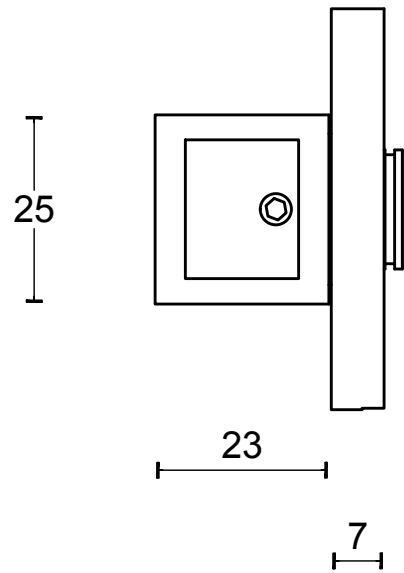

TENSE BBWC53

lever handle accessory
privacy set
stainless steel

<p style="text-align: center; font-size: 24px; font-weight: bold;">FORMANI®</p>		Part number:	
		Description:	
Doc no.: 3301T001 TENSE BBWC53 V01.dwg		TENSE BBWC53	
Drawn by: Christian Brimbois	Creation date: 16-2-2016		
FORMANI HOLLAND B.V. EUROPALAAN 12 6199 AB MAASTRICHT-AIRPORT NL T +31 (0)43 308 90 00 INFO@FORMANI.COM FORMANI.COM			