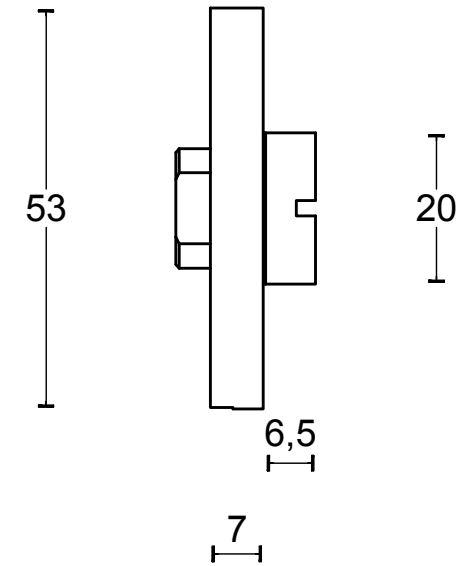

TENSE BBWC53

lever handle accessory
privacy set
stainless steel

<p style="text-align: center; font-size: 24px; font-weight: bold;">FORMANI®</p>		Part number:	
		Description:	
Doc no.: 3301T001 TENSE BBWC53 V01.dwg		TENSE BBWC53	
Drawn by: Christian Brimbois	Creation date: 16-2-2016		
FORMANI HOLLAND B.V. EUROPALAAN 12 6199 AB MAASTRICHT-AIRPORT NL T +31 (0)43 308 90 00 INFO@FORMANI.COM FORMANI.COM			