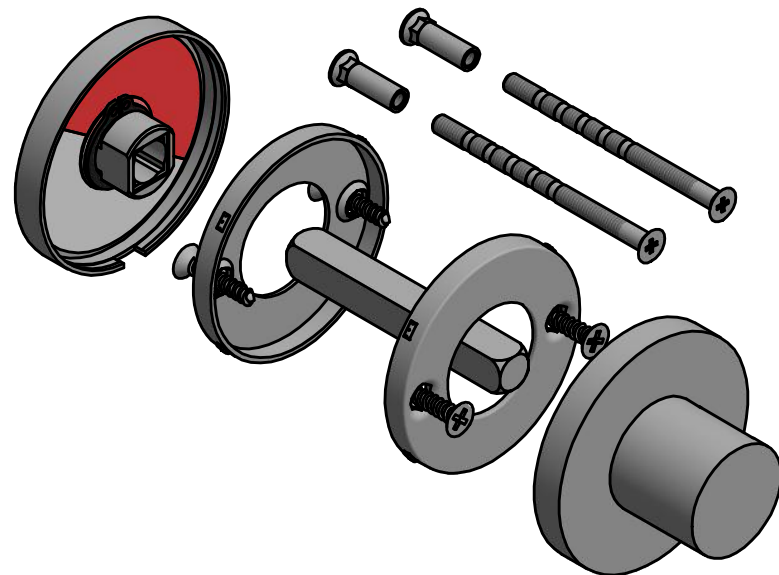

TENSE BBWC53

lever handle accessory
privacy set
stainless steel

<p style="text-align: center; font-size: 24px; font-weight: bold;">FORMANI®</p>		Part number:	
		Description:	
Doc no.: 3301T001 TENSE BBWC53 V01.dwg		TENSE BBWC53	
Drawn by: Christian Brimbois	Creation date: 16-2-2016		
FORMANI HOLLAND B.V. EUROPALAAN 12 6199 AB MAASTRICHT-AIRPORT NL T +31 (0)43 308 90 00 INFO@FORMANI.COM FORMANI.COM			