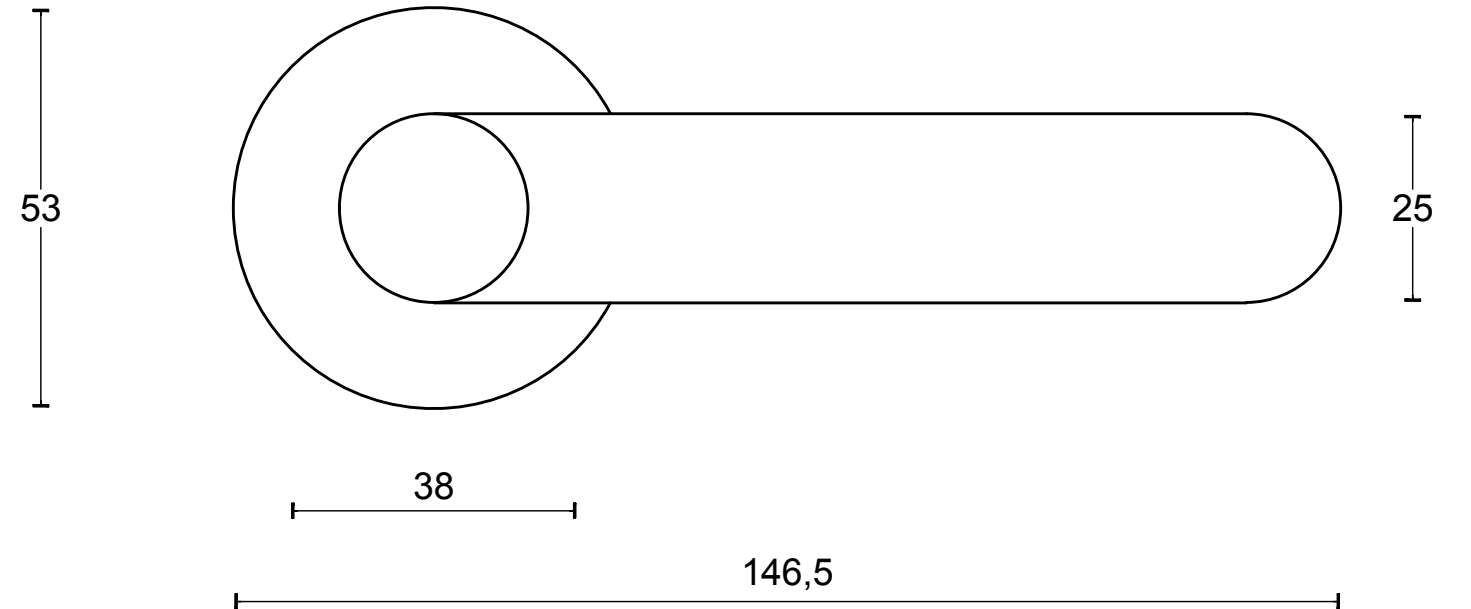

TENSE BB103 G

lever handle
stainless steel

FORMANI®		Part number:	
		Description:	
Doc no.: 3301D004 TENSE BB103G V01.dwg	TENSE BB103 G		Format:
Drawn by: Christian Brimbois			Creation date: 17-12-2015
FORMANI HOLLAND B.V. EUROPALAAN 12 6199 AB MAASTRICHT-AIRPORT NL T +31 (0)43 308 90 00 INFO@FORMANI.COM FORMANI.COM			