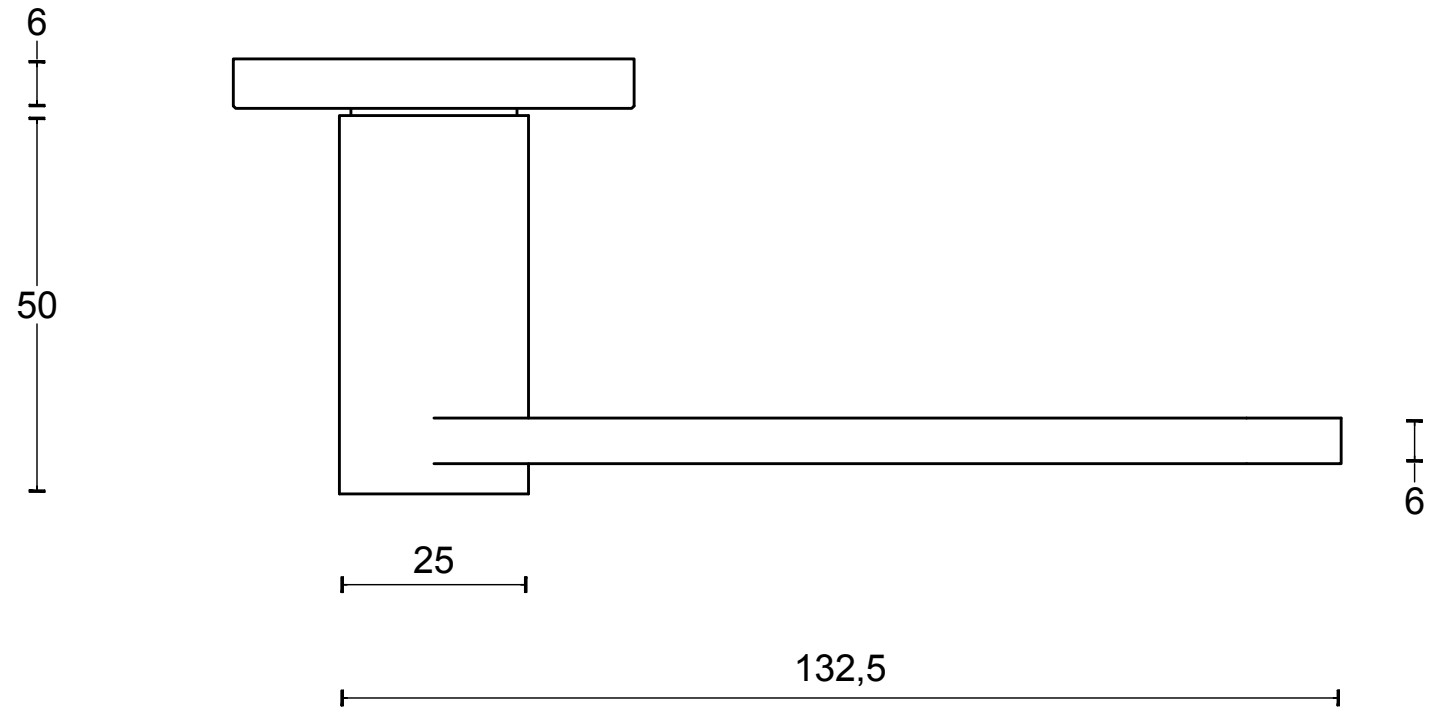

TENSE BB103 G

lever handle
stainless steel

FORMANI®		Part number:	
		Description:	
Doc no.: 3301D004 TENSE BB103G V01.dwg	TENSE BB103 G		Format:
Drawn by: Christian Brimbois			Creation date: 17-12-2015
FORMANI HOLLAND B.V. EUROPALAAN 12 6199 AB MAASTRICHT-AIRPORT NL T +31 (0)43 308 90 00 INFO@FORMANI.COM FORMANI.COM			