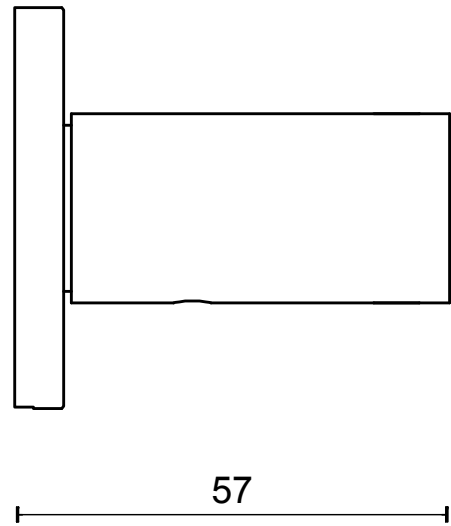

TENSE BB103 G

lever handle
stainless steel

FORMANI®		Part number:	
		Description:	
Doc no.: 3301D004 TENSE BB103G V01.dwg	TENSE BB103 G		Format:
Drawn by: Christian Brimbois			Creation date: 17-12-2015
FORMANI HOLLAND B.V. EUROPALAAN 12 6199 AB MAASTRICHT-AIRPORT NL T +31 (0)43 308 90 00 INFO@FORMANI.COM FORMANI.COM			