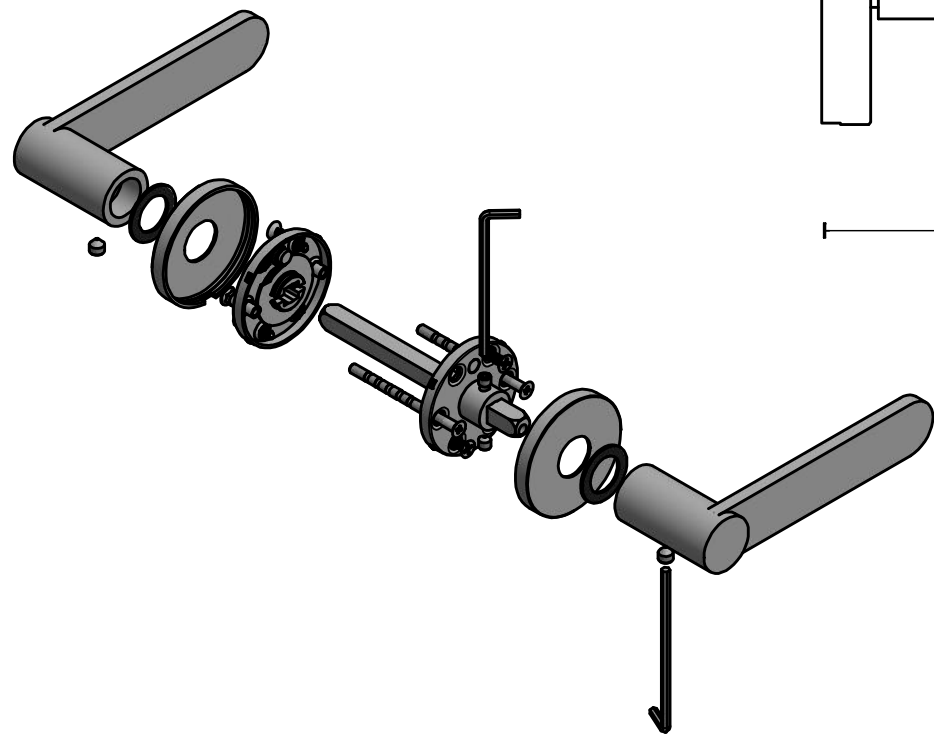

TENSE BB103 G

lever handle
stainless steel

FORMANI®		Part number:	
		Description:	
Doc no.: 3301D004 TENSE BB103G V01.dwg	TENSE BB103 G		Format:
Drawn by: Christian Brimbois			Creation date: 17-12-2015
FORMANI HOLLAND B.V. EUROPALAAN 12 6199 AB MAASTRICHT-AIRPORT NL T +31 (0)43 308 90 00 INFO@FORMANI.COM FORMANI.COM			