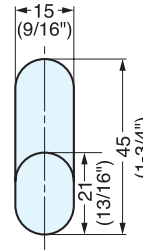

RUBBER HOOK (PASTEL COLOR)

PXB-GR05-111

- Simple and safe design.
- Base made of stainless steel provides high strength and durability.
- Available in a wide range of colors.

Item No.	Color	Load Capacity kg (lbs)	Weight (g)	Box (pcs)	Carton (pcs)
PXB-GR05-111-LRD	Red	10 (22 lbs)	48	10	100
PXB-GR05-111-LYE	Yellow				
PXB-GR05-111-LGN	Green				
PXB-GR05-111-LBU	Blue				
PXB-GR05-111-WT	White				
PXB-GR05-111-BL	Black				

No.	Part Name	Material	Finish
①	Base Plate	304 Stainless Steel	Plain
②	Base		
③	Cover	Silicone Rubber	-

RUBBER HOOK (HAT & COAT HOOK)

PXB-GR05-211

- Simple and safe design.
- Base made of stainless steel provides high strength and durability.
- Available in a wide range of colors.

Item No.	Color	Load Capacity kg (lbs)	Weight (g)	Box (pcs)	Carton (pcs)
PXB-GR05-211-RD	Red	10 (22 lbs)	66	10	100
PXB-GR05-211-YE	Yellow				
PXB-GR05-211-GN	Green				
PXB-GR05-211-BU	Blue				
PXB-GR05-211-WT	White				
PXB-GR05-211-BL	Black				

No.	Part Name	Material	Finish
①	Base Plate	304 Stainless Steel	Plain
②	Base		
③	Cover	Silicone Rubber	-