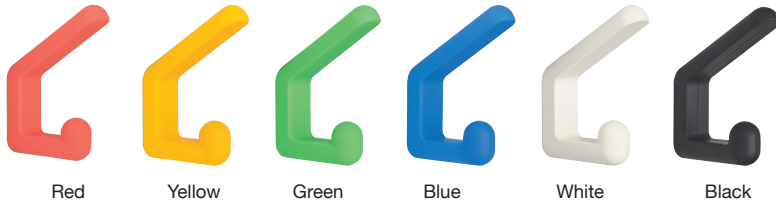

RUBBER HOOK (PASTEL COLOR)

PXB-GR05-111

- Simple and safe design.
- Base made of stainless steel provides high strength and durability.
- Available in a wide range of colors.

Item No.	Color	Load Capacity kg (lbs)	Weight (g)	Box (pcs)	Carton (pcs)
PXB-GR05-111-LRD	Red	10 (22 lbs)	48	10	100
PXB-GR05-111-LYE	Yellow				
PXB-GR05-111-LGN	Green				
PXB-GR05-111-LBU	Blue				
PXB-GR05-111-WT	White				
PXB-GR05-111-BL	Black				

No.	Part Name	Material	Finish
①	Base Plate	304 Stainless Steel	Plain
②	Base		
③	Cover	Silicone Rubber	-

RUBBER HOOK (HAT & COAT HOOK)

PXB-GR05-211

- Simple and safe design.
- Base made of stainless steel provides high strength and durability.
- Available in a wide range of colors.

Item No.	Color	Load Capacity kg (lbs)	Weight (g)	Box (pcs)	Carton (pcs)
PXB-GR05-211-RD	Red	10 (22 lbs)	66	10	100
PXB-GR05-211-YE	Yellow				
PXB-GR05-211-GN	Green				
PXB-GR05-211-BU	Blue				
PXB-GR05-211-WT	White				
PXB-GR05-211-BL	Black				

No.	Part Name	Material	Finish
①	Base Plate	304 Stainless Steel	Plain
②	Base		
③	Cover	Silicone Rubber	-