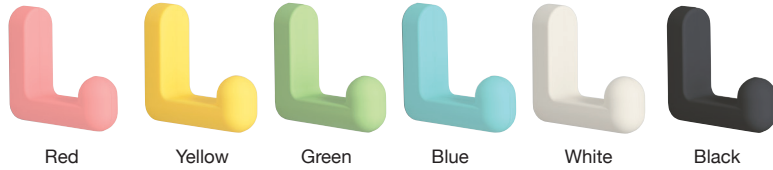

RUBBER HOOK (PASTEL COLOR)

PXB-GR05-111

- Simple and safe design.
- Base made of stainless steel provides high strength and durability.
- Available in a wide range of colors.

Item No.	Color	Load Capacity kg (lbs)	Weight (g)	Box (pcs)	Carton (pcs)
PXB-GR05-111-LRD	Red	10 (22 lbs)	48	10	100
PXB-GR05-111-LYE	Yellow				
PXB-GR05-111-LGN	Green				
PXB-GR05-111-LBU	Blue				
PXB-GR05-111-WT	White				
PXB-GR05-111-BL	Black				

No.	Part Name	Material	Finish
①	Base Plate	304 Stainless Steel	Plain
②	Base		
③	Cover	Silicone Rubber	-

RUBBER HOOK (HAT & COAT HOOK)

PXB-GR05-211

- Simple and safe design.
- Base made of stainless steel provides high strength and durability.
- Available in a wide range of colors.

Item No.	Color	Load Capacity kg (lbs)	Weight (g)	Box (pcs)	Carton (pcs)
PXB-GR05-211-RD	Red	10 (22 lbs)	66	10	100
PXB-GR05-211-YE	Yellow				
PXB-GR05-211-GN	Green				
PXB-GR05-211-BU	Blue				
PXB-GR05-211-WT	White				
PXB-GR05-211-BL	Black				

No.	Part Name	Material	Finish
①	Base Plate	304 Stainless Steel	Plain
②	Base		
③	Cover	Silicone Rubber	-