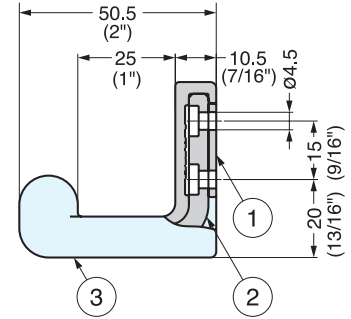

RUBBER HOOK (PASTEL COLOR)

PXB-GR05-111

- Simple and safe design.
- Base made of stainless steel provides high strength and durability.
- Available in a wide range of colors.

Item No.	Color	Load Capacity kg (lbs)	Weight (g)	Box (pcs)	Carton (pcs)
PXB-GR05-111-LRD	Red	10 (22 lbs)	48	10	100
PXB-GR05-111-LYE	Yellow				
PXB-GR05-111-LGN	Green				
PXB-GR05-111-LBU	Blue				
PXB-GR05-111-WT	White				
PXB-GR05-111-BL	Black				

No.	Part Name	Material	Finish
①	Base Plate	304 Stainless Steel	Plain
②	Base		
③	Cover	Silicone Rubber	-

RUBBER HOOK (HAT & COAT HOOK)

PXB-GR05-211

- Simple and safe design.
- Base made of stainless steel provides high strength and durability.
- Available in a wide range of colors.

No.	Part Name	Material	Finish
①	Base Plate	304 Stainless Steel	Plain
②	Base		
③	Cover	Silicone Rubber	-