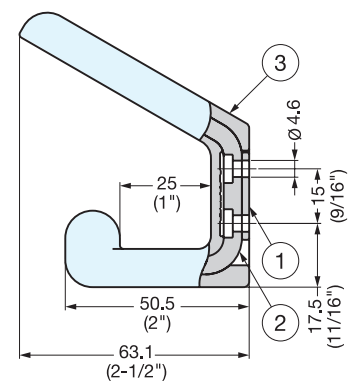

RUBBER HOOK (PASTEL COLOR)

PXB-GR05-111

- Simple and safe design.
- Base made of stainless steel provides high strength and durability.
- Available in a wide range of colors.

Item No.	Color	Load Capacity kg (lbs)	Weight (g)	Box (pcs)	Carton (pcs)
PXB-GR05-111-LRD	Red	10 (22 lbs)	48	10	100
PXB-GR05-111-LYE	Yellow				
PXB-GR05-111-LGN	Green				
PXB-GR05-111-LBU	Blue				
PXB-GR05-111-WT	White				
PXB-GR05-111-BL	Black				

No.	Part Name	Material	Finish
①	Base Plate	304 Stainless Steel	Plain
②	Base		
③	Cover	Silicone Rubber	-

RUBBER HOOK (HAT & COAT HOOK)

PXB-GR05-211

- Simple and safe design.
- Base made of stainless steel provides high strength and durability.
- Available in a wide range of colors.

Item No.	Color	Load Capacity kg (lbs)	Weight (g)	Box (pcs)	Carton (pcs)
PXB-GR05-211-RD	Red	10 (22 lbs)	66	10	100
PXB-GR05-211-YE	Yellow				
PXB-GR05-211-GN	Green				
PXB-GR05-211-BU	Blue				
PXB-GR05-211-WT	White				
PXB-GR05-211-BL	Black				

No.	Part Name	Material	Finish
①	Base Plate	304 Stainless Steel	Plain
②	Base		
③	Cover	Silicone Rubber	-