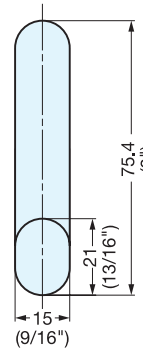

RUBBER HOOK (PASTEL COLOR)

PXB-GR05-111

- Simple and safe design.
- Base made of stainless steel provides high strength and durability.
- Available in a wide range of colors.

Item No.	Color	Load Capacity kg (lbs)	Weight (g)	Box (pcs)	Carton (pcs)
PXB-GR05-111-LRD	Red	10 (22 lbs)	48	10	100
PXB-GR05-111-LYE	Yellow				
PXB-GR05-111-LGN	Green				
PXB-GR05-111-LBU	Blue				
PXB-GR05-111-WT	White				
PXB-GR05-111-BL	Black				

No.	Part Name	Material	Finish
①	Base Plate	304 Stainless Steel	Plain
②	Base		
③	Cover	Silicone Rubber	-

RUBBER HOOK (HAT & COAT HOOK)

PXB-GR05-211

- Simple and safe design.
- Base made of stainless steel provides high strength and durability.
- Available in a wide range of colors.

Item No.	Color	Load Capacity kg (lbs)	Weight (g)	Box (pcs)	Carton (pcs)
PXB-GR05-211-RD	Red	10 (22 lbs)	66	10	100
PXB-GR05-211-YE	Yellow				
PXB-GR05-211-GN	Green				
PXB-GR05-211-BU	Blue				
PXB-GR05-211-WT	White				
PXB-GR05-211-BL	Black				

No.	Part Name	Material	Finish
①	Base Plate	304 Stainless Steel	Plain
②	Base		
③	Cover	Silicone Rubber	-