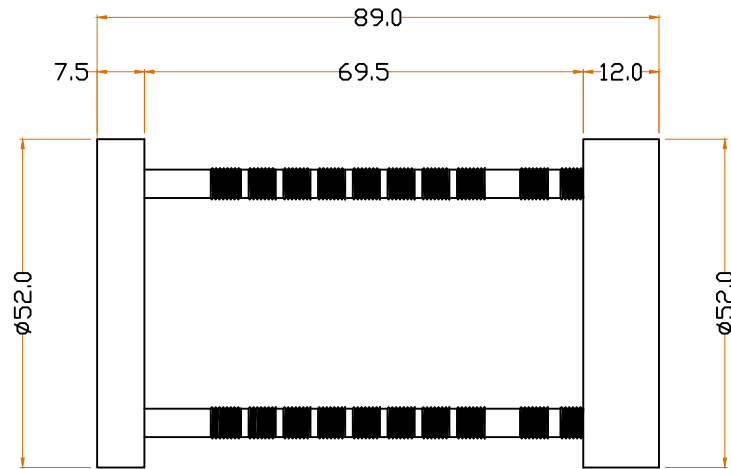

JOLIE®
A timeless touch.

ASSEMBLY VIEW

MATERIAL	FINISH	SCALE	DESCRIPTION
BRASS	GA ,AB OS ,BK	NTS	Security Rose Round Dia 52mm
PROJN.	UNIT	DATE	ITEM CODE
	MM	23.01.23	J-7031