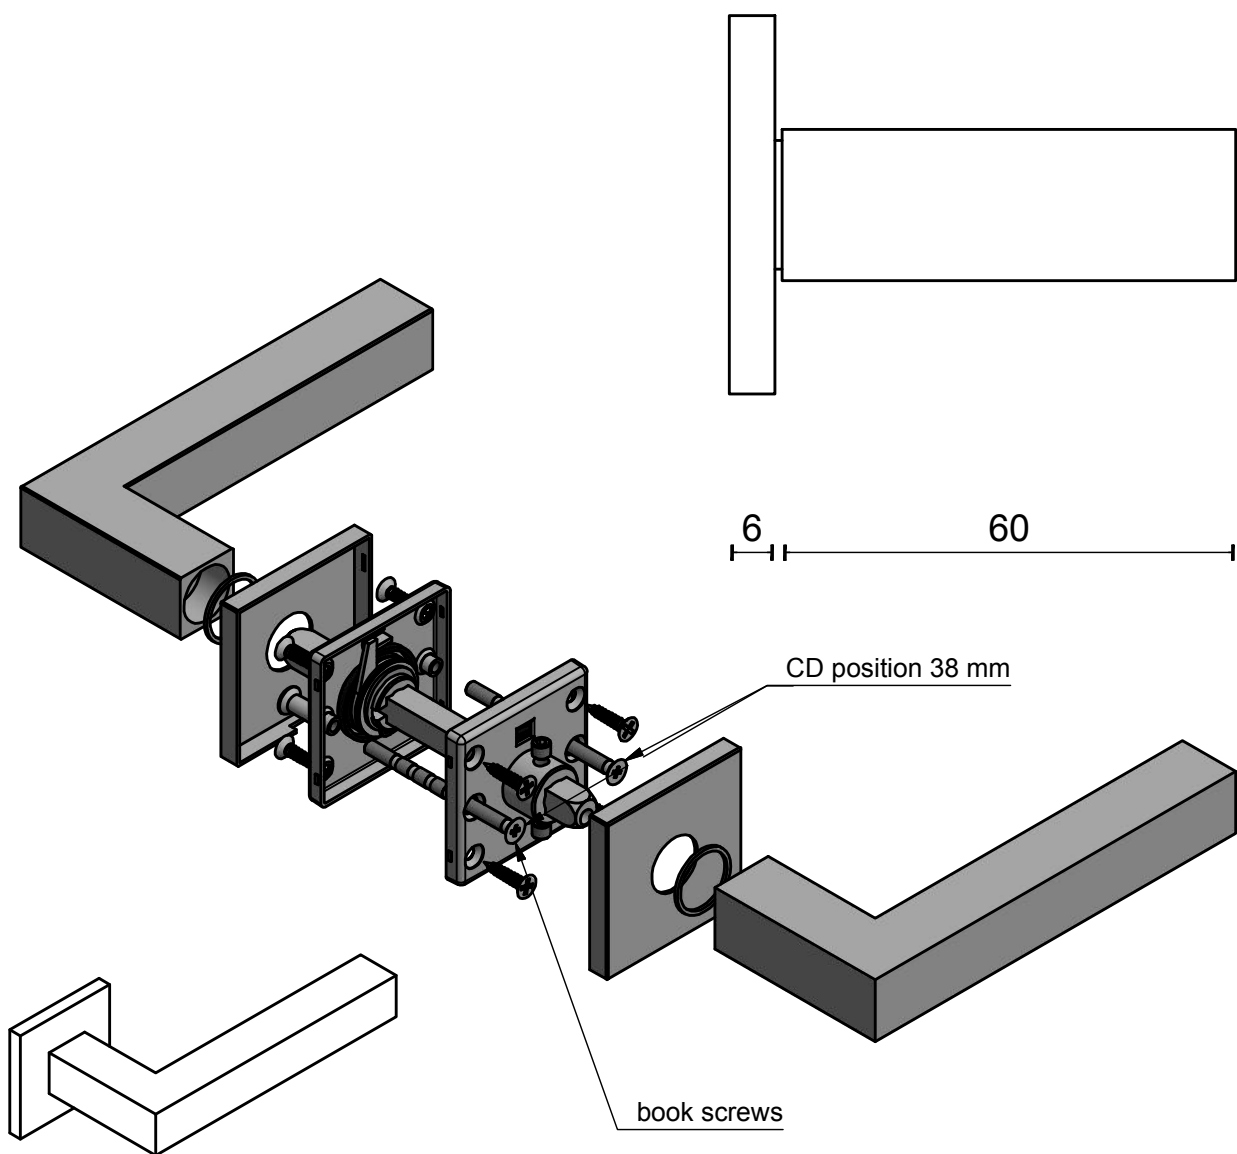

LSQI-G

sprung lever handle on rose
stainless steel

FORMANI®		Part number:	
		Description: LSQI-G	
Doc no.: 2501D021 LSQI-G V03.dwg	Drawn by: Christian Brimbois	Creation date: 2-8-2018	Format: A3
FORMANI HOLLAND B.V. EUROPALAAN 12 6199 AB MAASTRICHT-AIRPORT NL T +31 (0)43 308 90 00 INFO@FORMANI.COM FORMANI.COM			