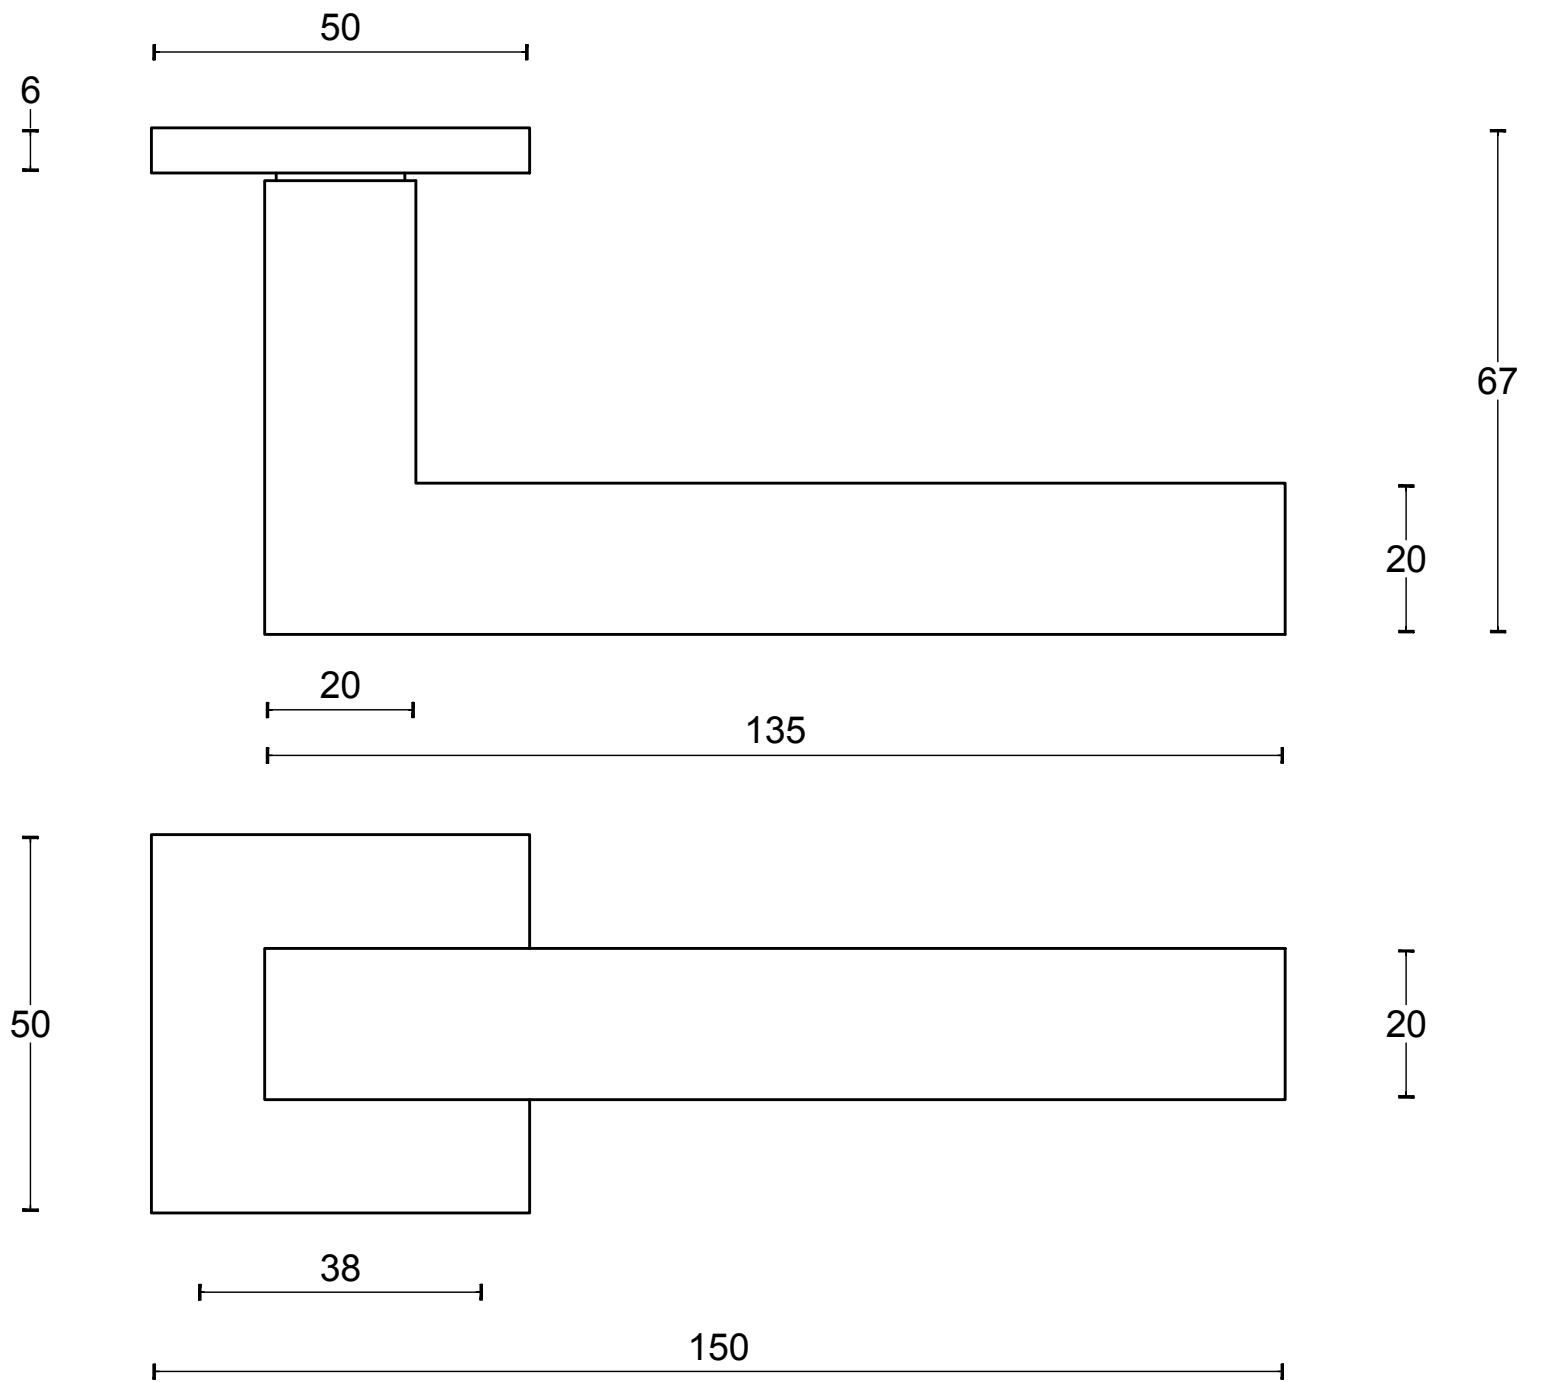

LSQI-G

sprung lever handle on rose
stainless steel

FORMANI®		Part number:	
		Description: LSQI-G	
Doc no.: 2501D021 LSQI-G V03.dwg	Drawn by: Christian Brimbois	Creation date: 2-8-2018	Format: A3
FORMANI HOLLAND B.V. EUROPALAAN 12 6199 AB MAASTRICHT-AIRPORT NL T +31 (0)43 308 90 00 INFO@FORMANI.COM FORMANI.COM			