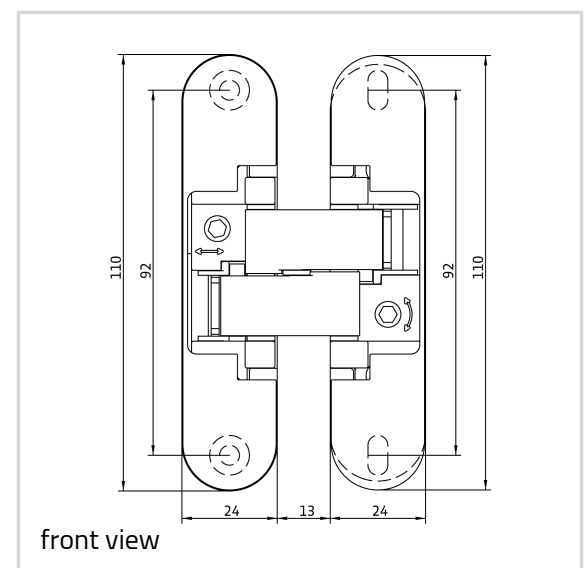

Technical details

Attributes	Value
Load capacity	60,0 kg
Overall length	110,0 mm
Width (door part)	24,0 mm
Width (frame part)	24,0 mm
Cutter diameter	16,0 mm
Collar ring diameter	27,0 mm
Opening angle	180°

Note

The load capacity mentioned above refers to the use of 2 hinges

Quality marks

Certification IFT

Certification UL

Certification CE

ANSELMi - AN 160 3D

per door leaf (900 x 2100 mm).

Suggested screws:

Frame side: Countersunk head screw DIN 7505 A, Diameter 4,5 mm

Door side: Pan head screw DIN 7505 B, Diameter 4,5 mm

Alternatively, the routing can be carried out with a cutter diameter of 14,0 mm and a collar ring diameter of 25,0 mm.