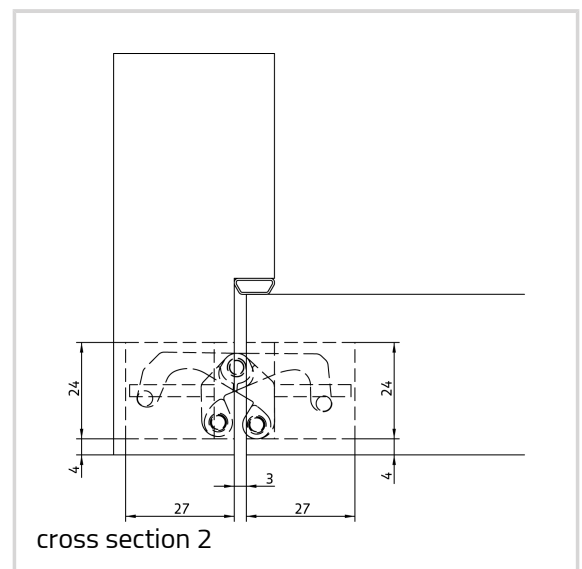

ANSELMi - AN 160 3D

per door leaf (900 x 2100 mm).

Suggested screws:

Frame side: Countersunk head screw DIN 7505 A, Diameter 4,5 mm

Door side: Pan head screw DIN 7505 B, Diameter 4,5 mm

Alternatively, the routing can be carried out with a cutter diameter of 14,0 mm and a collar ring diameter of 25,0 mm.

Combinations

AN 107 3D C40
AN 107 3D C60
AN 108 3D SC45
AN 140 3D FZ

Item

Finish(es) OF-NR. VPE DIN EAN	Rustic Umber (AN 012) AN 012 pack of 2 DIN right and left hand 8054608707733
Finish(es) OF-NR. VPE DIN EAN	Satin Chrome (AN 014) AN 014 pack of 2 DIN right and left hand 8054608701793
Finish(es) OF-NR. VPE DIN EAN	Light Bronze (AN 016) AN 016 pack of 2 DIN right and left hand 8054608707764
Finish(es) OF-NR. VPE DIN EAN	Black (AN 018) AN 018 pack of 2 DIN right and left hand 8054608701403
Finish(es)	Antique Bronze (AN 035)