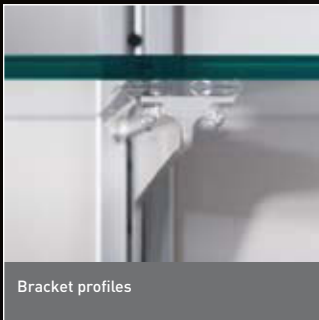

vitris shelving bracket system

Shelving bracket system for glass and wooden shelves

Slot bar / mirror slot bar

Spacing for screw holes 100 mm / \varnothing 3,5 mm

Slot bar / mirror slot bar

Image	Designation	Article number	Specification
	Slot bar	640 010.5000.110	AL E 6 / EV 1 natural
	25 mm hole spacing with countersunk screw holes Quantity: 20 metres		.130 AL E 6 / EV 3 gold

	Mirror slot bar	640 030.5000.110	AL E 6 / EV 1 natural
	25 mm hole spacing with countersunk screw holes Quantity: 10 metres		.130 AL E 6 / EV 3 gold

Slot bar shelving bracket system / suction cup

Slot bar shelving bracket system / suction cup