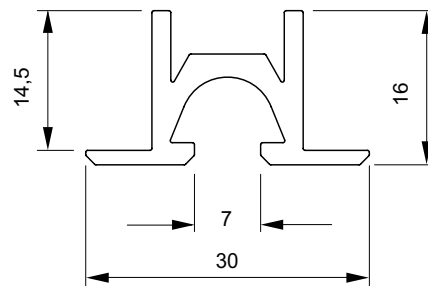

vitris shelving bracket system

Shelving bracket system for glass and wooden shelves

Slot bar / mirror slot bar

Spacing for screw holes 100 mm / \varnothing 3,5 mm

Slot bar / mirror slot bar

Image	Designation	Article number	Specification
	Slot bar	640 010.5000.110	AL E 6 / EV 1 natural
	25 mm hole spacing with countersunk screw holes Quantity: 20 metres		.130 AL E 6 / EV 3 gold

	Mirror slot bar	640 030.5000.110	AL E 6 / EV 1 natural
	25 mm hole spacing with countersunk screw holes Quantity: 10 metres		.130 AL E 6 / EV 3 gold

Slot bar shelving bracket system / suction cup

Slot bar shelving bracket system / suction cup

	Designation	Article number	Specification	
	Slot bar shelving bracket system for glass or wood base Quantity: 10			
	150 mm projection	640 050.0150.110 .130	AL E 6 / EV 1 natural AL E 6 / EV 3 gold	
	200 mm projection	640 050.0200.110 .130	AL E 6 / EV 1 natural AL E 6 / EV 3 gold	
	250 mm projection	640 050.0250.110 .130	AL E 6 / EV 1 natural AL E 6 / EV 3 gold	
	300 mm projection	640 050.0300.110 .130	AL E 6 / EV 1 natural AL E 6 / EV 3 gold	
	350 mm projection	640 050.0350.110 .130	AL E 6 / EV 1 natural AL E 6 / EV 3 gold	
	400 mm projection	640 050.0400.110 .130	AL E 6 / EV 1 natural AL E 6 / EV 3 gold	
		Plastic suction cup for glass shelves Quantity: 500	640 090.0000.305	Plastic transparent

Dividing wall supports

Dividing wall supports

	Designation	Article number	Specification
	<p>Dividing wall end support up to 8 mm glass thickness Profile width 24 mm 500 mm high</p>	<p>670 010.0500.110</p>	<p>AL E 6 / EV 1 natural</p>
	<p>Dividing wall central support up to 8 mm glass thickness Profile width 24 mm 500 mm high</p>	<p>670 030.0500.110</p>	<p>AL E 6 / EV 1 natural</p>
	<p>Dividing wall corner support up to 8 mm glass thickness Profile width 24 mm 500 mm high</p>	<p>670 050.0500.110</p>	<p>AL E 6 / EV 1 natural</p>