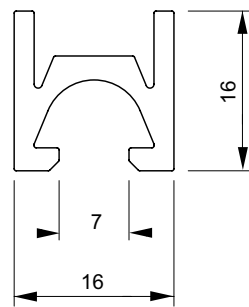

vitris shelving bracket system

Shelving bracket system for glass and wooden shelves

Slot bar / mirror slot bar

Spacing for screw holes 100 mm / \varnothing 3,5 mm

Slot bar / mirror slot bar

Image	Designation	Article number	Specification
	Slot bar	640 010.5000.110	AL E 6 / EV 1 natural
	25 mm hole spacing with countersunk screw holes Quantity: 20 metres		.130 AL E 6 / EV 3 gold

	Mirror slot bar	640 030.5000.110	AL E 6 / EV 1 natural
	25 mm hole spacing with countersunk screw holes Quantity: 10 metres		.130 AL E 6 / EV 3 gold

Slot bar shelving bracket system / suction cup

Slot bar shelving bracket system / suction cup

	Designation	Article number	Specification	
	Slot bar shelving bracket system for glass or wood base Quantity: 10			
	150 mm projection	640 050.0150.110 .130	AL E 6 / EV 1 natural AL E 6 / EV 3 gold	
	200 mm projection	640 050.0200.110 .130	AL E 6 / EV 1 natural AL E 6 / EV 3 gold	
	250 mm projection	640 050.0250.110 .130	AL E 6 / EV 1 natural AL E 6 / EV 3 gold	
	300 mm projection	640 050.0300.110 .130	AL E 6 / EV 1 natural AL E 6 / EV 3 gold	
	350 mm projection	640 050.0350.110 .130	AL E 6 / EV 1 natural AL E 6 / EV 3 gold	
	400 mm projection	640 050.0400.110 .130	AL E 6 / EV 1 natural AL E 6 / EV 3 gold	
		Plastic suction cup for glass shelves Quantity: 500	640 090.0000.305	Plastic transparent

Dividing wall supports

Dividing wall supports

	Designation	Article number	Specification
	<p>Dividing wall end support up to 8 mm glass thickness Profile width 24 mm 500 mm high</p>	<p>670 010.0500.110</p>	<p>AL E 6 / EV 1 natural</p>
	<p>Dividing wall central support up to 8 mm glass thickness Profile width 24 mm 500 mm high</p>	<p>670 030.0500.110</p>	<p>AL E 6 / EV 1 natural</p>
	<p>Dividing wall corner support up to 8 mm glass thickness Profile width 24 mm 500 mm high</p>	<p>670 050.0500.110</p>	<p>AL E 6 / EV 1 natural</p>