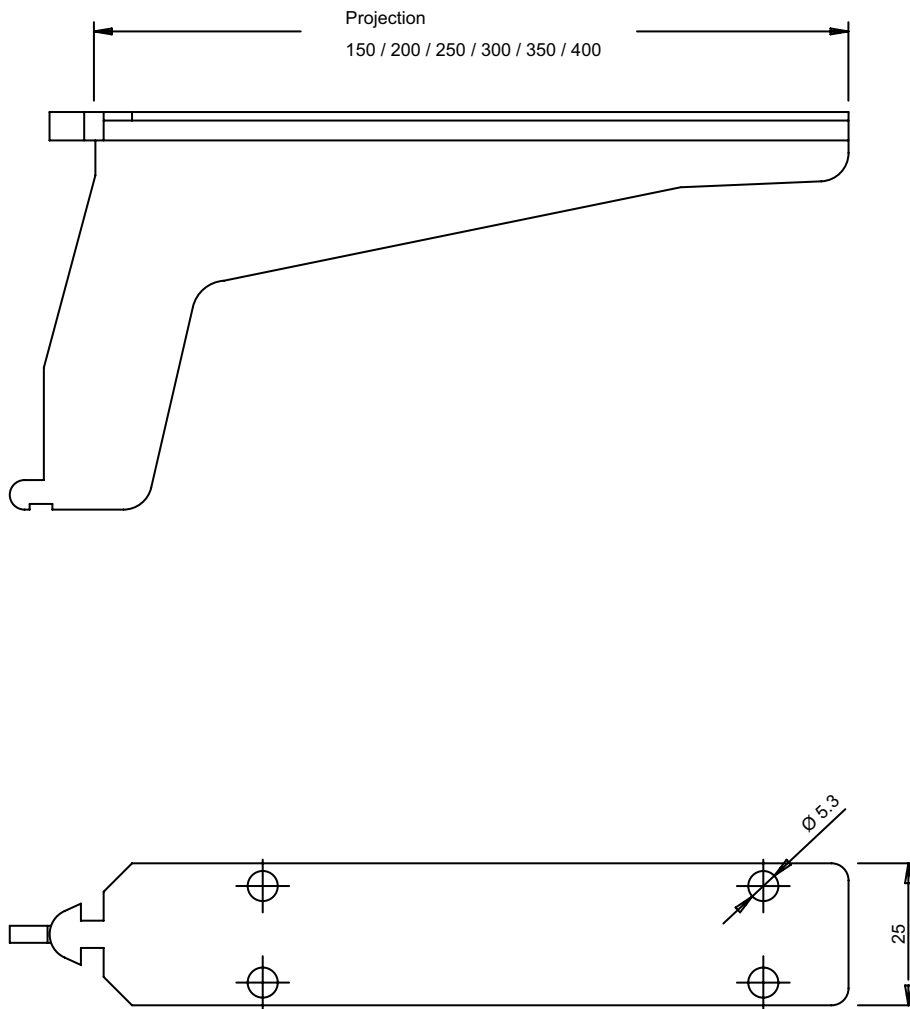

vitris shelving bracket system

Shelving bracket system for glass and wooden shelves

Slot bar / mirror slot bar

Spacing for screw holes 100 mm / \varnothing 3,5 mm

Slot bar / mirror slot bar

Image	Designation	Article number	Specification
	Slot bar	640 010.5000.110	AL E 6 / EV 1 natural
	25 mm hole spacing with countersunk screw holes Quantity: 20 metres		.130 AL E 6 / EV 3 gold

	Mirror slot bar	640 030.5000.110	AL E 6 / EV 1 natural
	25 mm hole spacing with countersunk screw holes Quantity: 10 metres		.130 AL E 6 / EV 3 gold

Slot bar shelving bracket system / suction cup

Slot bar shelving bracket system / suction cup

	Designation	Article number	Specification	
	Slot bar shelving bracket system for glass or wood base Quantity: 10			
	150 mm projection	640 050.0150.110 .130	AL E 6 / EV 1 natural AL E 6 / EV 3 gold	
	200 mm projection	640 050.0200.110 .130	AL E 6 / EV 1 natural AL E 6 / EV 3 gold	
	250 mm projection	640 050.0250.110 .130	AL E 6 / EV 1 natural AL E 6 / EV 3 gold	
	300 mm projection	640 050.0300.110 .130	AL E 6 / EV 1 natural AL E 6 / EV 3 gold	
	350 mm projection	640 050.0350.110 .130	AL E 6 / EV 1 natural AL E 6 / EV 3 gold	
	400 mm projection	640 050.0400.110 .130	AL E 6 / EV 1 natural AL E 6 / EV 3 gold	
		Plastic suction cup for glass shelves Quantity: 500	640 090.0000.305	Plastic transparent

Dividing wall supports

Dividing wall supports

	Designation	Article number	Specification
	<p>Dividing wall end support up to 8 mm glass thickness Profile width 24 mm 500 mm high</p>	<p>670 010.0500.110</p>	<p>AL E 6 / EV 1 natural</p>
	<p>Dividing wall central support up to 8 mm glass thickness Profile width 24 mm 500 mm high</p>	<p>670 030.0500.110</p>	<p>AL E 6 / EV 1 natural</p>
	<p>Dividing wall corner support up to 8 mm glass thickness Profile width 24 mm 500 mm high</p>	<p>670 050.0500.110</p>	<p>AL E 6 / EV 1 natural</p>