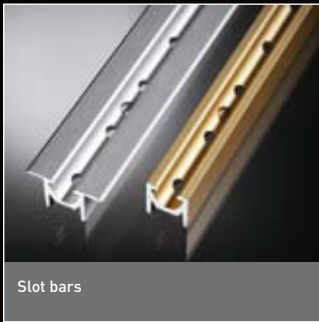

vitris shelving bracket system

Shelving bracket system for glass and wooden shelves

Slot bar / mirror slot bar

Spacing for screw holes 100 mm / \varnothing 3,5 mm

Slot bar / mirror slot bar

Image	Designation	Article number	Specification
	Slot bar	640 010.5000.110	AL E 6 / EV 1 natural
	25 mm hole spacing with countersunk screw holes Quantity: 20 metres		.130 AL E 6 / EV 3 gold

	Mirror slot bar	640 030.5000.110	AL E 6 / EV 1 natural
	25 mm hole spacing with countersunk screw holes Quantity: 10 metres		.130 AL E 6 / EV 3 gold

Slot bar shelving bracket system / suction cup

Slot bar shelving bracket system / suction cup

	Designation	Article number	Specification	
	Slot bar shelving bracket system for glass or wood base Quantity: 10			
	150 mm projection	640 050.0150.110 .130	AL E 6 / EV 1 natural AL E 6 / EV 3 gold	
	200 mm projection	640 050.0200.110 .130	AL E 6 / EV 1 natural AL E 6 / EV 3 gold	
	250 mm projection	640 050.0250.110 .130	AL E 6 / EV 1 natural AL E 6 / EV 3 gold	
	300 mm projection	640 050.0300.110 .130	AL E 6 / EV 1 natural AL E 6 / EV 3 gold	
	350 mm projection	640 050.0350.110 .130	AL E 6 / EV 1 natural AL E 6 / EV 3 gold	
	400 mm projection	640 050.0400.110 .130	AL E 6 / EV 1 natural AL E 6 / EV 3 gold	
		Plastic suction cup for glass shelves Quantity: 500	640 090.0000.305	Plastic transparent

Dividing wall supports

Dividing wall supports

	Designation	Article number	Specification
	<p>Dividing wall end support up to 8 mm glass thickness Profile width 24 mm 500 mm high</p>	<p>670 010.0500.110</p>	<p>AL E 6 / EV 1 natural</p>
	<p>Dividing wall central support up to 8 mm glass thickness Profile width 24 mm 500 mm high</p>	<p>670 030.0500.110</p>	<p>AL E 6 / EV 1 natural</p>
	<p>Dividing wall corner support up to 8 mm glass thickness Profile width 24 mm 500 mm high</p>	<p>670 050.0500.110</p>	<p>AL E 6 / EV 1 natural</p>