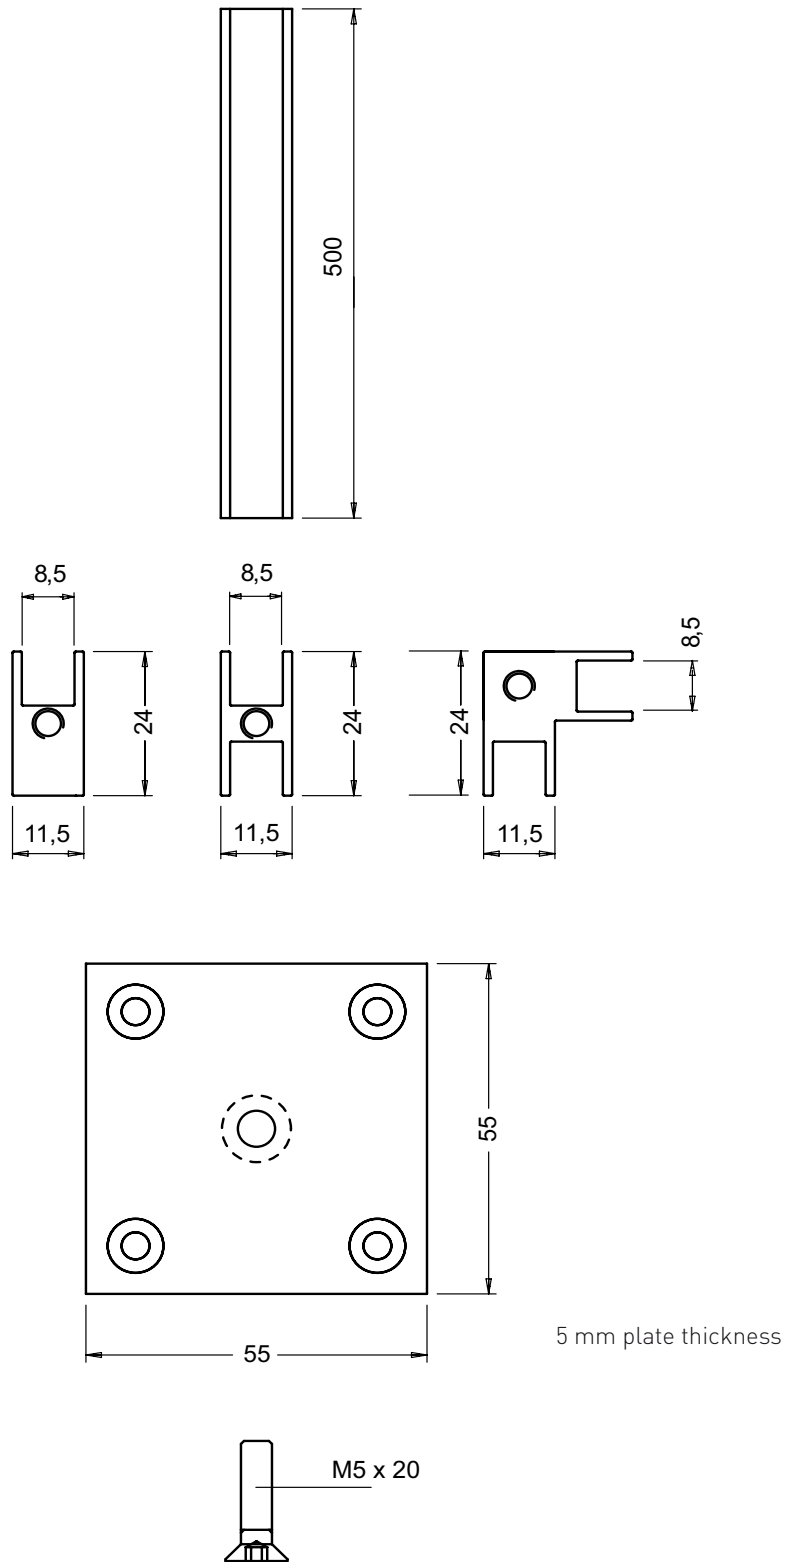

vitris shelving bracket system

Shelving bracket system for glass and wooden shelves

Slot bar / mirror slot bar

Spacing for screw holes 100 mm / \varnothing 3,5 mm

Slot bar / mirror slot bar

Image	Designation	Article number	Specification
	Slot bar	640 010.5000.110	AL E 6 / EV 1 natural
	25 mm hole spacing with countersunk screw holes Quantity: 20 metres		.130 AL E 6 / EV 3 gold

	Mirror slot bar	640 030.5000.110	AL E 6 / EV 1 natural
	25 mm hole spacing with countersunk screw holes Quantity: 10 metres		.130 AL E 6 / EV 3 gold

Slot bar shelving bracket system / suction cup

Slot bar shelving bracket system / suction cup

	Designation	Article number	Specification	
	Slot bar shelving bracket system for glass or wood base Quantity: 10			
	150 mm projection	640 050.0150.110 .130	AL E 6 / EV 1 natural AL E 6 / EV 3 gold	
	200 mm projection	640 050.0200.110 .130	AL E 6 / EV 1 natural AL E 6 / EV 3 gold	
	250 mm projection	640 050.0250.110 .130	AL E 6 / EV 1 natural AL E 6 / EV 3 gold	
	300 mm projection	640 050.0300.110 .130	AL E 6 / EV 1 natural AL E 6 / EV 3 gold	
	350 mm projection	640 050.0350.110 .130	AL E 6 / EV 1 natural AL E 6 / EV 3 gold	
	400 mm projection	640 050.0400.110 .130	AL E 6 / EV 1 natural AL E 6 / EV 3 gold	
		Plastic suction cup for glass shelves Quantity: 500	640 090.0000.305	Plastic transparent

Dividing wall supports

Dividing wall supports

	Designation	Article number	Specification
	<p>Dividing wall end support up to 8 mm glass thickness Profile width 24 mm 500 mm high</p>	<p>670 010.0500.110</p>	<p>AL E 6 / EV 1 natural</p>
	<p>Dividing wall central support up to 8 mm glass thickness Profile width 24 mm 500 mm high</p>	<p>670 030.0500.110</p>	<p>AL E 6 / EV 1 natural</p>
	<p>Dividing wall corner support up to 8 mm glass thickness Profile width 24 mm 500 mm high</p>	<p>670 050.0500.110</p>	<p>AL E 6 / EV 1 natural</p>