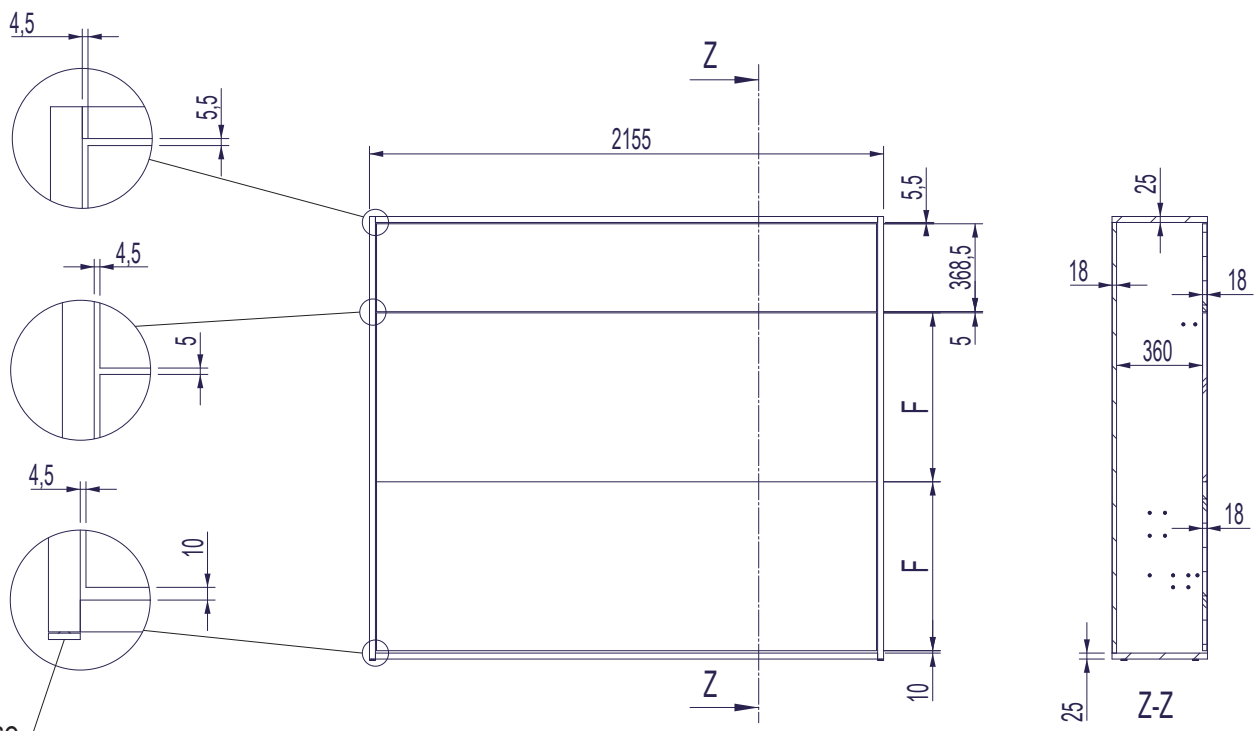

Datasheet for hideaway bed Aladino double.

N°4 adjustable base
for flatten.