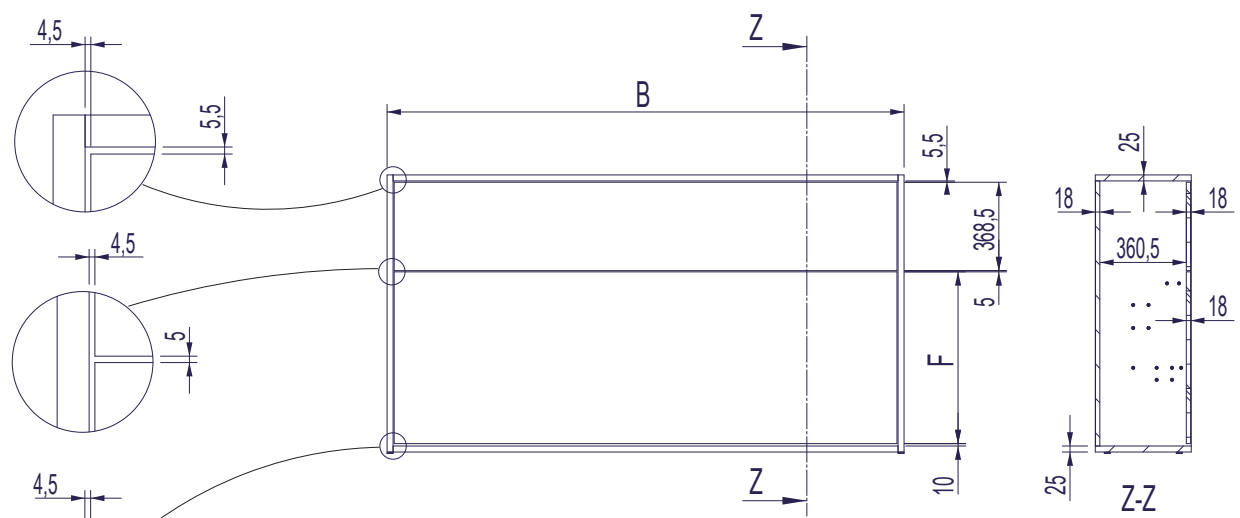

Datasheet for hideaway bed Aladino single.

N°4 adjustable base for flatten.