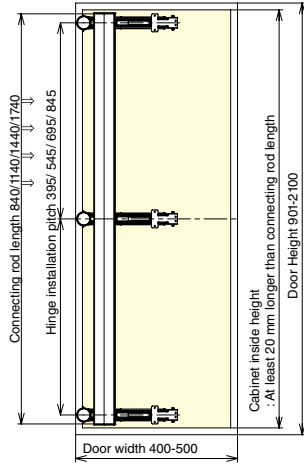

Hinge Installation Pitch and Other Dimensions

LIN-X450

Door Preparation

Cabinet Preparation

2 Hinges per door
 (① LIN-X450ACD : 2 pcs)

3 Hinges per door
 (① LIN-X450ACD : 3 pcs)

4 Hinges per door
 (① LIN-X450ACD : 3 pcs)
 (② LIN-X450A : 1 pc)
 *Please install the ② to the second place from the bottom.

5 Hinges per door
 (① LIN-X450ACD : 3 pcs)
 (② LIN-X450A : 2 pcs)
 *Please install the ② to the 2nd and 3rd place from the bottom.

WARDROBE & CABINET DOOR HARDWARE

Hinge Installation Pitch and Other Dimensions