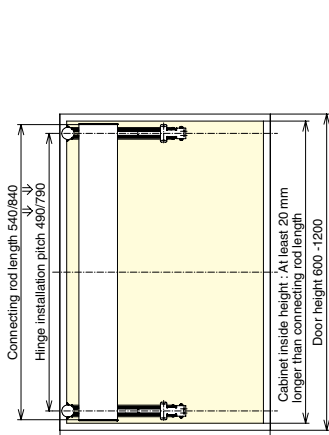

Hinge Installation Pitch and Other Dimensions

LIN-X450

Door Preparation

Cabinet Preparation

2 Hinges per door
 (① LIN-X450ACD : 2 pcs)

3 Hinges per door
 (① LIN-X450ACD : 3 pcs)

4 Hinges per door
 (① LIN-X450ACD : 3 pcs)
 (② LIN-X450A : 1 pc)
 *Please install the ② to the second place from the bottom.

5 Hinges per door
 (① LIN-X450ACD : 3 pcs)
 (② LIN-X450A : 2 pcs)
 *Please install the ② to the 2nd and 3rd place from the bottom.

WARDROBE & CABINET DOOR HARDWARE

Hinge Installation Pitch and Other Dimensions

LIN-X600

Door Preparation

Cabinet Preparation

2 Hinges per door
 (① LIN-X600 ACD : 2 pcs)

3 Hinges per door
 (① LIN-X600 ACD : 3 pcs)

4 Hinges per door
 (① LIN-X600 ACD : 3 pcs)
 (② LIN-X600 A : 1 pc)
 *Please install the ② to the 2nd place from the bottom.