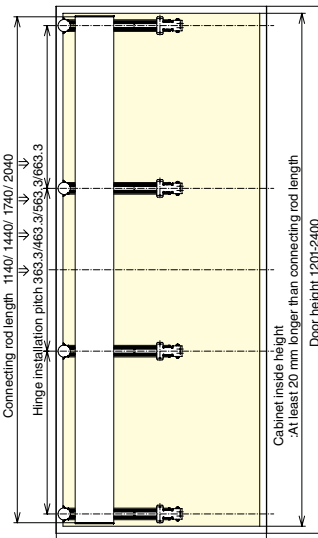

Hinge Installation Pitch and Other Dimensions

LIN-X450

Door Preparation

Cabinet Preparation

2 Hinges per door
 (① LIN-X450ACD : 2 pcs)

3 Hinges per door
 (① LIN-X450ACD : 3 pcs)

4 Hinges per door
 (① LIN-X450ACD : 3 pcs)
 (② LIN-X450A : 1 pc)
 *Please install the ② to the second place from the bottom.

5 Hinges per door
 (① LIN-X450ACD : 3 pcs)
 (② LIN-X450A : 2 pcs)
 *Please install the ② to the 2nd and 3rd place from the bottom.

WARDROBE & CABINET DOOR HARDWARE

Hinge Installation Pitch and Other Dimensions

LIN-X600

Door Preparation

Cabinet Preparation

2 Hinges per door
 (① LIN-X600 ACD : 2 pcs)

3 Hinges per door
 (① LIN-X600 ACD : 3 pcs)

4 Hinges per door
 (① LIN-X600 ACD : 3 pcs)
 (② LIN-X600 A : 1 pc)
 *Please install the ② to the 2nd place from the bottom.

5 Hinges per door
 (① LIN-X600 ACD : 3 pcs)
 (② LIN-X600 A : 2 pcs)
 * Please install the ② to the 2nd and 3rd place from the bottom.

MONOFLAT LIN-X HINGE