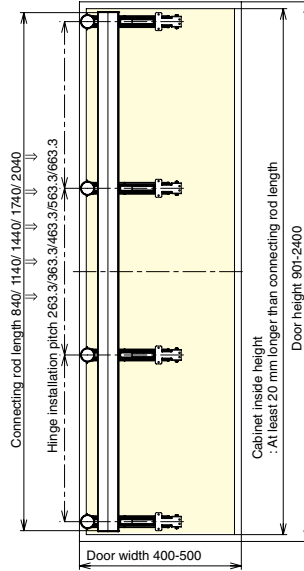

Hinge Installation Pitch and Other Dimensions

LIN-X450

Door Preparation

Cabinet Preparation

2 Hinges per door
 (① LIN-X450ACD : 2 pcs)

3 Hinges per door
 (① LIN-X450ACD : 3 pcs)

4 Hinges per door
 (① LIN-X450ACD : 3 pcs)
 (② LIN-X450A : 1 pc)
 *Please install the ② to the second place from the bottom.

5 Hinges per door
 (① LIN-X450ACD : 3 pcs)
 (② LIN-X450A : 2 pcs)
 *Please install the ② to the 2nd and 3rd place from the bottom.

WARDROBE & CABINET DOOR HARDWARE

Hinge Installation Pitch and Other Dimensions