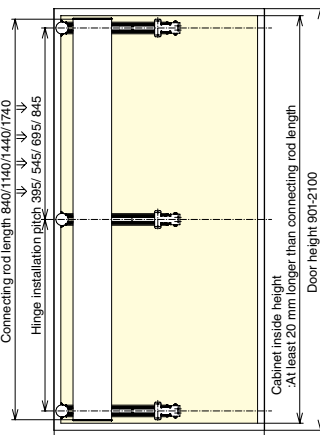

Hinge Installation Pitch and Other Dimensions

LIN-X450

Door Preparation

Cabinet Preparation

2 Hinges per door
 (① LIN-X450ACD : 2 pcs)

3 Hinges per door
 (① LIN-X450ACD : 3 pcs)

4 Hinges per door
 (① LIN-X450ACD : 3 pcs)
 (② LIN-X450A : 1 pc)
 *Please install the ② to the second place from the bottom.

5 Hinges per door
 (① LIN-X450ACD : 3 pcs)
 (② LIN-X450A : 2 pcs)
 *Please install the ② to the 2nd and 3rd place from the bottom.

WARDROBE & CABINET DOOR HARDWARE

Hinge Installation Pitch and Other Dimensions

LIN-X600

Door Preparation

Cabinet Preparation

2 Hinges per door
 (① LIN-X600 ACD : 2 pcs)

3 Hinges per door
 (① LIN-X600 ACD : 3 pcs)

4 Hinges per door
 (① LIN-X600 ACD : 3 pcs)
 (② LIN-X600 A : 1 pc)
 *Please install the ② to the 2nd place from the bottom.