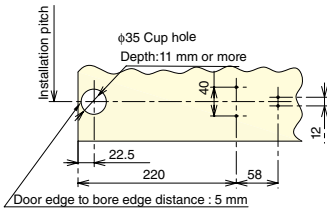

Hinge Installation Pitch and Other Dimensions

LIN-X450

Door Preparation

Cabinet Preparation

2 Hinges per door
 (① LIN-X450ACD : 2 pcs)

3 Hinges per door
 (① LIN-X450ACD : 3 pcs)

4 Hinges per door
 (① LIN-X450ACD : 3 pcs)
 (② LIN-X450A : 1 pc)
 *Please install the ② to the second place from the bottom.