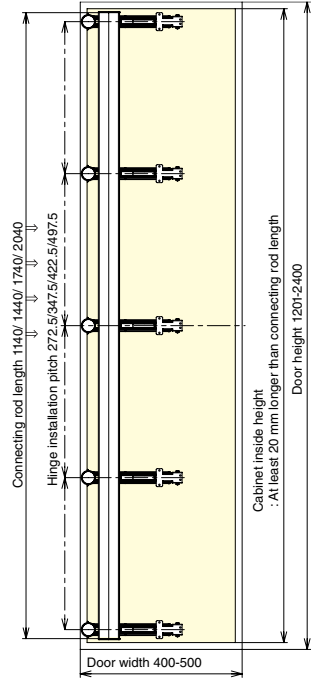

Hinge Installation Pitch and Other Dimensions

LIN-X450

Door Preparation

Cabinet Preparation

2 Hinges per door
 (① LIN-X450ACD : 2 pcs)

3 Hinges per door
 (① LIN-X450ACD : 3 pcs)

4 Hinges per door
 (① LIN-X450ACD : 3 pcs)
 (② LIN-X450A : 1 pc)
 *Please install the ② to the second place from the bottom.

5 Hinges per door
 (① LIN-X450ACD : 3 pcs)
 (② LIN-X450A : 2 pcs)
 *Please install the ② to the 2nd and 3rd place from the bottom.

WARDROBE & CABINET DOOR HARDWARE

Hinge Installation Pitch and Other Dimensions

LIN-X600

Door Preparation

Cabinet Preparation

2 Hinges per door
 (① LIN-X600 ACD : 2 pcs)

3 Hinges per door
 (① LIN-X600 ACD : 3 pcs)

4 Hinges per door
 (① LIN-X600 ACD : 3 pcs)
 (② LIN-X600 A : 1 pc)
 *Please install the ② to the 2nd place from the bottom.