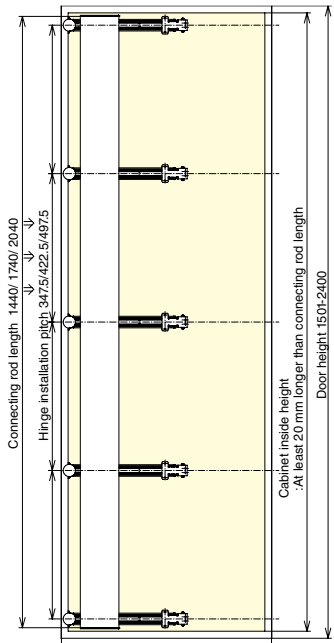

Hinge Installation Pitch and Other Dimensions

LIN-X450

Door Preparation

Cabinet Preparation

2 Hinges per door
 (① LIN-X450ACD : 2 pcs)

3 Hinges per door
 (① LIN-X450ACD : 3 pcs)

4 Hinges per door
 (① LIN-X450ACD : 3 pcs)
 (② LIN-X450A : 1 pc)
 *Please install the ② to the second place from the bottom.

5 Hinges per door
 (① LIN-X450ACD : 3 pcs)
 (② LIN-X450A : 2 pcs)
 *Please install the ② to the 2nd and 3rd place from the bottom.

WARDROBE & CABINET DOOR HARDWARE

Hinge Installation Pitch and Other Dimensions

LIN-X600

Door Preparation

Cabinet Preparation

2 Hinges per door
 (① LIN-X600 ACD : 2 pcs)

3 Hinges per door
 (① LIN-X600 ACD : 3 pcs)

4 Hinges per door
 (① LIN-X600 ACD : 3 pcs)
 (② LIN-X600 A : 1 pc)
 *Please install the ② to the 2nd place from the bottom.

5 Hinges per door
 (① LIN-X600 ACD : 3 pcs)
 (② LIN-X600 A : 2 pcs)
 * Please install the ② to the 2nd and 3rd place from the bottom.

MONOFLAT LIN-X HINGE