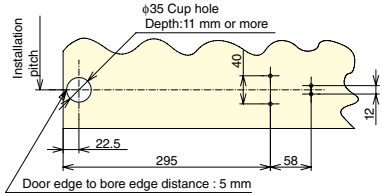

Hinge Installation Pitch and Other Dimensions

LIN-X600

Door Preparation

Cabinet Preparation

2 Hinges per door
(① LIN-X600 ACD : 2 pcs)