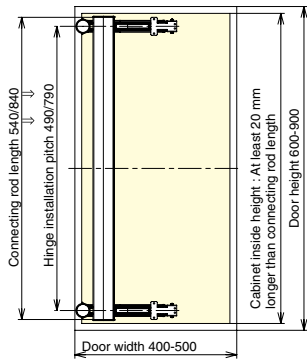

Hinge Installation Pitch and Other Dimensions

LIN-X450

Door Preparation

Cabinet Preparation

2 Hinges per door
 (① LIN-X450ACD : 2 pcs)

3 Hinges per door
 (① LIN-X450ACD : 3 pcs)

4 Hinges per door
 (① LIN-X450ACD : 3 pcs)
 (② LIN-X450A : 1 pc)
 *Please install the ② to the second place from the bottom.

5 Hinges per door
 (① LIN-X450ACD : 3 pcs)
 (② LIN-X450A : 2 pcs)
 *Please install the ② to the 2nd and 3rd place from the bottom.

WARDROBE & CABINET DOOR HARDWARE

Hinge Installation Pitch and Other Dimensions