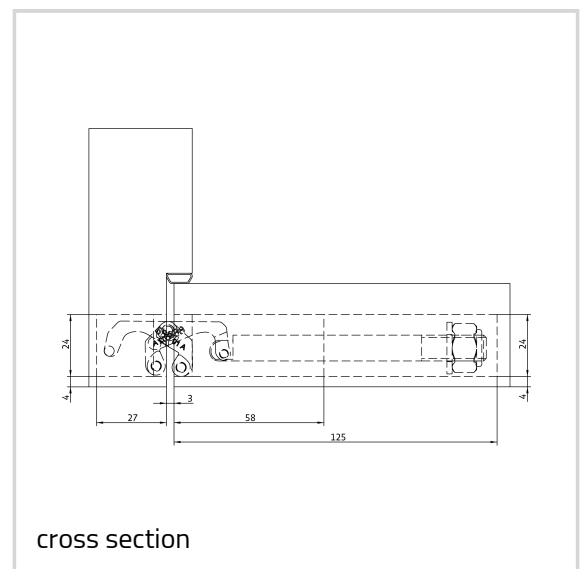

AN 107 3D C60

with integrated closing function for residential doors up to 60 kg

Product features

- self closing hinge system
- closing power from 40 kg up to 60 kg
- completely concealed hinge system
- for timber and aluminium frames
- for unrebated residential doors
- adjustable closing power when door is installed
- material zamak / steel

Technical details

Attributes	Value
Overall length	110,0 mm
Width (door part)	24,0 mm
Width (frame part)	24,0 mm
Cutter diameter	16,0 mm
Collar ring diameter	27,0 mm
Opening angle	180°

Note

The closing power mentioned above refers to the use of one self

ANSELMI - AN 107 3D C60

closing hinge per door leaf (900 x 2100 mm).

Finishes shown on the model version AN 160 3D. Deviations possible with this model version.

The self closing hinge has to be used only in combination with the given hinges and has to be installed at half the height of the door leaf, approximately at the same height of the lock (magnetic lock recommended).

The installation on doors subject to specific norms has to be verified by the customer according to the national law.

Alternatively, the routing can be carried out with a cutter diameter of 14,0 mm and a collar ring diameter of 25,0 mm.