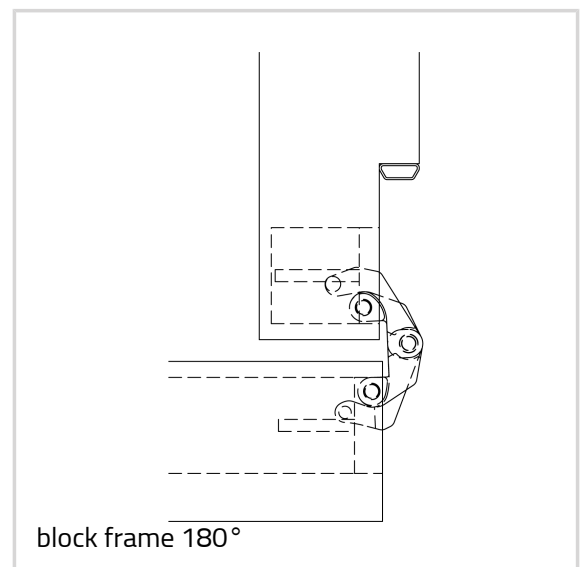

ANSELMI - AN 107 3D C60

closing hinge per door leaf (900 x 2100 mm).

Finishes shown on the model version AN 160 3D. Deviations possible with this model version.

The self closing hinge has to be used only in combination with the given hinges and has to be installed at half the height of the door leaf, approximately at the same height of the lock (magnetic lock recommended).

The installation on doors subject to specific norms has to be verified by the customer according to the national law.

Alternatively, the routing can be carried out with a cutter diameter of 14,0 mm and a collar ring diameter of 25,0 mm.

Combinations

AN 160 3D
AN 180 3D
AN 140 3D FZ

Item

Finish(es)	Satin Chrome (AN 014)
OF-NR.	AN 014
VPE	pack of 1
DIN	DIN right and left hand
EAN	8054608700093
Finish(es)	Black (AN 018)
OF-NR.	AN 018
VPE	pack of 1
DIN	DIN right and left hand
EAN	8054608700116
Finish(es)	Antique Bronze (AN 035)
OF-NR.	AN 035
VPE	pack of 1
DIN	DIN right and left hand
EAN	8054608700147
Finish(es)	Aluminium Chrome (AN 036)
OF-NR.	AN 036