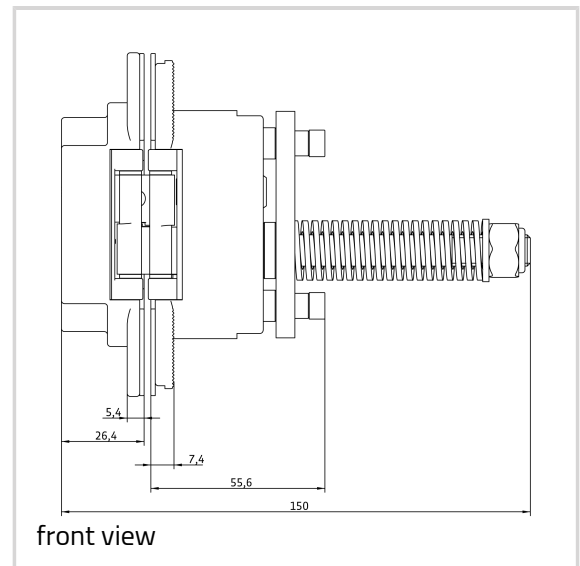

AN 107 3D C60

with integrated closing function for residential doors up to 60 kg

Product features

- self closing hinge system
- closing power from 40 kg up to 60 kg
- completely concealed hinge system
- for timber and aluminium frames
- for unrebated residential doors
- adjustable closing power when door is installed
- material zamak / steel

Technical details

Attributes	Value
Overall length	110,0 mm
Width (door part)	24,0 mm
Width (frame part)	24,0 mm
Cutter diameter	16,0 mm
Collar ring diameter	27,0 mm
Opening angle	180°

Note

The closing power mentioned above refers to the use of one self

ANSELMI - AN 107 3D C60

closing hinge per door leaf (900 x 2100 mm).

Finishes shown on the model version AN 160 3D. Deviations possible with this model version.

The self closing hinge has to be used only in combination with the given hinges and has to be installed at half the height of the door leaf, approximately at the same height of the lock (magnetic lock recommended).

The installation on doors subject to specific norms has to be verified by the customer according to the national law.

Alternatively, the routing can be carried out with a cutter diameter of 14,0 mm and a collar ring diameter of 25,0 mm.