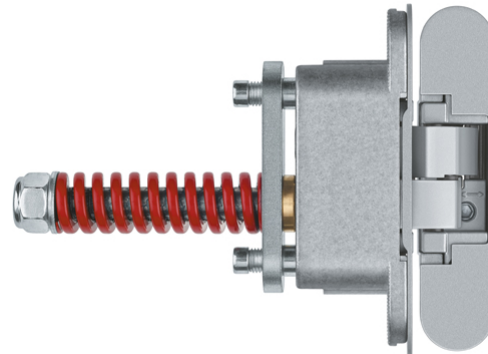

AN 107 3D C60

with integrated closing function for residential doors up to 60 kg

Product features

- self closing hinge system
- closing power from 40 kg up to 60 kg
- completely concealed hinge system
- for timber and aluminium frames
- for unrebated residential doors
- adjustable closing power when door is installed
- material zamak / steel

Technical details

Attributes	Value
Overall length	110,0 mm
Width (door part)	24,0 mm
Width (frame part)	24,0 mm
Cutter diameter	16,0 mm
Collar ring diameter	27,0 mm
Opening angle	180°

Note

The closing power mentioned above refers to the use of one self

ANSELMI - AN 107 3D C60

closing hinge per door leaf (900 x 2100 mm).

Finishes shown on the model version AN 160 3D. Deviations possible with this model version.

The self closing hinge has to be used only in combination with the given hinges and has to be installed at half the height of the door leaf, approximately at the same height of the lock (magnetic lock recommended).

ANSELMI - AN 107 3D C60

VPE	pack of 1
DIN	DIN right and left hand
EAN	8054608700154
Finish(es)	Polished Brass (AN 037)
OF-NR.	AN 037
VPE	pack of 1
DIN	DIN right and left hand
EAN	8054608700161
Finish(es)	Polished Chrome (AN 039)
OF-NR.	AN 039
VPE	pack of 1
DIN	DIN right and left hand
EAN	8054608700178
Finish(es)	Satin Nickel (AN 044)
OF-NR.	AN 044
VPE	pack of 1
DIN	DIN right and left hand
EAN	8054608700123
Finish(es)	RAL 9016 Traffic White (AN 049)
OF-NR.	AN 049
VPE	pack of 1
DIN	DIN right and left hand
EAN	8054608700130