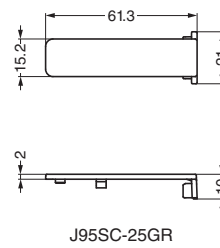

SAFETY COVER

J95SC