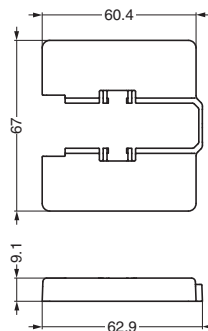

COVER FOR MOUNTING PLATE

J95ZC

Item Code	Item Name	Use With	Material	Weight	Carton
160-032-766	J95ZC-GR	J95-P6T	ABS	9 g	500 pcs
160-034-743	J95ZC-NI	J95-P6T	ABS	9 g	500 pcs
160-044-252	J95ZC-BC	J95-P6T	ABS	9 g	500 pcs