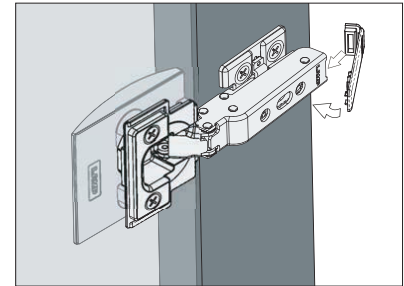

### Features

The cover locks the release lever of J95 hinge to prevent accidental release.

J95SC-16GR

J95SC-0GR

Item Code	Item Name	Use With	Material	Weight	Finish/Color	Carton
160-032-763	J95SC-25GR	J95-(C)24/25	ABS	3 g	Gray	500 pcs
160-034-673	J95SC-25NI	J95-(C)24/25	ABS	3 g	Nickel	500 pcs
160-044-249	J95SC-25BC	J95-(C)24/25	ABS	3 g	Black Chrome	500 pcs
160-032-764	J95SC-16GR	J95-(C)24/16	ABS	3 g	Gray	500 pcs
160-034-674	J95SC-16NI	J95-(C)24/16	ABS	3 g	Nickel	500 pcs
160-044-250	J95SC-16BC	J95-(C)24/16	ABS	3 g	Black Chrome	500 pcs
160-032-765	J95SC-0GR	J95-(C)24/0	ABS	3 g	Gray	500 pcs
160-034-675	J95SC-0NI	J95-(C)24/0	ABS	3 g	Nickel	500 pcs
160-044-251	J95SC-0BC	J95-(C)24/0	ABS	3 g	Black Chrome	500 pcs

## COVER FOR MOUNTING PLATE