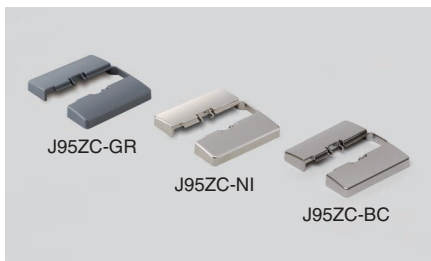

COVER FOR MOUNTING PLATE

J95ZC

Item Code	Item Name	Use With	Material	Weight	Carton
160-032-766	J95ZC-GR	J95-P6T	ABS	9 g	500 pcs
160-034-743	J95ZC-NI	J95-P6T	ABS	9 g	500 pcs
160-044-252	J95ZC-BC	J95-P6T	ABS	9 g	500 pcs