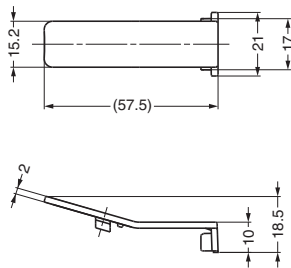

Features

The cover locks the release lever of J95 hinge to prevent accidental release.

J95SC-16GR