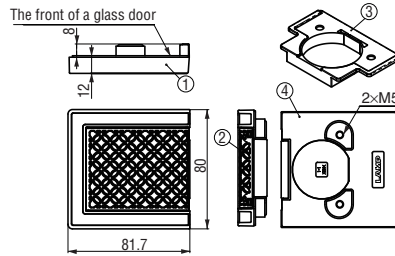

FACE PLATE FOR GLASS DOOR

GH-J95FP-Q1

Parts Included

Countersunk head screw M5x18

Sold Separately

- Heavy duty concealed hinge J95 (P.368 - 371).
- Mounting plate J95-P6T (P.368)

Item Code	Item Name	Finish/Colour	Weight	Carton
160-035-782	GH-J95FP-Q1-SL	Nickel	305 g	20pc
160-035-783	GH-J95FP-Q1-GL	24 Karat Gold Plated		20pc
160-035-784	GH-J95FP-Q1-BR	Antique Brass		20pc
160-035-785	GH-J95FP-Q1-BL	Black Nickel		20pc

No.	Part Name	Material	Finish/Colour
①	Face Plate	Zinc Alloy (ZDC)	Chrome
			24 Karat Gold Plated
			Antique Brass
②	Decorative Plate	Brass	(As Left)
③	Socket Spacer	Polyacetal (POM)	Black
④	Face Plate Spacer