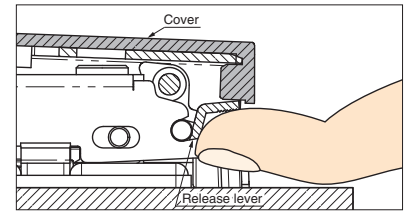

Features

The cover locks the release lever of J95 hinge to prevent accidental release.

J95SC-16GR