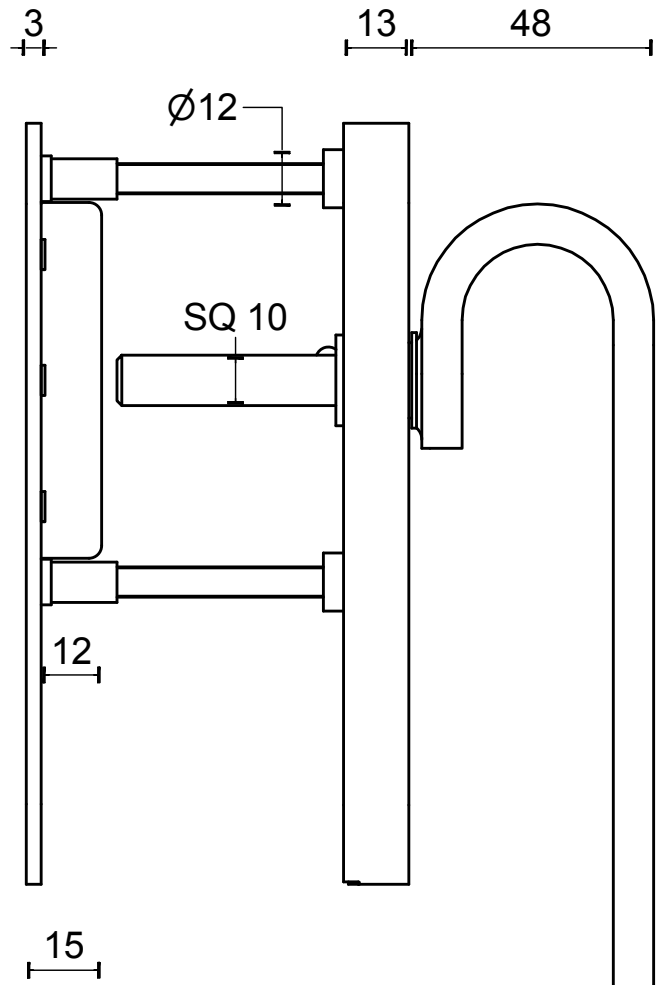

TB230

single solid internal lift-up
sliding door handle with
external flush pull
stainless steel

		Part number: 2901Z001 TB230 V01	
		Description: TB230	
Doc no.:	2901Z001 TB230 V01.dwg	Format:	A3
Drawn by:	Christian Brimbois	Creation date:	8-8-2013
Formani Holland B.V. · Amerikalaan 55 · 6199 AE Maastricht Airport · tel: +31 (0)43 308 90 00 · www.formani.nl · info@formani.nl			