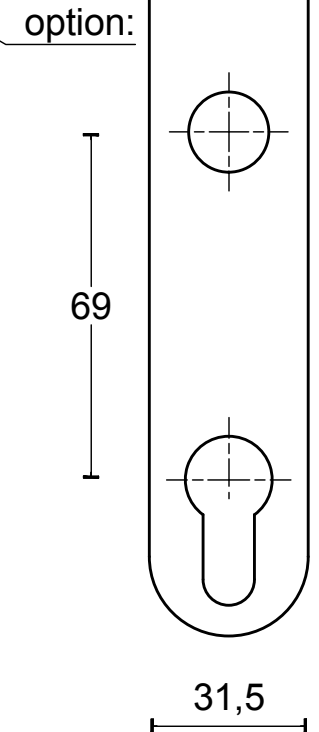

TB230

single solid internal lift-up
sliding door handle with
external flush pull
stainless steel

		Part number: 2901Z001 TB230 V01	
		Description: TB230	
Doc no.:	2901Z001 TB230 V01.dwg	Format:	A3
Drawn by:	Christian Brimbois	Creation date:	8-8-2013
Formani Holland B.V. · Amerikalaan 55 · 6199 AE Maastricht Airport · tel: +31 (0)43 308 90 00 · www.formani.nl · info@formani.nl			