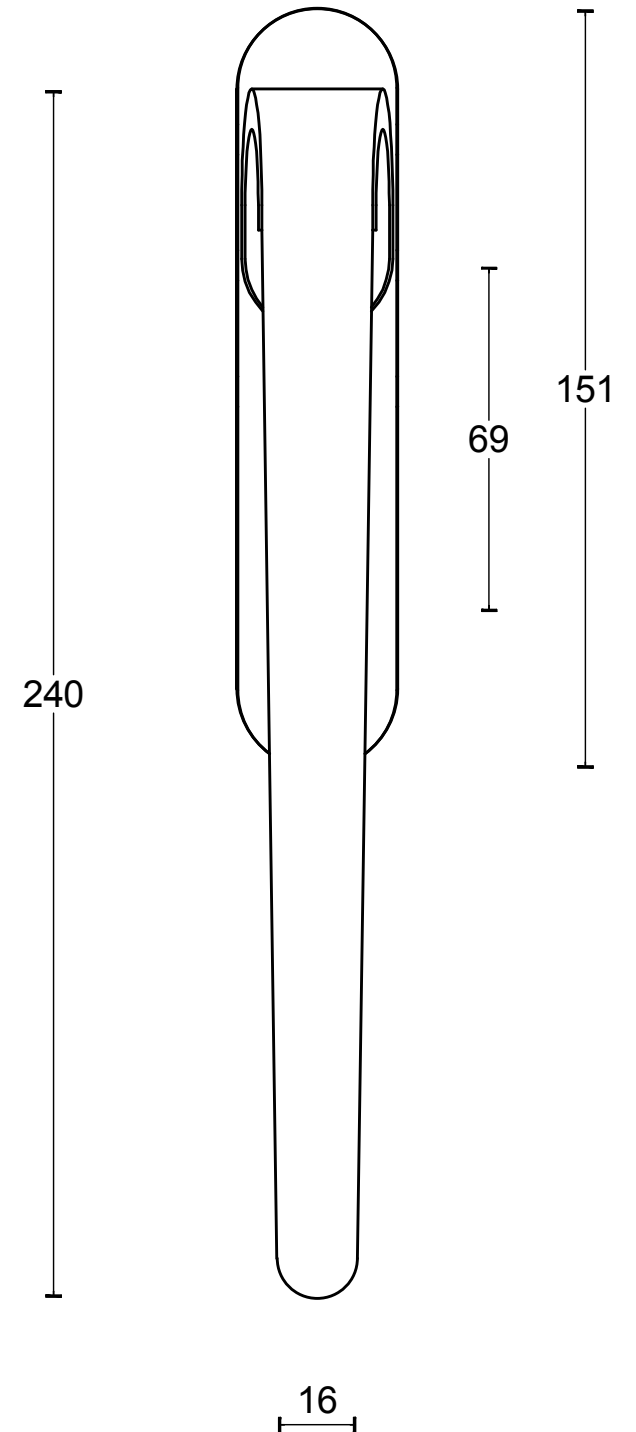

TB230

single solid internal lift-up
sliding door handle with
external flush pull
stainless steel

		Part number: 2901Z001 TB230 V01	
		Description: TB230	
Doc no.:	2901Z001 TB230 V01.dwg	Format:	A3
Drawn by:	Christian Brimbois	Creation date:	8-8-2013
Formani Holland B.V. · Amerikalaan 55 · 6199 AE Maastricht Airport · tel: +31 (0)43 308 90 00 · www.formani.nl · info@formani.nl			