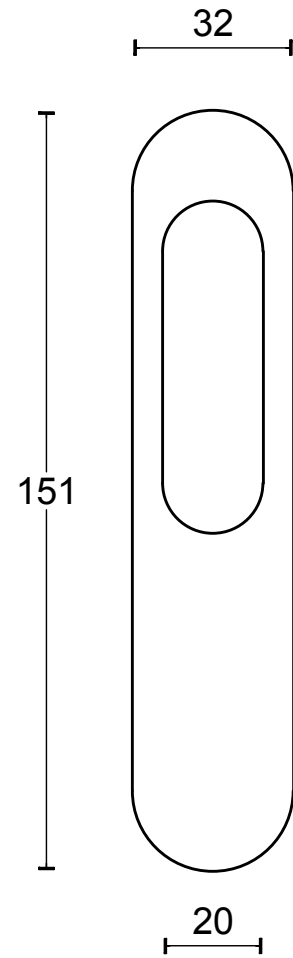

TB230

single solid internal lift-up
sliding door handle with
external flush pull
stainless steel

		Part number: 2901Z001 TB230 V01	
		Description: TB230	
Doc no.:	2901Z001 TB230 V01.dwg	Format:	A3
Drawn by:	Christian Brimbois	Creation date:	8-8-2013
Formani Holland B.V. · Amerikalaan 55 · 6199 AE Maastricht Airport · tel: +31 (0)43 308 90 00 · www.formani.nl · info@formani.nl			