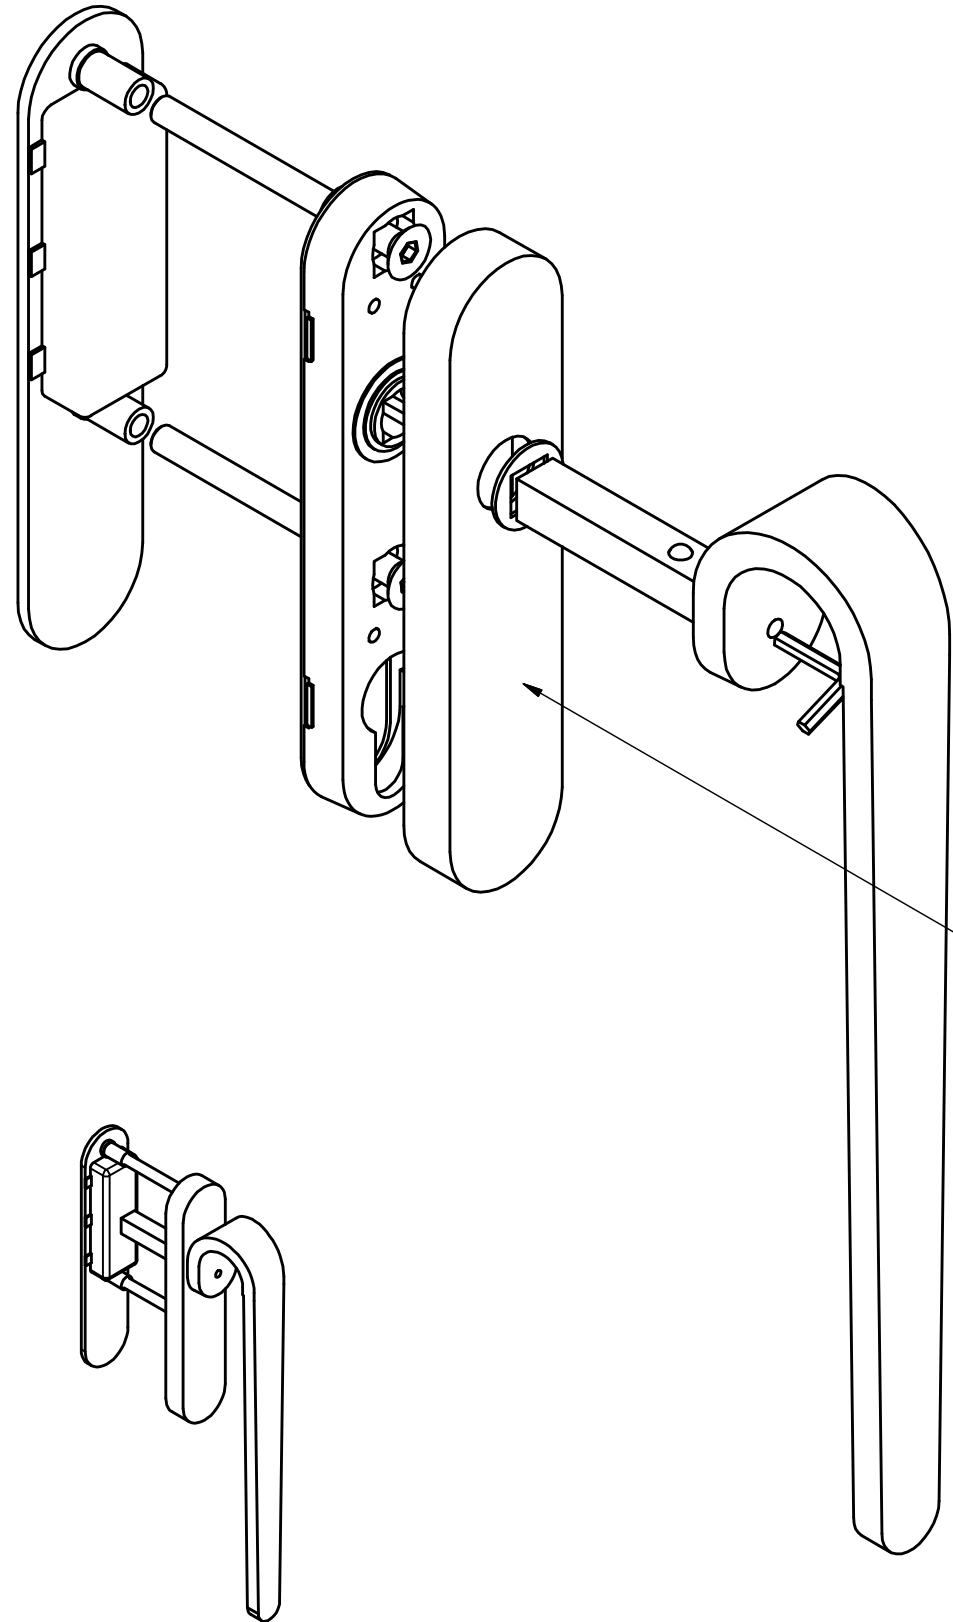

TB230

single solid internal lift-up
sliding door handle with
external flush pull
stainless steel

		Part number: 2901Z001 TB230 V01	
		Description: TB230	
Doc no.:	2901Z001 TB230 V01.dwg	Format:	A3
Drawn by:	Christian Brimbois	Creation date:	8-8-2013
Formani Holland B.V. · Amerikalaan 55 · 6199 AE Maastricht Airport · tel: +31 (0)43 308 90 00 · www.formani.nl · info@formani.nl			