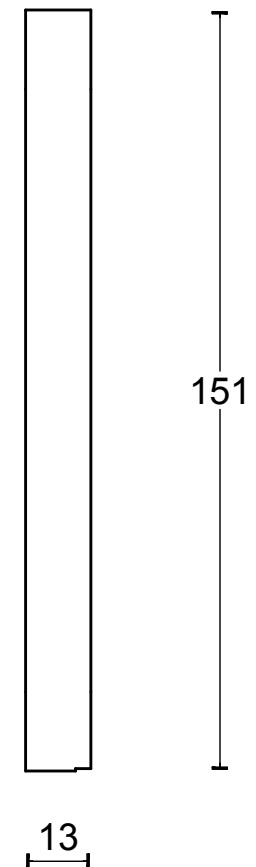

TB230

single solid internal lift-up
sliding door handle with
external flush pull
stainless steel

		Part number: 2901Z001 TB230 V01	
		Description: TB230	
Doc no.:	2901Z001 TB230 V01.dwg	Format:	A3
Drawn by:	Christian Brimbois	Creation date:	8-8-2013
Formani Holland B.V. · Amerikalaan 55 · 6199 AE Maastricht Airport · tel: +31 (0)43 308 90 00 · www.formani.nl · info@formani.nl			