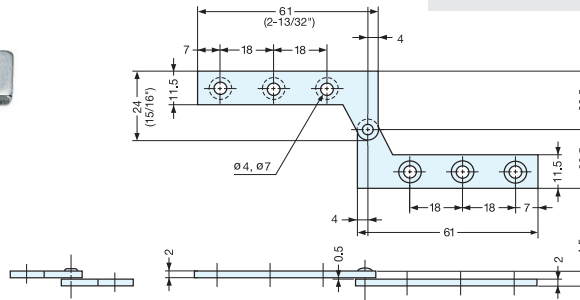

# INSET DOOR PIVOT HINGE

PP

Left handed model shown.

Right handed model shown.

- Door Size: Max. W450 × H700 mm (W17-3/4" × H27-9/16")
- Door Weight: Max. 2.6 kg/pair (5.7 lbs/pair)

Item No.		Weight (g)	Box (pcs)	Carton (pcs)	Material	Finish
Left	Right					
PP-L	PP-R	22	100	1000	430 Stainless Steel	Plain

# INSET DOOR PIVOT HINGE

PH

Left handed model shown.

Installation

- Door Size: Max. W450 × H700 mm (W17-3/4" × H27-9/16")
- Recommended Door Thickness:
  - PH-50 : Min. 14 mm (9/16")
  - PH-60 : Min. 16 mm (10/16")
  - PH-80 : Min. 20 mm (3/4")
  - PH-95 : Min. 28 mm (1-1/8")
- Door Weight:
  - PH-50, 60: Max. 2.6 kg/pair (5.7 lbs/pair)
  - PH-80, 95: Max. 4 kg/pair (8.8 lbs/pair)

Right handed model shown.

Material	Finish
Brass	Satin Nickel

Item No.	L	t	H	A	B	C	P <sub>1</sub>	P <sub>2</sub>	P <sub>3</sub>	d	Door Thickness (mm)	Weight (g)	Box (pcs)	Carton (pcs)	Screws
PH-50	50	4.0	13	10	14	10	17	8.0	9.0	3.2	14 (35/64")	40	10	20	3.1 × 20
PH-60	60	4.5		12	16	12	21	9.0			16 ( 5/8" )				
PH-80	80	6.0	22	16	20	15	30	10.0	12.0	4.2	20 (25/32")	170	8	32	3.8 × 25
PH-95	95	6.5		19	28	16	35	12.5			18.5				

# INSET DOOR PIVOT HINGE

PAW

Left handed model shown.

Installation

- Door Size: Max. W450 × H700 mm (W17-3/4" × H27-9/16")
- Recommended Door Thickness:
  - PAW-50 : 14 mm (9/16")
  - PAW-60 : 16 mm (10/16")
  - PAW-80 : 20 mm (3/4")
  - PAW-95 : 28 mm (1-1/8")
- Door Weight:
  - PAW-50, 60: Max. 2.6 kg/pair (5.7 lbs/pair)
  - PAW-80, 95: Max. 4 kg/pair (8.8 lbs/pair)