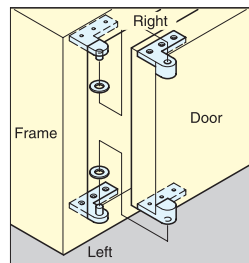

# INSET DOOR PIVOT HINGE

PH

Left handed model shown.

Installation

- Door Size: Max. W450 × H700 mm (W17-3/4" × H27-9/16")
- Recommended Door Thickness:
  - PH-50 : Min. 14 mm (9/16")
  - PH-60 : Min. 16 mm (10/16")
  - PH-80 : Min. 20 mm (3/4")
  - PH-95 : Min. 28 mm (1-1/8")
- Door Weight:
  - PH-50, 60: Max. 2.6 kg/pair (5.7 lbs/pair)
  - PH-80, 95: Max. 4 kg/pair (8.8 lbs/pair)

Right handed model shown.

Material	Finish
Brass	Satin Nickel

Item No.	L	t	H	A	B	C	P <sub>1</sub>	P <sub>2</sub>	P <sub>3</sub>	d	Door Thickness (mm)	Weight (g)	Box (pcs)	Carton (pcs)	Screws
PH-50	50	4.0	13	10	14	10	17	8.0	9.0	3.2	14 (35/64")	40	10	20	3.1 × 20
PH-60	60	4.5		12	16	12	21	9.0			16 ( 5/8" )				
PH-80	80	6.0	22	16	20	15	30	10.0	12.0	4.2	20 (25/32")	170	8	32	3.8 × 25
PH-95	95	6.5		19	28	16	35	12.5			18.5				

# INSET DOOR PIVOT HINGE

PAW

Left handed model shown.

Installation

- Door Size: Max. W450 × H700 mm (W17-3/4" × H27-9/16")
- Recommended Door Thickness:
  - PAW-50 : 14 mm (9/16")
  - PAW-60 : 16 mm (10/16")
  - PAW-80 : 20 mm (3/4")
  - PAW-95 : 28 mm (1-1/8")
- Door Weight:
  - PAW-50, 60: Max. 2.6 kg/pair (5.7 lbs/pair)
  - PAW-80, 95: Max. 4 kg/pair (8.8 lbs/pair)