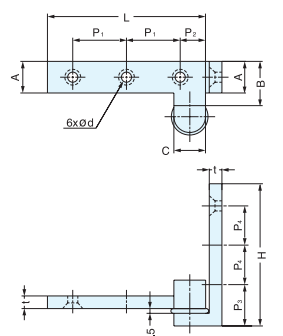

# INSET DOOR PIVOT HINGE

PP

Left handed model shown.

Right handed model shown.

- Door Size: Max. W450 × H700 mm (W17-3/4" × H27-9/16")
- Door Weight: Max. 2.6 kg/pair (5.7 lbs/pair)

Item No.		Weight (g)	Box (pcs)	Carton (pcs)	Material	Finish
Left	Right					
PP-L	PP-R	22	100	1000	430 Stainless Steel	Plain

# INSET DOOR PIVOT HINGE

PH

Left handed model shown.

Installation

- Door Size: Max. W450 × H700 mm (W17-3/4" × H27-9/16")
- Recommended Door Thickness:
  - PH-50 : Min. 14 mm (9/16")
  - PH-60 : Min. 16 mm (10/16")
  - PH-80 : Min. 20 mm (3/4")
  - PH-95 : Min. 28 mm (1-1/8")
- Door Weight:
  - PH-50, 60: Max. 2.6 kg/pair (5.7 lbs/pair)
  - PH-80, 95: Max. 4 kg/pair (8.8 lbs/pair)

Right handed model shown.

Material	Finish
Brass	Satin Nickel

Item No.	L	t	H	A	B	C	P <sub>1</sub>	P <sub>2</sub>	P <sub>3</sub>	d	Door Thickness (mm)	Weight (g)	Box (pcs)	Carton (pcs)	Screws
PH-50	50	4.0	13	10	14	10	17	8.0	9.0	3.2	14 (35/64")	40	10	20	3.1 × 20
PH-60	60	4.5		12	16	12	21	9.0			16 ( 5/8" )				
PH-80	80	6.0	22	16	20	15	30	10.0	12.0	4.2	20 (25/32")	170	8	32	3.8 × 25
PH-95	95	6.5		19	28	16	35	12.5			18.5				

# INSET DOOR PIVOT HINGE

PAW

Left handed model shown.

Installation

- Door Size: Max. W450 × H700 mm (W17-3/4" × H27-9/16")
- Recommended Door Thickness:
  - PAW-50 : 14 mm (9/16")
  - PAW-60 : 16 mm (10/16")
  - PAW-80 : 20 mm (3/4")
  - PAW-95 : 28 mm (1-1/8")
- Door Weight:
  - PAW-50, 60: Max. 2.6 kg/pair (5.7 lbs/pair)
  - PAW-80, 95: Max. 4 kg/pair (8.8 lbs/pair)