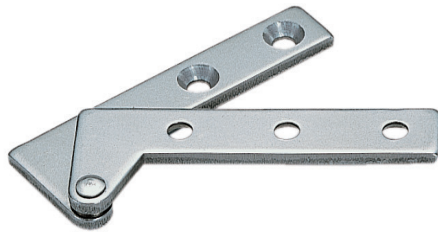

# INSET DOOR PIVOT HINGE

PP

Left handed model shown.

Right handed model shown.

- Door Size: Max. W450 × H700 mm (W17-3/4" × H27-9/16")
- Door Weight: Max. 2.6 kg/pair (5.7 lbs/pair)

Item No.		Weight (g)	Box (pcs)	Carton (pcs)	Material	Finish
Left	Right					
PP-L	PP-R	22	100	1000	430 Stainless Steel	Plain

# INSET DOOR PIVOT HINGE

PH

Left handed model shown.

Installation

- Door Size: Max. W450 × H700 mm (W17-3/4" × H27-9/16")
- Recommended Door Thickness:
  - PH-50 : Min. 14 mm (9/16")
  - PH-60 : Min. 16 mm (10/16")
  - PH-80 : Min. 20 mm (3/4")
  - PH-95 : Min. 28 mm (1-1/8")
- Door Weight:
  - PH-50, 60: Max. 2.6 kg/pair (5.7 lbs/pair)
  - PH-80, 95: Max. 4 kg/pair (8.8 lbs/pair)

Right handed model shown.

Material	Finish
Brass	Satin Nickel

Item No.	L	t	H	A	B	C	P <sub>1</sub>	P <sub>2</sub>	P <sub>3</sub>	d	Door Thickness (mm)	Weight (g)	Box (pcs)	Carton (pcs)	Screws
PH-50	50	4.0	13	10	14	10	17	8.0	9.0	3.2	14 (35/64")	40	10	20	3.1 × 20
PH-60	60	4.5		12	16	12	21	9.0			16 ( 5/8" )				
PH-80	80	6.0	22	16	20	15	30	10.0	12.0	4.2	20 (25/32")	170	8	32	3.8 × 25
PH-95	95	6.5		19	28	16	35	12.5			18.5				