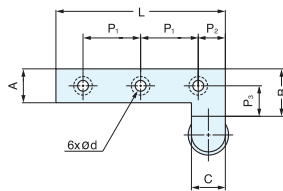

# INSET DOOR PIVOT HINGE

PP

Left handed model shown.

Right handed model shown.

- Door Size: Max. W450 × H700 mm (W17-3/4" × H27-9/16")
- Door Weight: Max. 2.6 kg/pair (5.7 lbs/pair)

Item No.		Weight (g)	Box (pcs)	Carton (pcs)	Material	Finish
Left	Right					
PP-L	PP-R	22	100	1000	430 Stainless Steel	Plain

# INSET DOOR PIVOT HINGE

PH

Left handed model shown.

Installation

- Door Size: Max. W450 × H700 mm (W17-3/4" × H27-9/16")
- Recommended Door Thickness:
  - PH-50 : Min. 14 mm (9/16")
  - PH-60 : Min. 16 mm (10/16")
  - PH-80 : Min. 20 mm (3/4")
  - PH-95 : Min. 28 mm (1-1/8")
- Door Weight:
  - PH-50, 60: Max. 2.6 kg/pair (5.7 lbs/pair)
  - PH-80, 95: Max. 4 kg/pair (8.8 lbs/pair)

Right handed model shown.

Material	Finish
Brass	Satin Nickel

Item No.	L	t	H	A	B	C	P <sub>1</sub>	P <sub>2</sub>	P <sub>3</sub>	d	Door Thickness (mm)	Weight (g)	Box (pcs)	Carton (pcs)	Screws
PH-50	50	4.0	13	10	14	10	17	8.0	9.0	3.2	14 (35/64")	40	10	20	3.1 × 20
PH-60	60	4.5		12	16	12	21	9.0			16 ( 5/8" )				
PH-80	80	6.0	22	16	20	15	30	10.0	12.0	4.2	20 (25/32")	170	8	32	3.8 × 25
PH-95	95	6.5		19	28	16	35	12.5			18.5				

# INSET DOOR PIVOT HINGE

PAW

Left handed model shown.

Installation

- Door Size: Max. W450 × H700 mm (W17-3/4" × H27-9/16")
- Recommended Door Thickness:
  - PAW-50 : 14 mm (9/16")
  - PAW-60 : 16 mm (10/16")
  - PAW-80 : 20 mm (3/4")
  - PAW-95 : 28 mm (1-1/8")
- Door Weight:
  - PAW-50, 60: Max. 2.6 kg/pair (5.7 lbs/pair)
  - PAW-80, 95: Max. 4 kg/pair (8.8 lbs/pair)