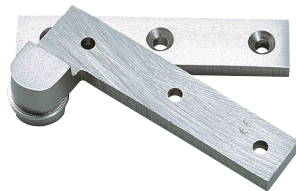

# INSET DOOR PIVOT HINGE

PP

Left handed model shown.

Right handed model shown.

- Door Size: Max. W450 × H700 mm (W17-3/4" × H27-9/16")
- Door Weight: Max. 2.6 kg/pair (5.7 lbs/pair)

Item No.		Weight (g)	Box (pcs)	Carton (pcs)	Material	Finish
Left	Right					
PP-L	PP-R	22	100	1000	430 Stainless Steel	Plain

# INSET DOOR PIVOT HINGE

PH

Left handed model shown.

Installation

- Door Size: Max. W450 × H700 mm (W17-3/4" × H27-9/16")
- Recommended Door Thickness:
  - PH-50 : Min. 14 mm (9/16")
  - PH-60 : Min. 16 mm (10/16")
  - PH-80 : Min. 20 mm (3/4")
  - PH-95 : Min. 28 mm (1-1/8")
- Door Weight:
  - PH-50, 60: Max. 2.6 kg/pair (5.7 lbs/pair)
  - PH-80, 95: Max. 4 kg/pair (8.8 lbs/pair)

Right handed model shown.

Material	Finish
Brass	Satin Nickel

Item No.	L	t	H	A	B	C	P <sub>1</sub>	P <sub>2</sub>	P <sub>3</sub>	d	Door Thickness (mm)	Weight (g)	Box (pcs)	Carton (pcs)	Screws
PH-50	50	4.0	13	10	14	10	17	8.0	9.0	3.2	14 (35/64")	40	10	20	3.1 × 20
PH-60	60	4.5		12	16	12	21	9.0			16 ( 5/8" )				
PH-80	80	6.0	22	16	20	15	30	10.0	12.0	4.2	20 (25/32")	170	8	32	3.8 × 25
PH-95	95	6.5		19	28	16	35	12.5			18.5				