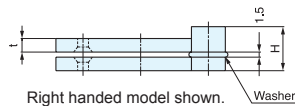

# INSET DOOR PIVOT HINGE

PP

Left handed model shown.

Right handed model shown.

- Door Size: Max. W450 × H700 mm (W17-3/4" × H27-9/16")
- Door Weight: Max. 2.6 kg/pair (5.7 lbs/pair)

Item No.		Weight (g)	Box (pcs)	Carton (pcs)	Material	Finish
Left	Right					
PP-L	PP-R	22	100	1000	430 Stainless Steel	Plain

# INSET DOOR PIVOT HINGE

PH

Left handed model shown.

Installation

- Door Size: Max. W450 × H700 mm (W17-3/4" × H27-9/16")
- Recommended Door Thickness:
  - PH-50 : Min. 14 mm (9/16")
  - PH-60 : Min. 16 mm (10/16")
  - PH-80 : Min. 20 mm (3/4")
  - PH-95 : Min. 28 mm (1-1/8")
- Door Weight:
  - PH-50, 60: Max. 2.6 kg/pair (5.7 lbs/pair)
  - PH-80, 95: Max. 4 kg/pair (8.8 lbs/pair)

Right handed model shown.

Material	Finish
Brass	Satin Nickel

Item No.	L	t	H	A	B	C	P <sub>1</sub>	P <sub>2</sub>	P <sub>3</sub>	d	Door Thickness (mm)	Weight (g)	Box (pcs)	Carton (pcs)	Screws
PH-50	50	4.0	13	10	14	10	17	8.0	9.0	3.2	14 (35/64")	40	10	20	3.1 × 20
PH-60	60	4.5		12	16	12	21	9.0			16 ( 5/8" )				
PH-80	80	6.0	22	16	20	15	30	10.0	12.0	4.2	20 (25/32")	170	8	32	3.8 × 25
PH-95	95	6.5		19	28	16	35	12.5			18.5				

# INSET DOOR PIVOT HINGE

PAW

Left handed model shown.

Installation

- Door Size: Max. W450 × H700 mm (W17-3/4" × H27-9/16")
- Recommended Door Thickness:
  - PAW-50 : 14 mm (9/16")
  - PAW-60 : 16 mm (10/16")
  - PAW-80 : 20 mm (3/4")
  - PAW-95 : 28 mm (1-1/8")
- Door Weight:
  - PAW-50, 60: Max. 2.6 kg/pair (5.7 lbs/pair)
  - PAW-80, 95: Max. 4 kg/pair (8.8 lbs/pair)