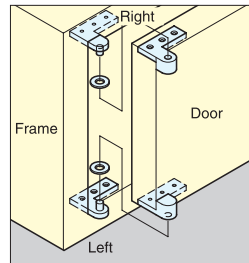

# INSET DOOR PIVOT HINGE

PP

Left handed model shown.

Right handed model shown.

- Door Size: Max. W450 × H700 mm (W17-3/4" × H27-9/16")
- Door Weight: Max. 2.6 kg/pair (5.7 lbs/pair)

Item No.		Weight (g)	Box (pcs)	Carton (pcs)	Material	Finish
Left	Right					
PP-L	PP-R	22	100	1000	430 Stainless Steel	Plain

# INSET DOOR PIVOT HINGE

PH

Left handed model shown.

Installation

- Door Size: Max. W450 × H700 mm (W17-3/4" × H27-9/16")
- Recommended Door Thickness:
  - PH-50 : Min. 14 mm (9/16")
  - PH-60 : Min. 16 mm (10/16")
  - PH-80 : Min. 20 mm (3/4")
  - PH-95 : Min. 28 mm (1-1/8")
- Door Weight:
  - PH-50, 60: Max. 2.6 kg/pair (5.7 lbs/pair)
  - PH-80, 95: Max. 4 kg/pair (8.8 lbs/pair)

# INSET DOOR PIVOT HINGE

PAW

Left handed model shown.

Installation

- Door Size: Max. W450 × H700 mm (W17-3/4" × H27-9/16")
- Recommended Door Thickness:
  - PAW-50 : 14 mm (9/16")
  - PAW-60 : 16 mm (10/16")
  - PAW-80 : 20 mm (3/4")
  - PAW-95 : 28 mm (1-1/8")
- Door Weight:
  - PAW-50, 60: Max. 2.6 kg/pair (5.7 lbs/pair)
  - PAW-80, 95: Max. 4 kg/pair (8.8 lbs/pair)