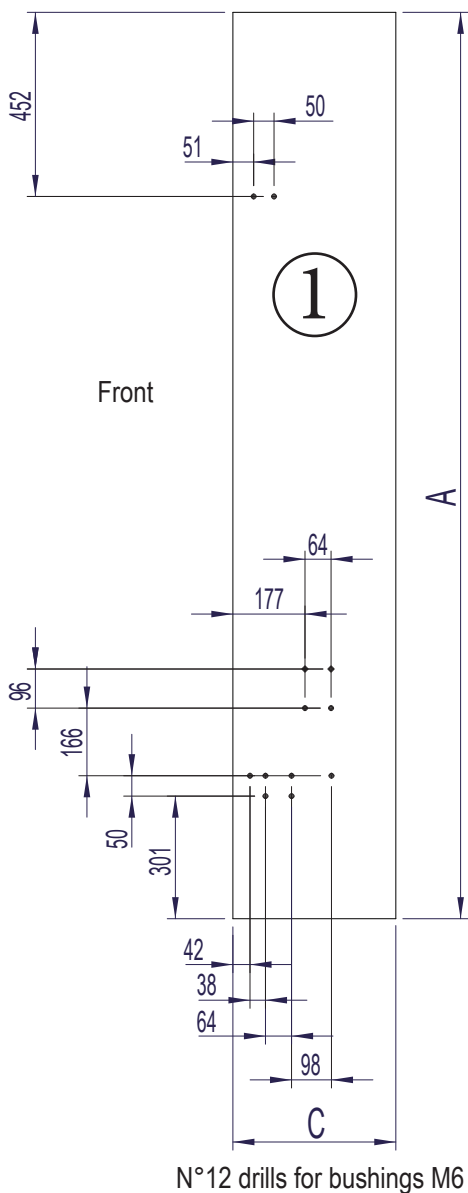

Datasheet for hideaway bed Aladino Electra single **NEW18.**