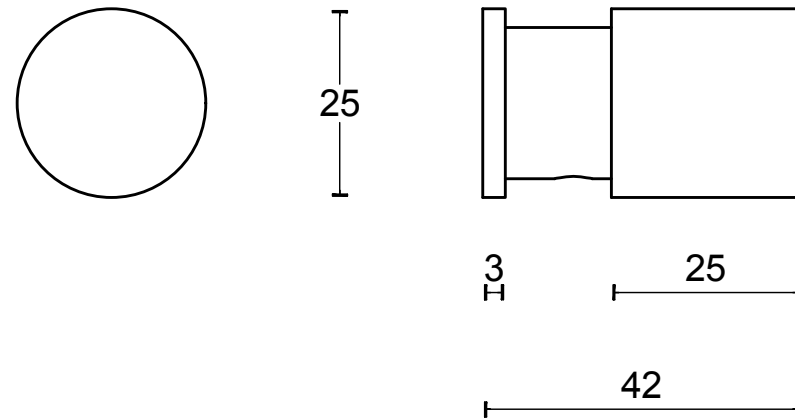

PB25

set of two hooks
stainless steel AISI 316

FORMANI®		Part number:	
		Description: PB25	
Doc no.: 2706A010 PB25 V02.dwg	Creation date: 5-9-2017		Format: A3
Drawn by: Christian Brimbois			
FORMANI HOLLAND B.V. EUROPALAAN 12 6199 AB MAASTRICHT-AIRPORT NL T +31 (0)43 308 90 00 INFO@FORMANI.COM FORMANI.COM			